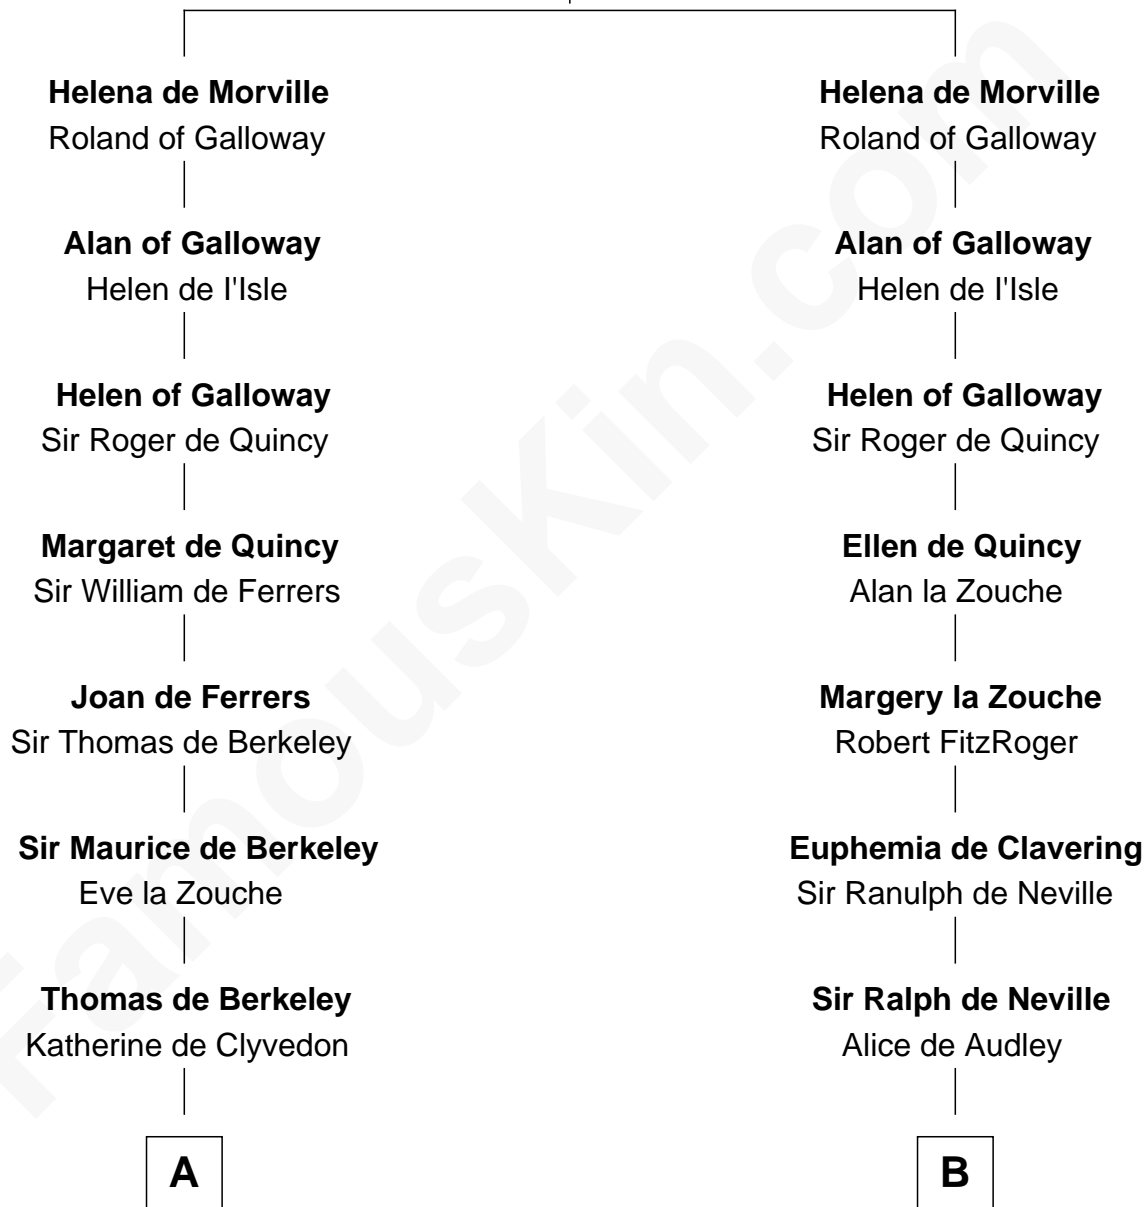

FamousKin.com
Relationship Chart of
Oliver Wendell Holmes, Sr.
American "Fireside" Poet

13th cousin 8 times removed of

Catherine Parr
6th Wife of King Henry VIII

Richard de Morville
 Avice of Lancaster

C

—
Mercy Bradstreet

Dr. James Oliver

—
Sarah Oliver

Jacob Wendell

—
Oliver Wendell

Mary Jackson

—
Sarah Wendell

Rev. Abiel Holmes

—
Oliver Wendell Holmes, Sr.