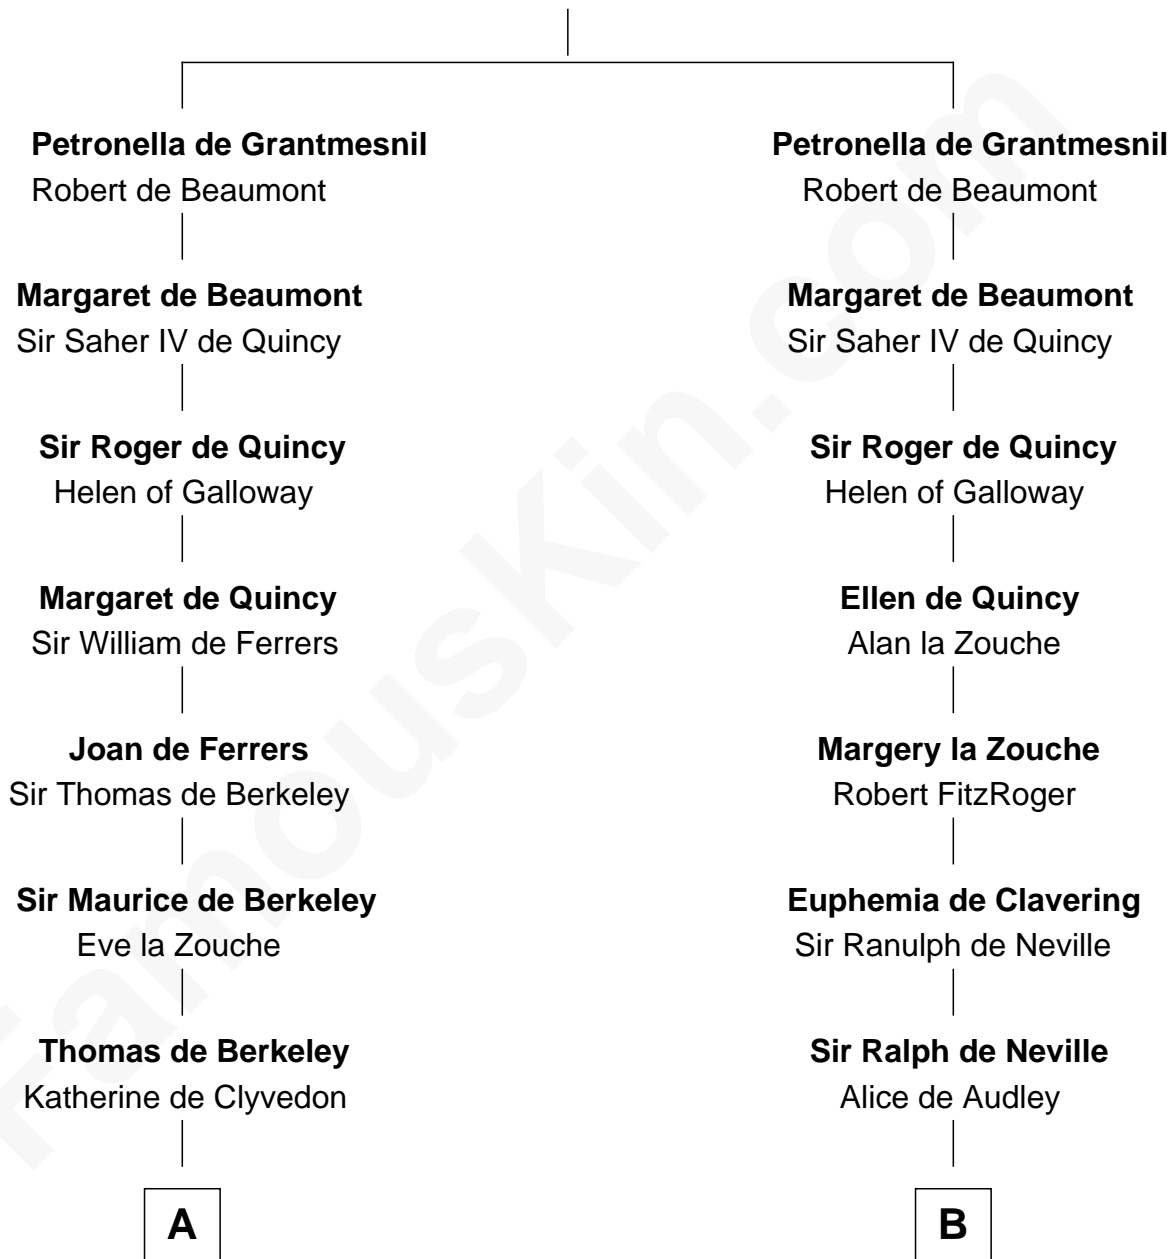

FamousKin.com
Relationship Chart of
Oliver Wendell Holmes, Sr.
American "Fireside" Poet

13th cousin 8 times removed of

Catherine Parr
6th Wife of King Henry VIII

Hugh de Grantmesnil

C

—
Mercy Bradstreet

Dr. James Oliver

—
Sarah Oliver

Jacob Wendell

—
Oliver Wendell

Mary Jackson

—
Sarah Wendell

Rev. Abiel Holmes

—
Oliver Wendell Holmes, Sr.

American "Fireside" Poet