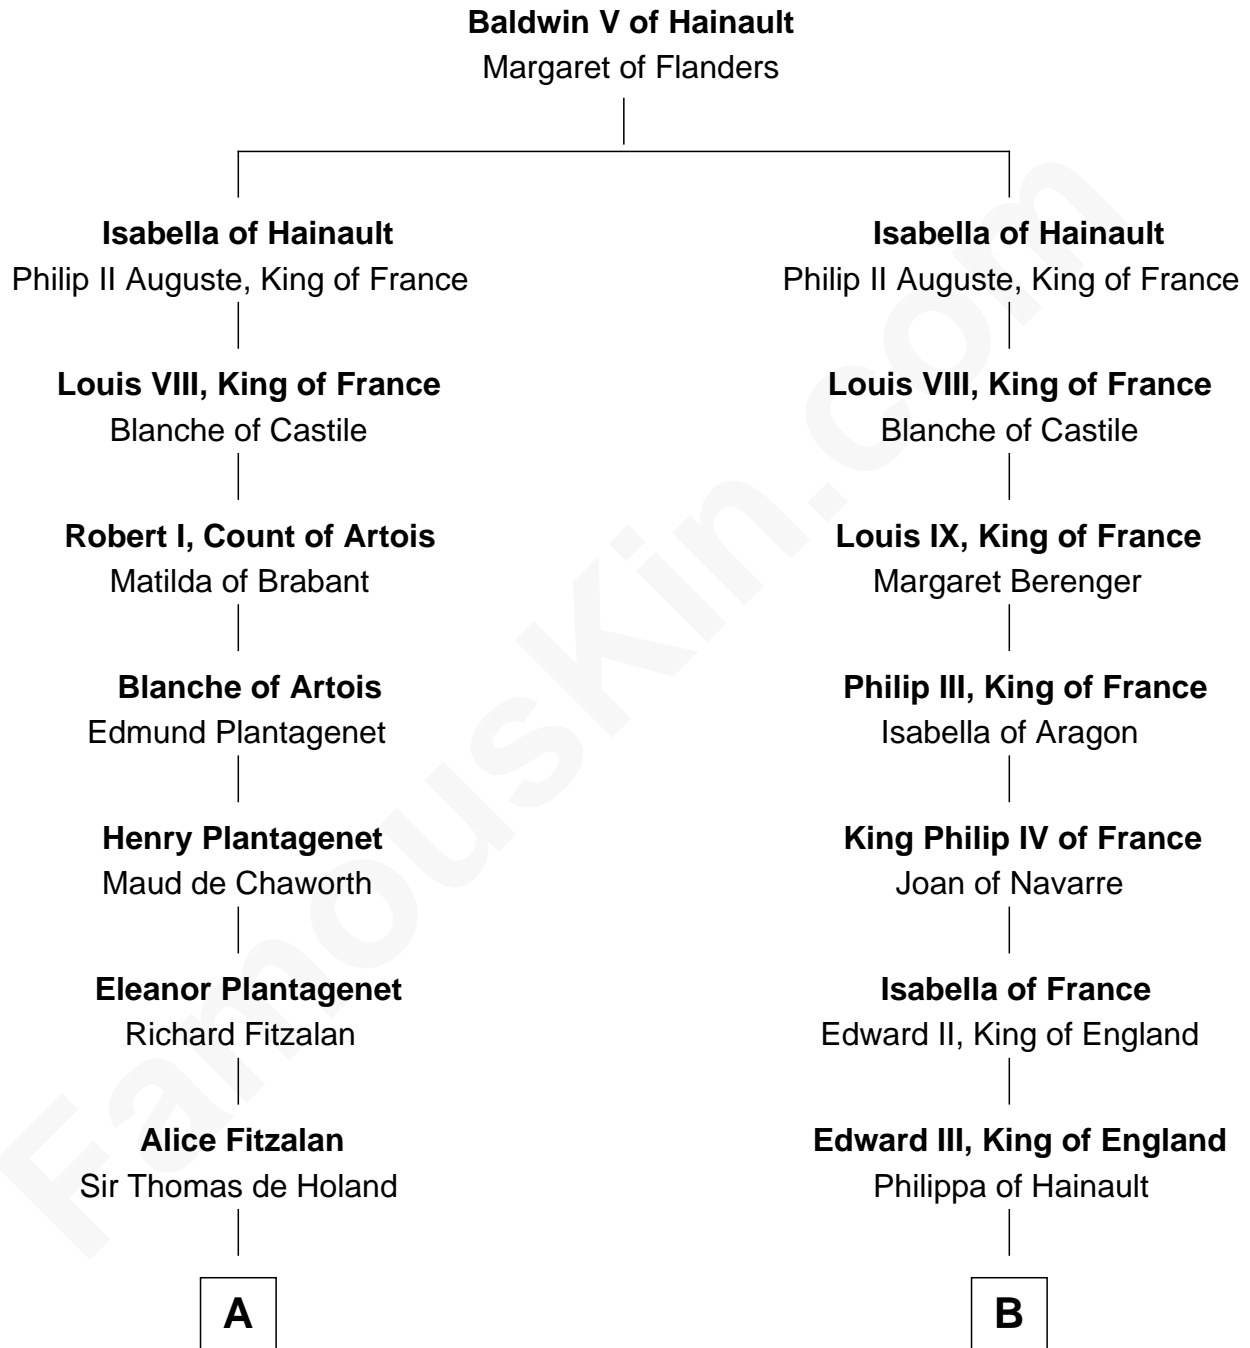

FamousKin.com
Relationship Chart of
Oliver Wendell Holmes, Sr.
American "Fireside" Poet

13th cousin 8 times removed of

Catherine Parr
6th Wife of King Henry VIII

C

—
Mercy Bradstreet

Dr. James Oliver

—
Sarah Oliver

Jacob Wendell

—
Oliver Wendell

Mary Jackson

—
Sarah Wendell

Rev. Abiel Holmes

—
Oliver Wendell Holmes, Sr.

American "Fireside" Poet