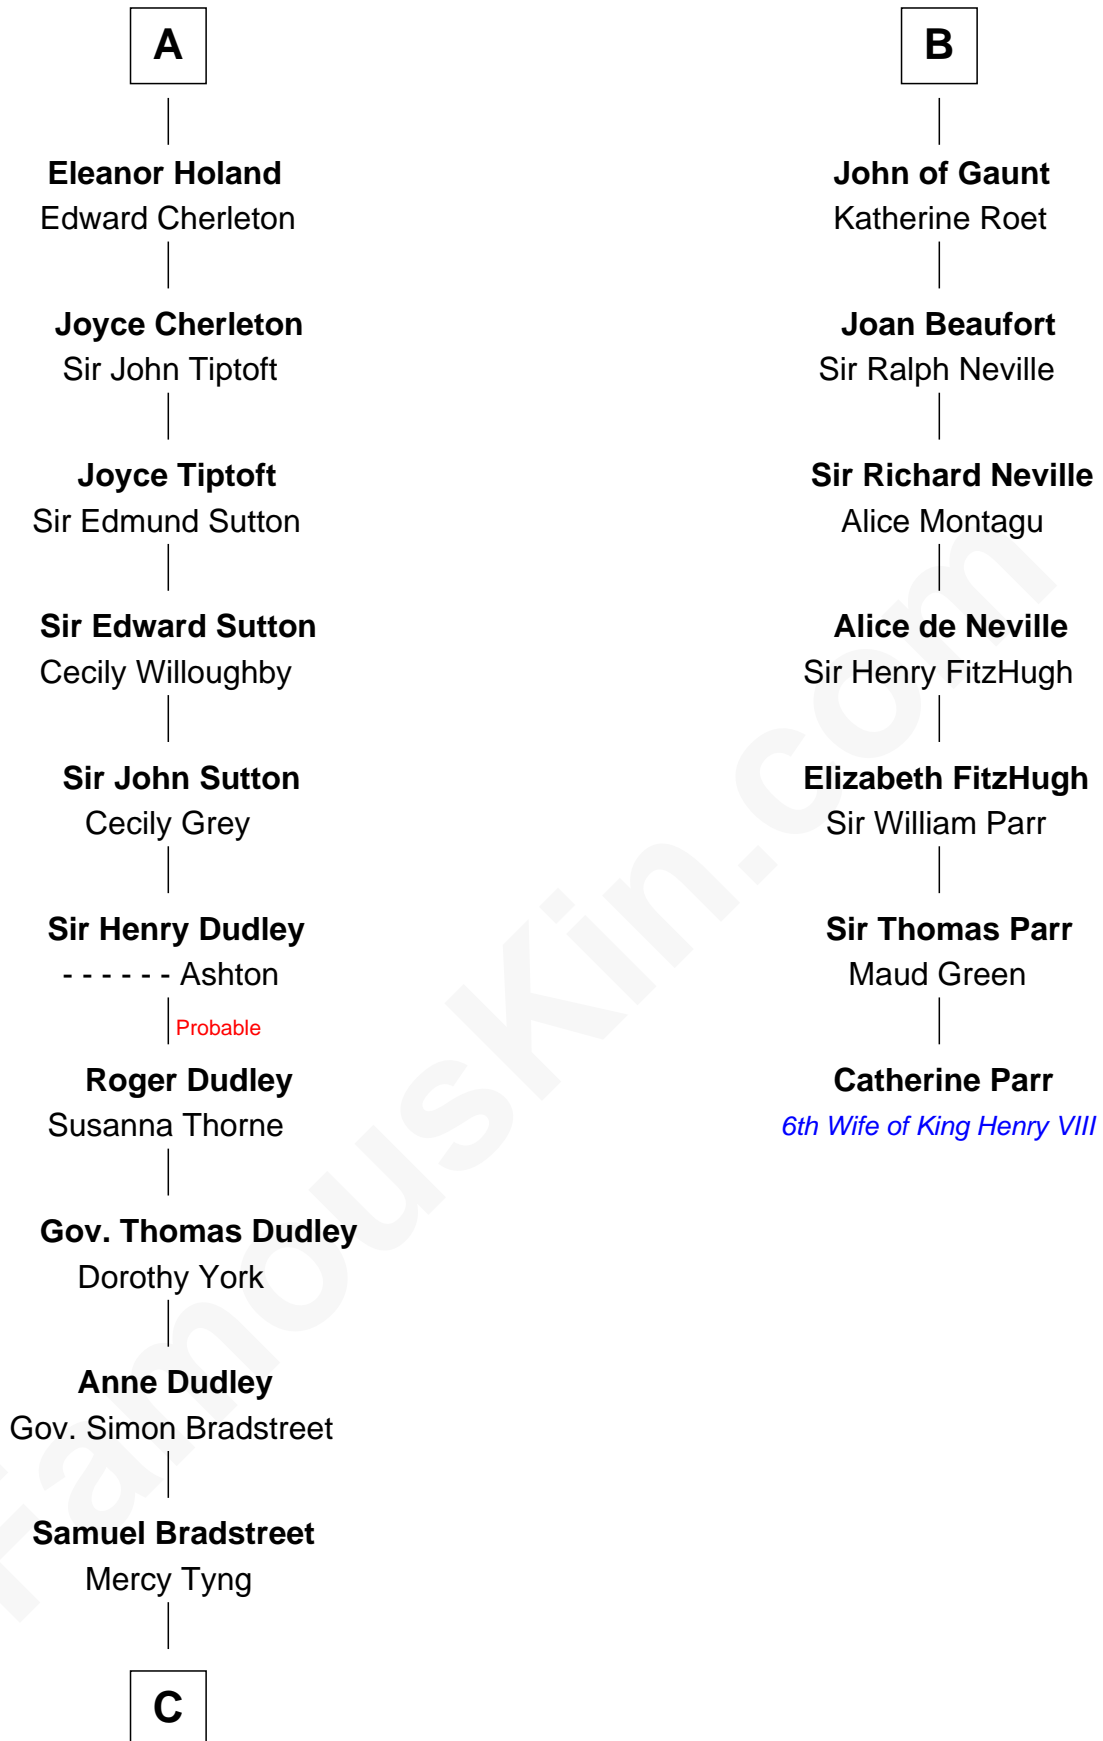

FamousKin.com
Relationship Chart of
Oliver Wendell Holmes, Sr.
American "Fireside" Poet

13th cousin 8 times removed of

Catherine Parr
6th Wife of King Henry VIII

C

—
Mercy Bradstreet

Dr. James Oliver

—
Sarah Oliver

Jacob Wendell

—
Oliver Wendell

Mary Jackson

—
Sarah Wendell

Rev. Abiel Holmes

—
Oliver Wendell Holmes, Sr.

American "Fireside" Poet