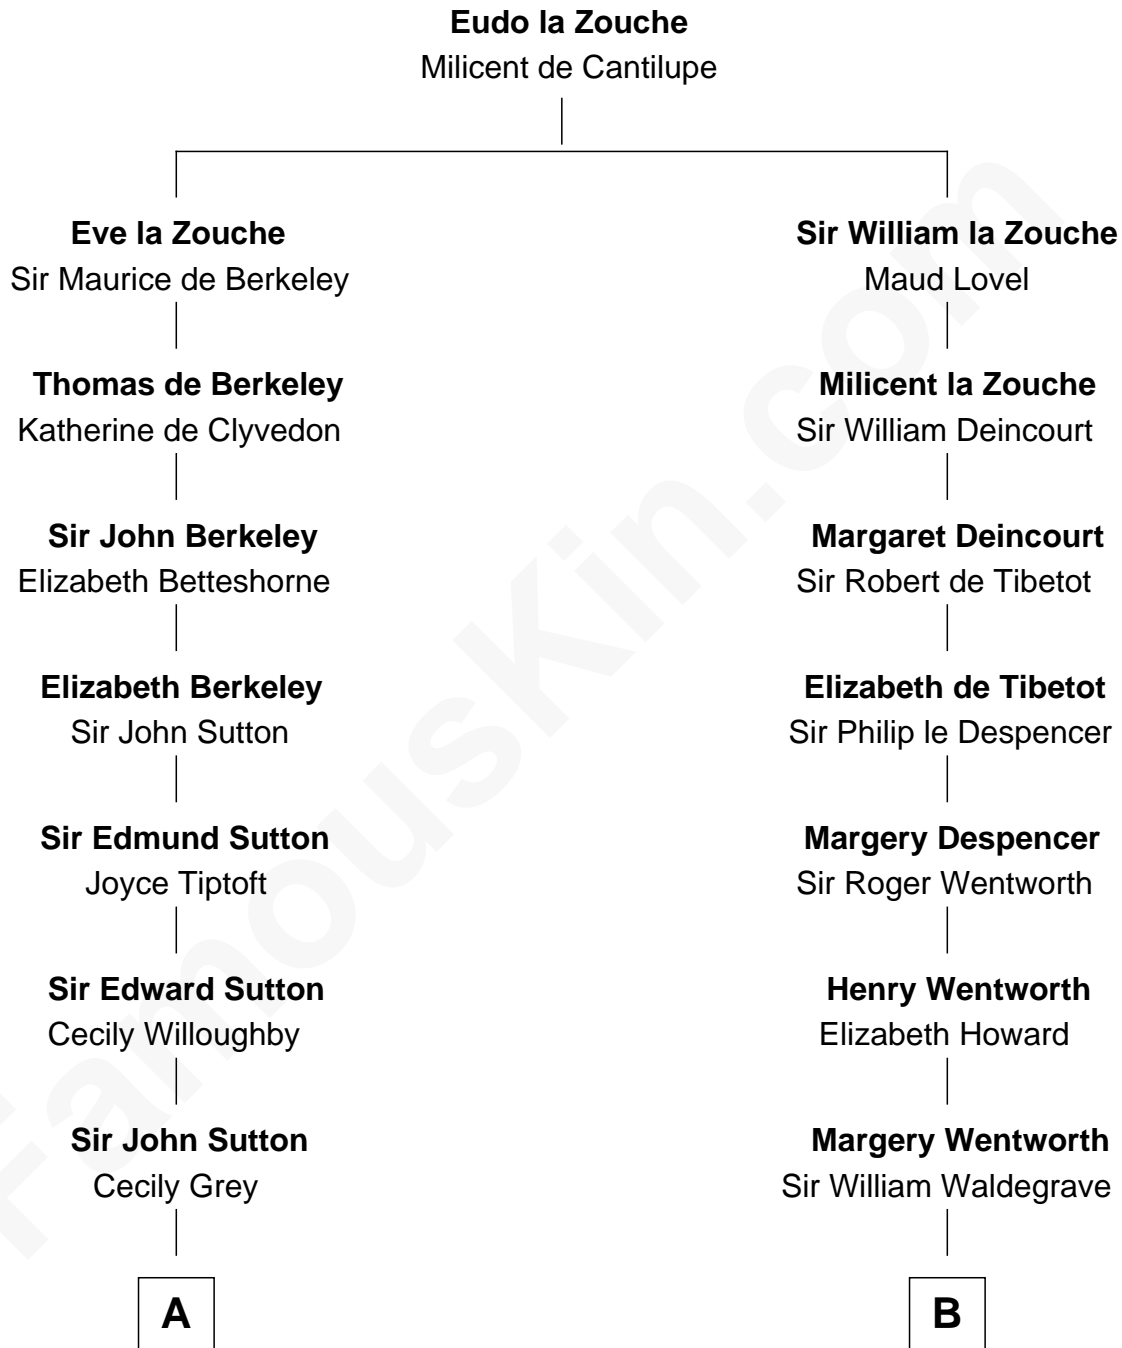

FamousKin.com
Relationship Chart of
Oliver Wendell Holmes, Sr.
American "Fireside" Poet

16th cousin 5 times removed of

Maggie Gyllenhaal
Movie Actress

C

Anders Leonard Gyllenhaal

Selma Amanda Nelson

Leonard Ephraim Gyllenhaal