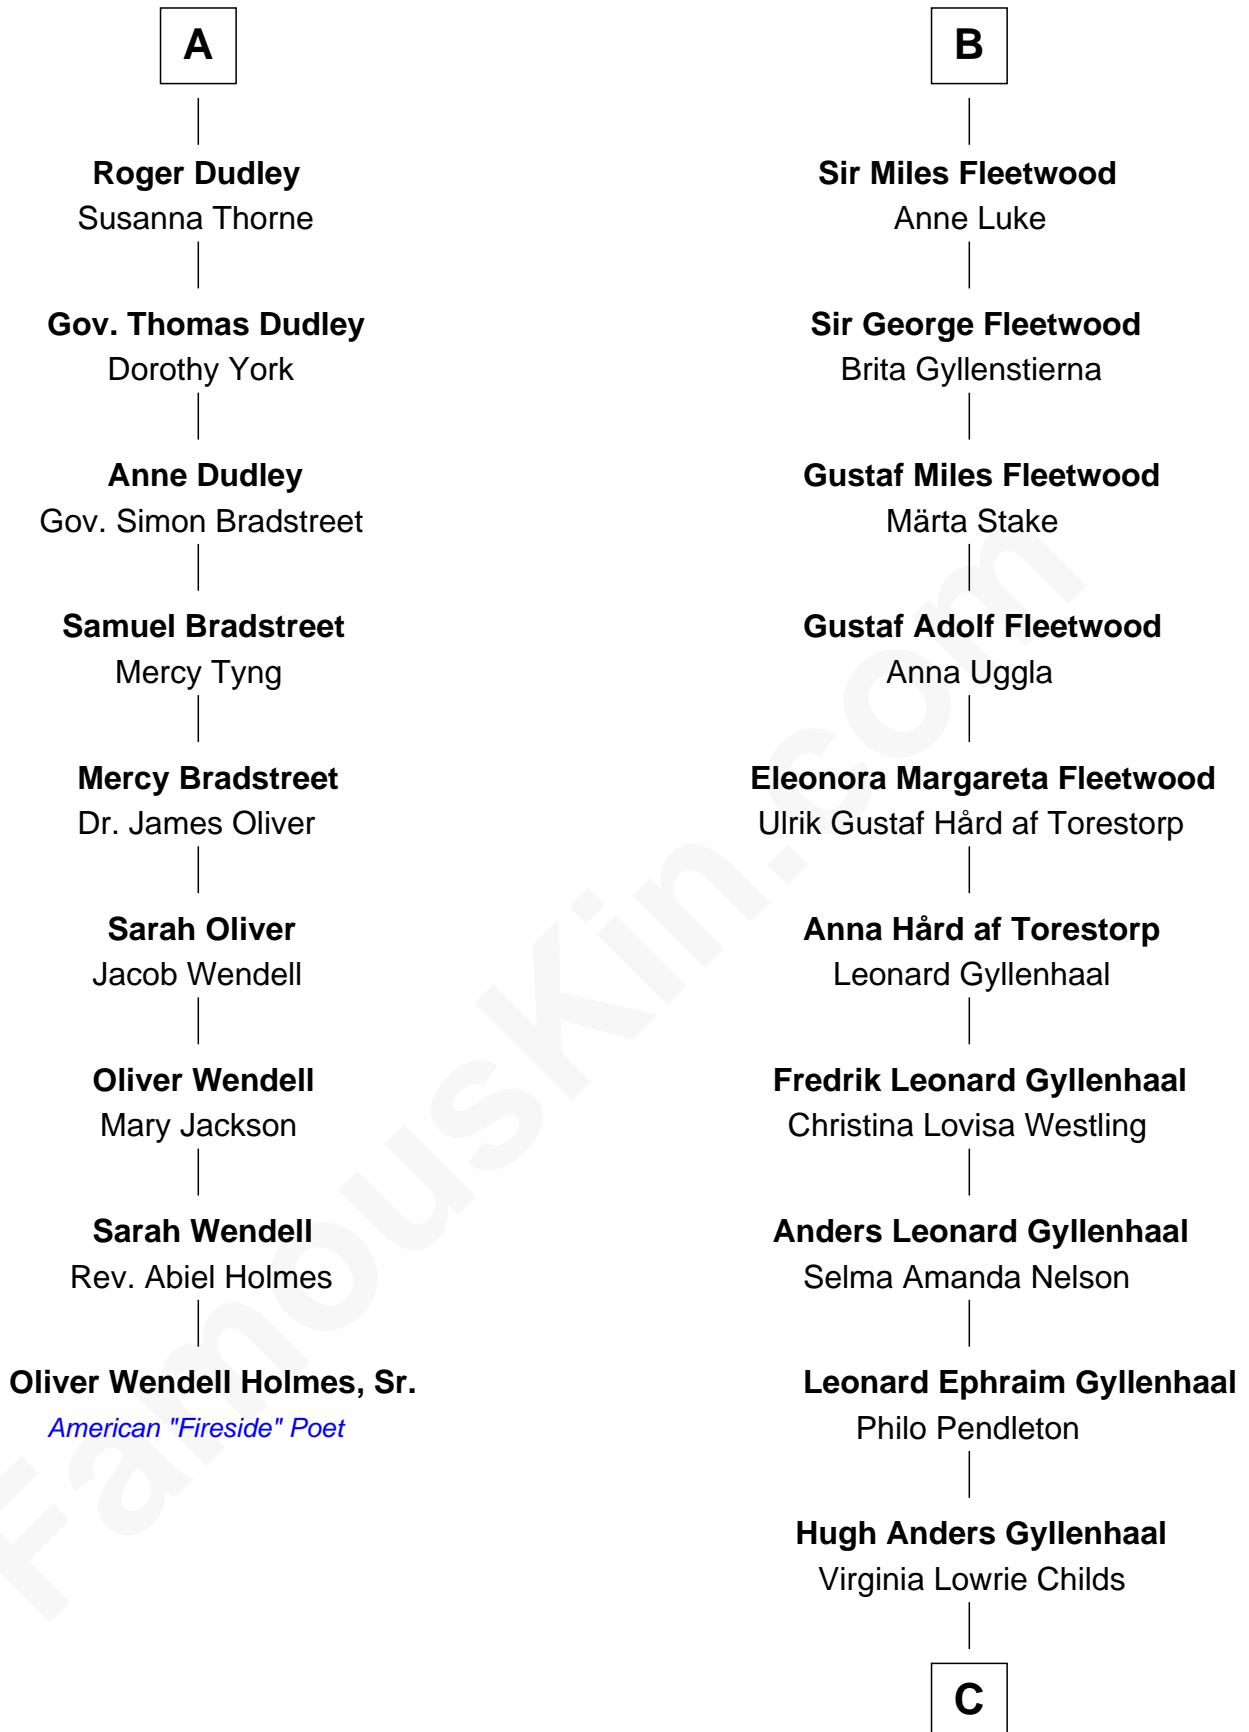

FamousKin.com
Relationship Chart of
Oliver Wendell Holmes, Sr.
American "Fireside" Poet

15th cousin 3 times removed of

Maggie Gyllenhaal
Movie Actress

C

Stephen Roark Gyllenhaal

Naomi Achs

Maggie Gyllenhaal

Movie Actress

FamousKin.com