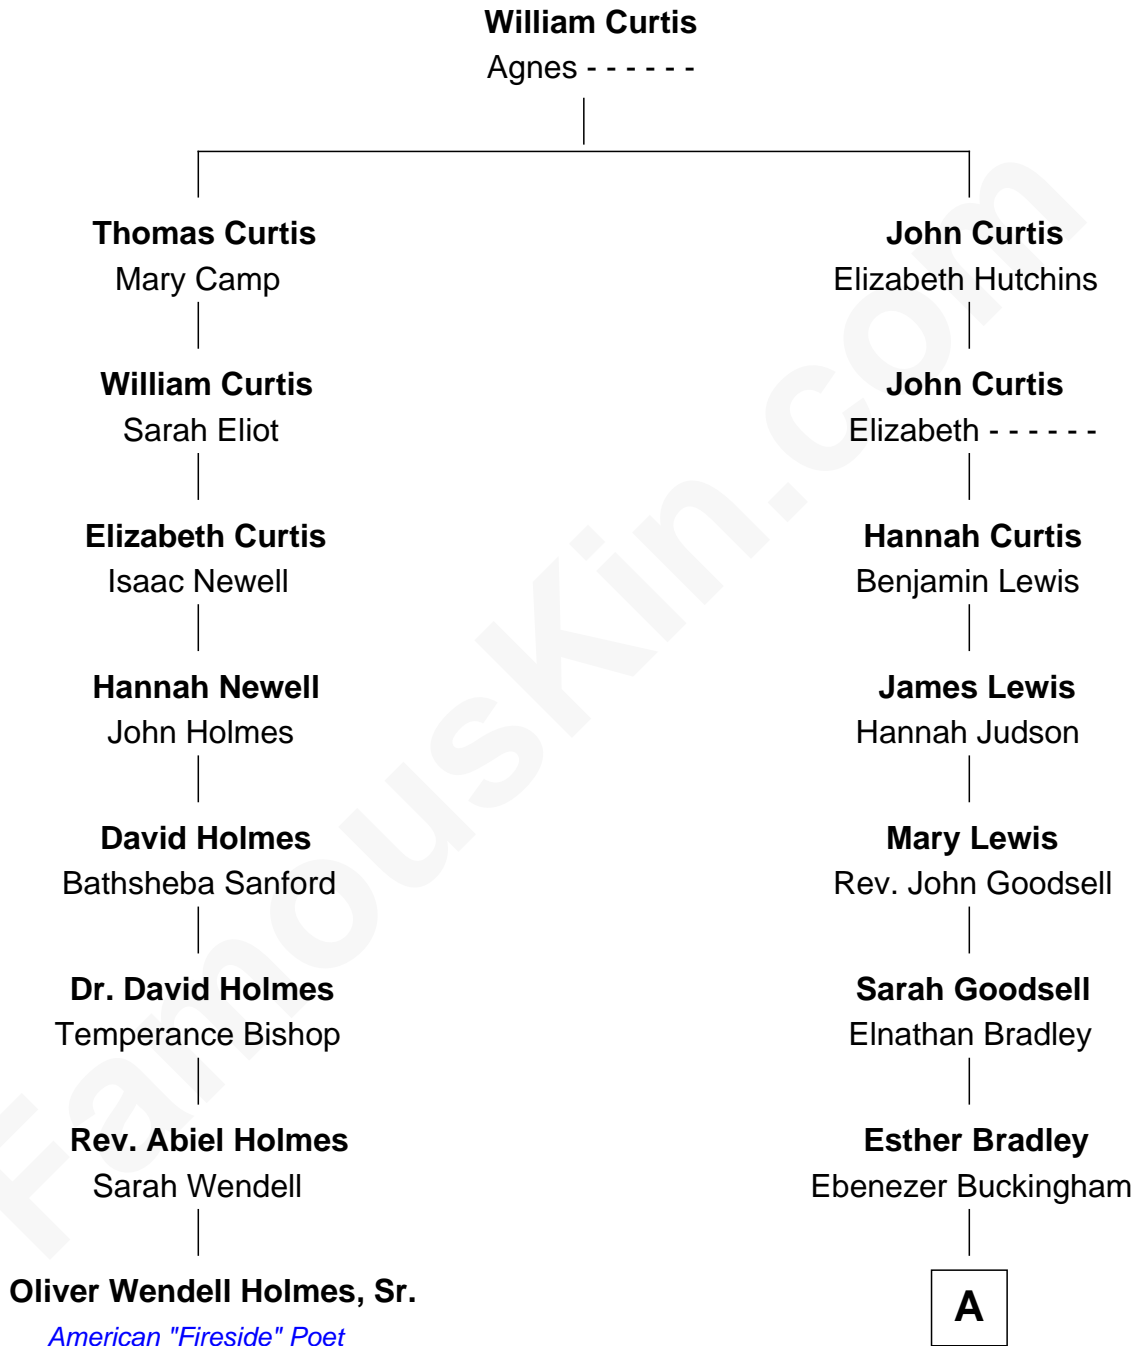

FamousKin.com
Relationship Chart of
Oliver Wendell Holmes, Sr.
American "Fireside" Poet

7th cousin 5 times removed of

Lucille Ball
TV Actress - "I Love Lucy"

A

Sarah Buckingham

Benjamin Sprague

James B. Sprague

Angeline S. Greene

Helen Sabina Sprague

William C Orcutt

Flora Belle Orcutt

Frederick Charles Hunt

Desiree Evelyn Hunt

Henry Durrell Ball

Lucille Ball

TV Actress - "I Love Lucy"

FamousKin.com