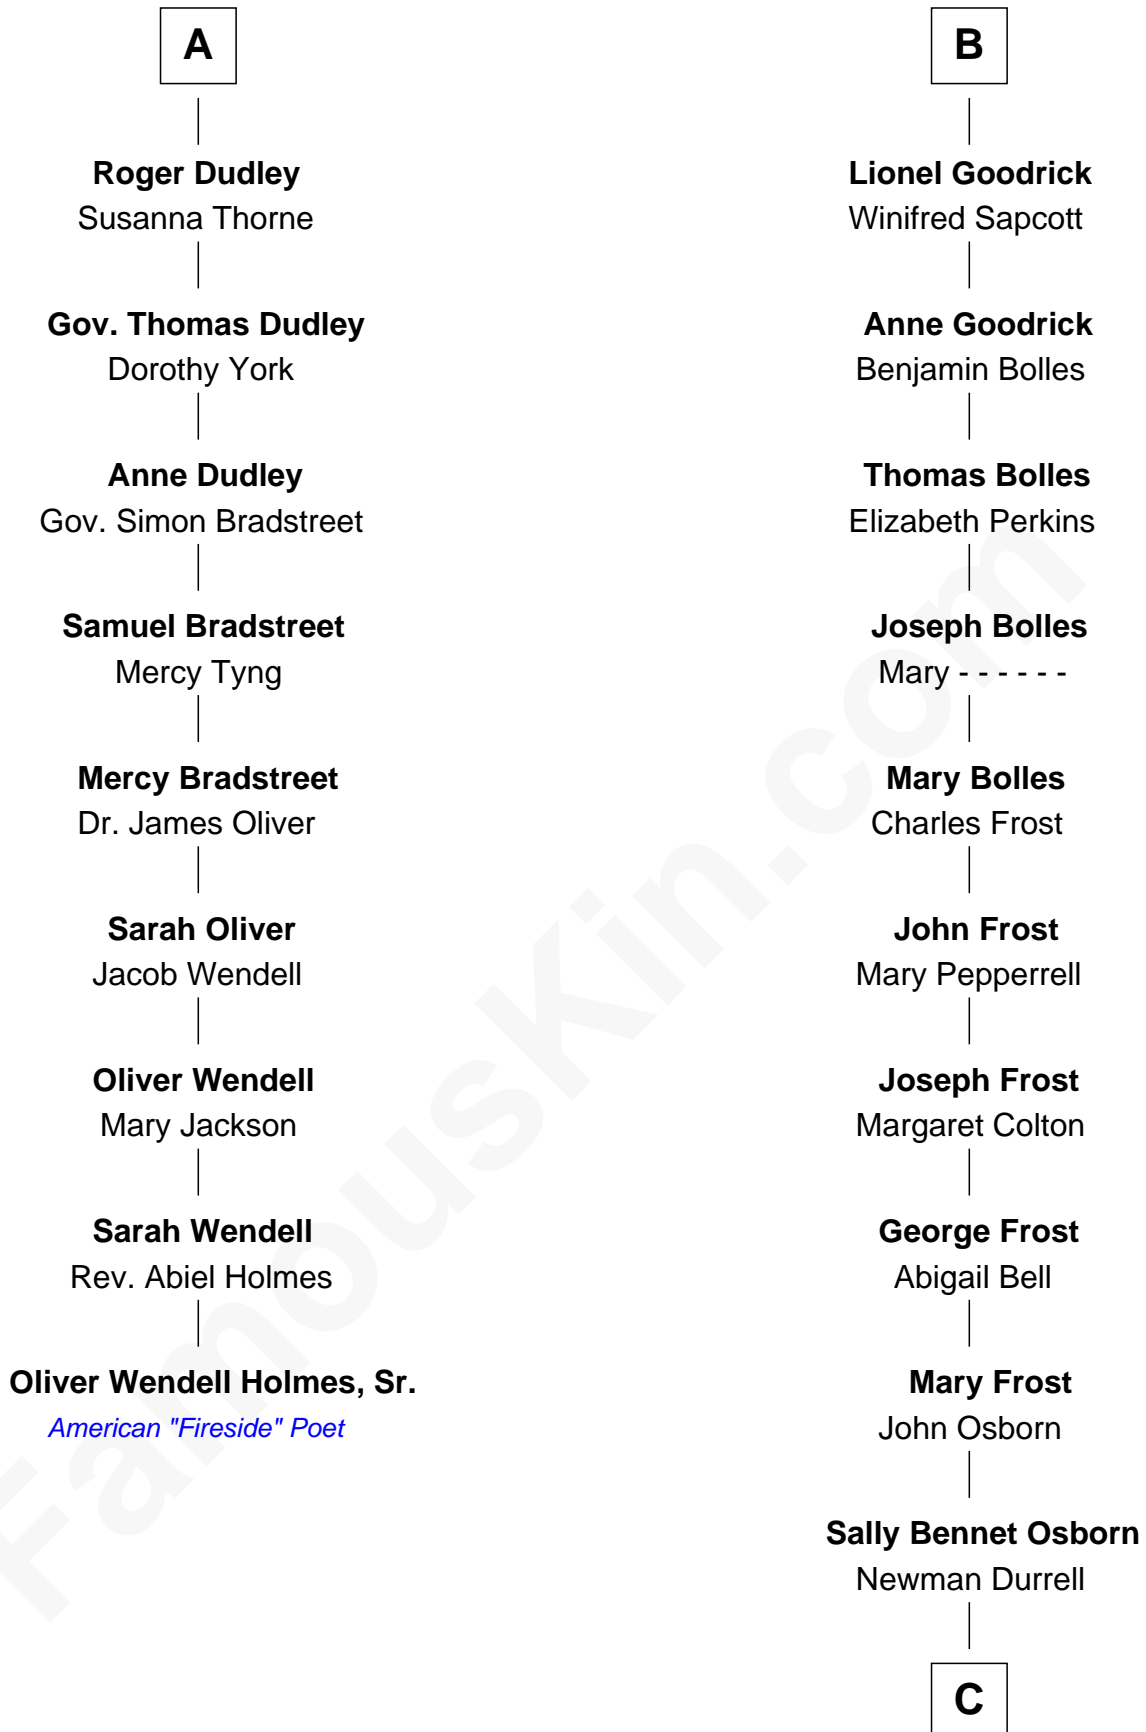

FamousKin.com
Relationship Chart of
Oliver Wendell Holmes, Sr.
American "Fireside" Poet

15th cousin 5 times removed of

Lucille Ball
TV Actress - "I Love Lucy"

C

George Osborn Durrell

Anne Jane Jewell

Nellie Rebecca Durrell

Jasper Clinton Ball

Henry Durrell Ball

Desiree Evelyn Hunt

Lucille Ball

TV Actress - "I Love Lucy"

FamousKin.com