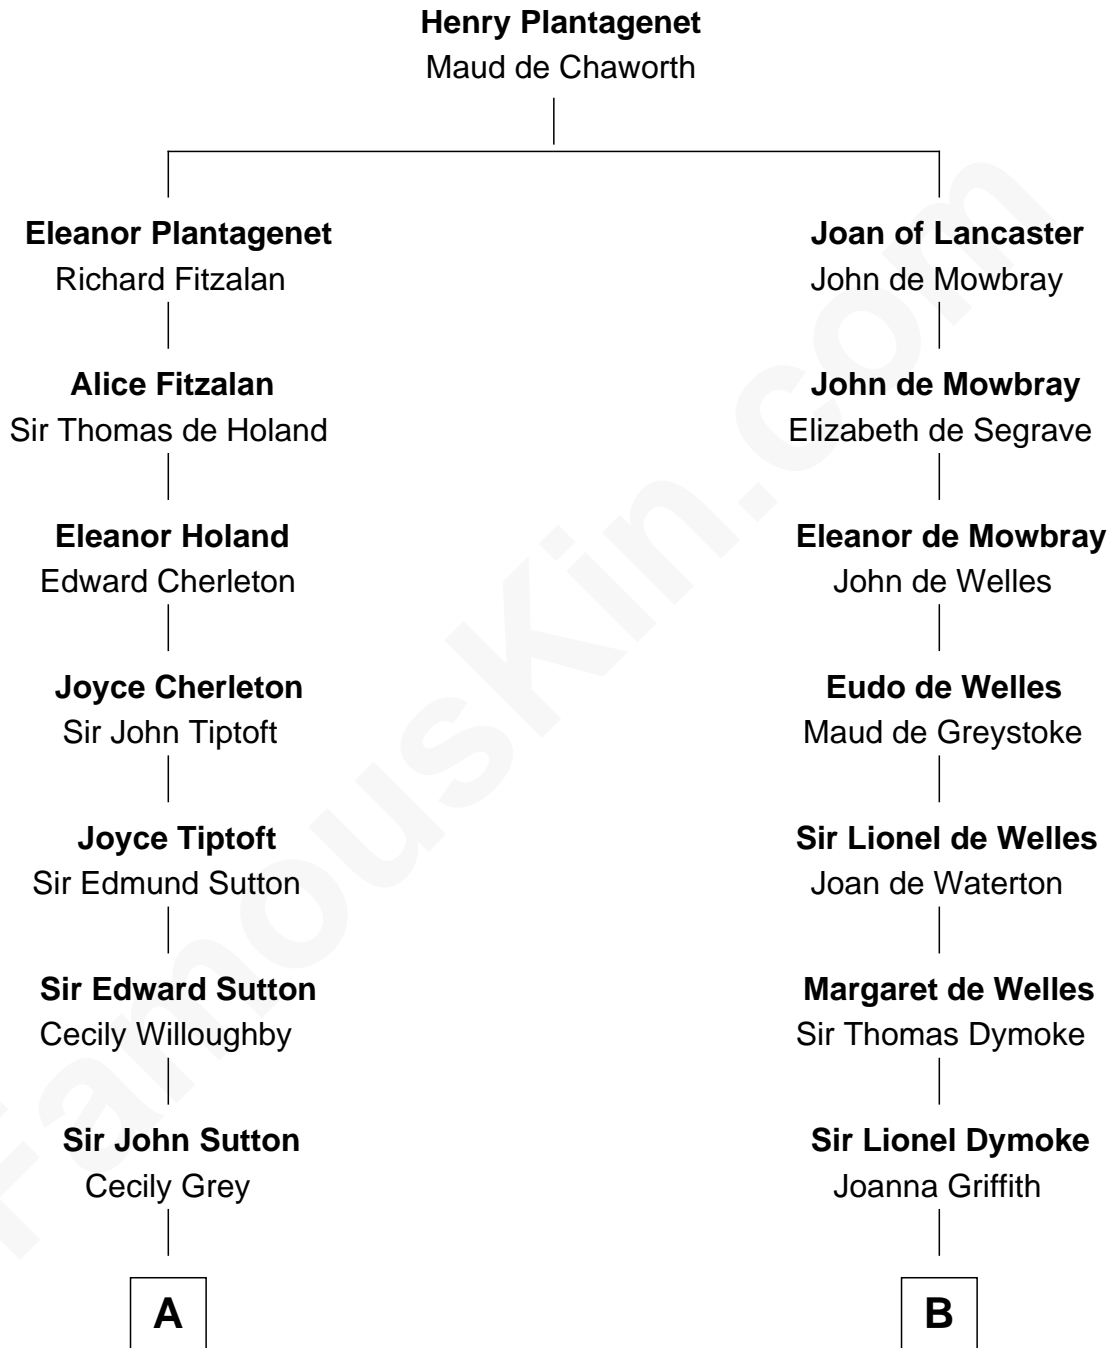

FamousKin.com
Relationship Chart of
Oliver Wendell Holmes, Sr.
American "Fireside" Poet

16th cousin 5 times removed of

Lucille Ball
TV Actress - "I Love Lucy"

C

—
Sally Bennet Osborn

Newman Durrell

—
George Osborn Durrell

Anne Jane Jewell

—
Nellie Rebecca Durrell

Jasper Clinton Ball

—
Henry Durrell Ball

Desiree Evelyn Hunt

—
Lucille Ball

TV Actress - "I Love Lucy"