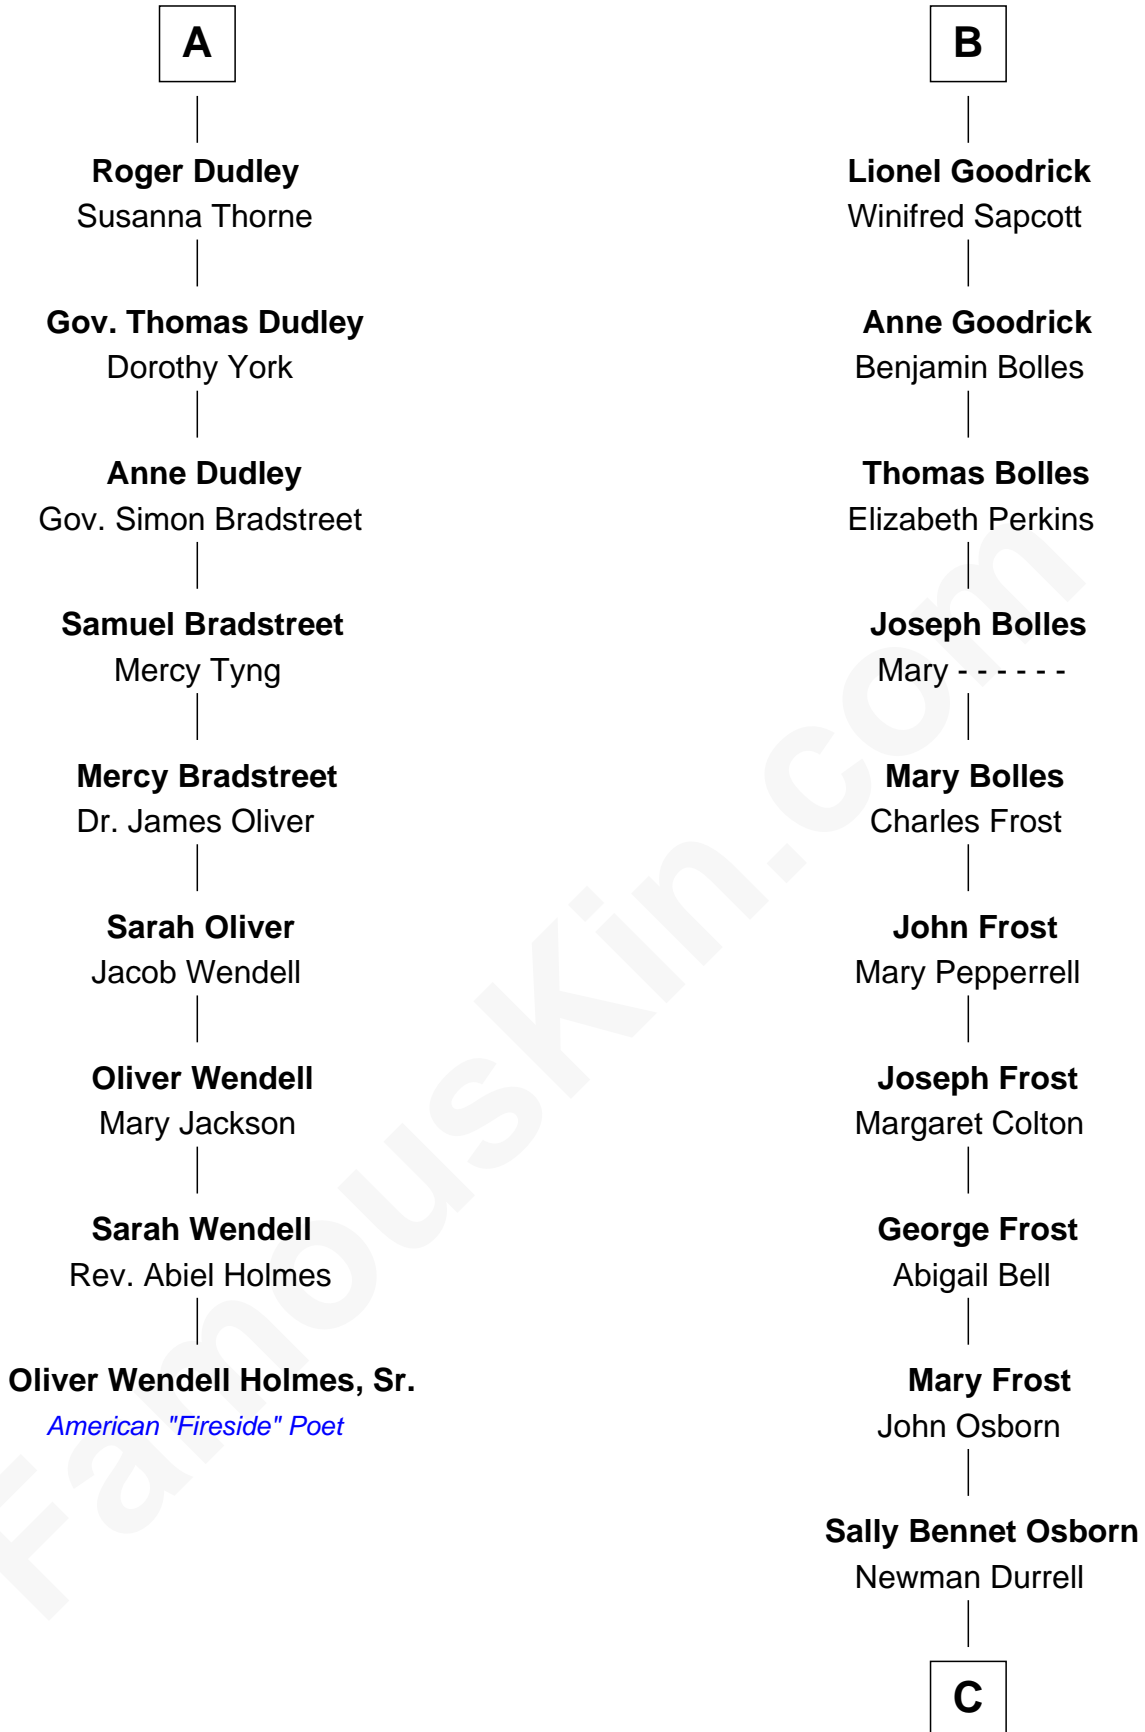

FamousKin.com
Relationship Chart of
Oliver Wendell Holmes, Sr.
American "Fireside" Poet

15th cousin 5 times removed of

Lucille Ball
TV Actress - "I Love Lucy"

C

George Osborn Durrell

Anne Jane Jewell

Nellie Rebecca Durrell

Jasper Clinton Ball

Henry Durrell Ball

Desiree Evelyn Hunt

Lucille Ball

TV Actress - "I Love Lucy"

FamousKin.com