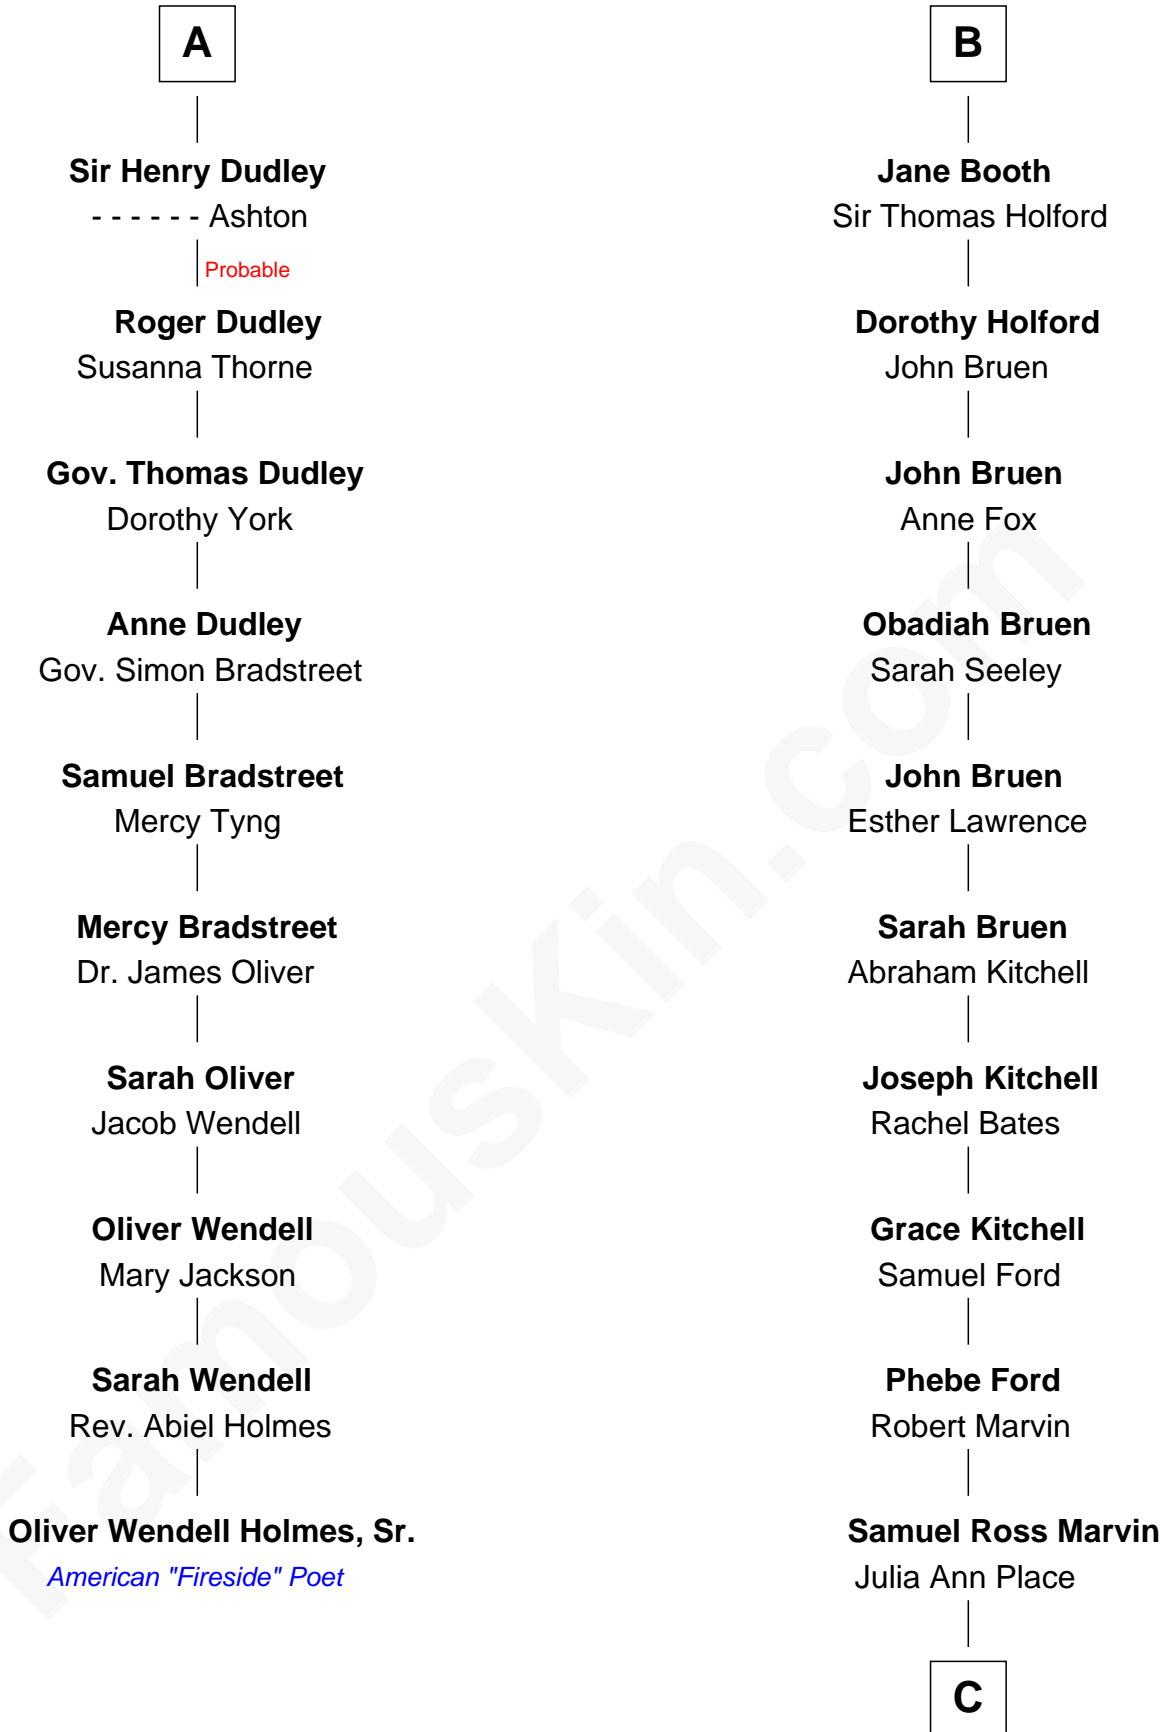

**FamousKin.com**  
**Relationship Chart of**  
**Oliver Wendell Holmes, Sr.**  
*American "Fireside" Poet*

16th cousin 5 times removed of

**Jeb Bush**

*43rd Governor of Florida*

**C**

**Jerome Place Marvin**

Martha Ann Stokes

**Mabel Marvin**

Scott Pierce

**Marvin Pierce**

Pauline Robinson

**Barbara Pierce**

George Herbert Walker Bush

**Jeb Bush**