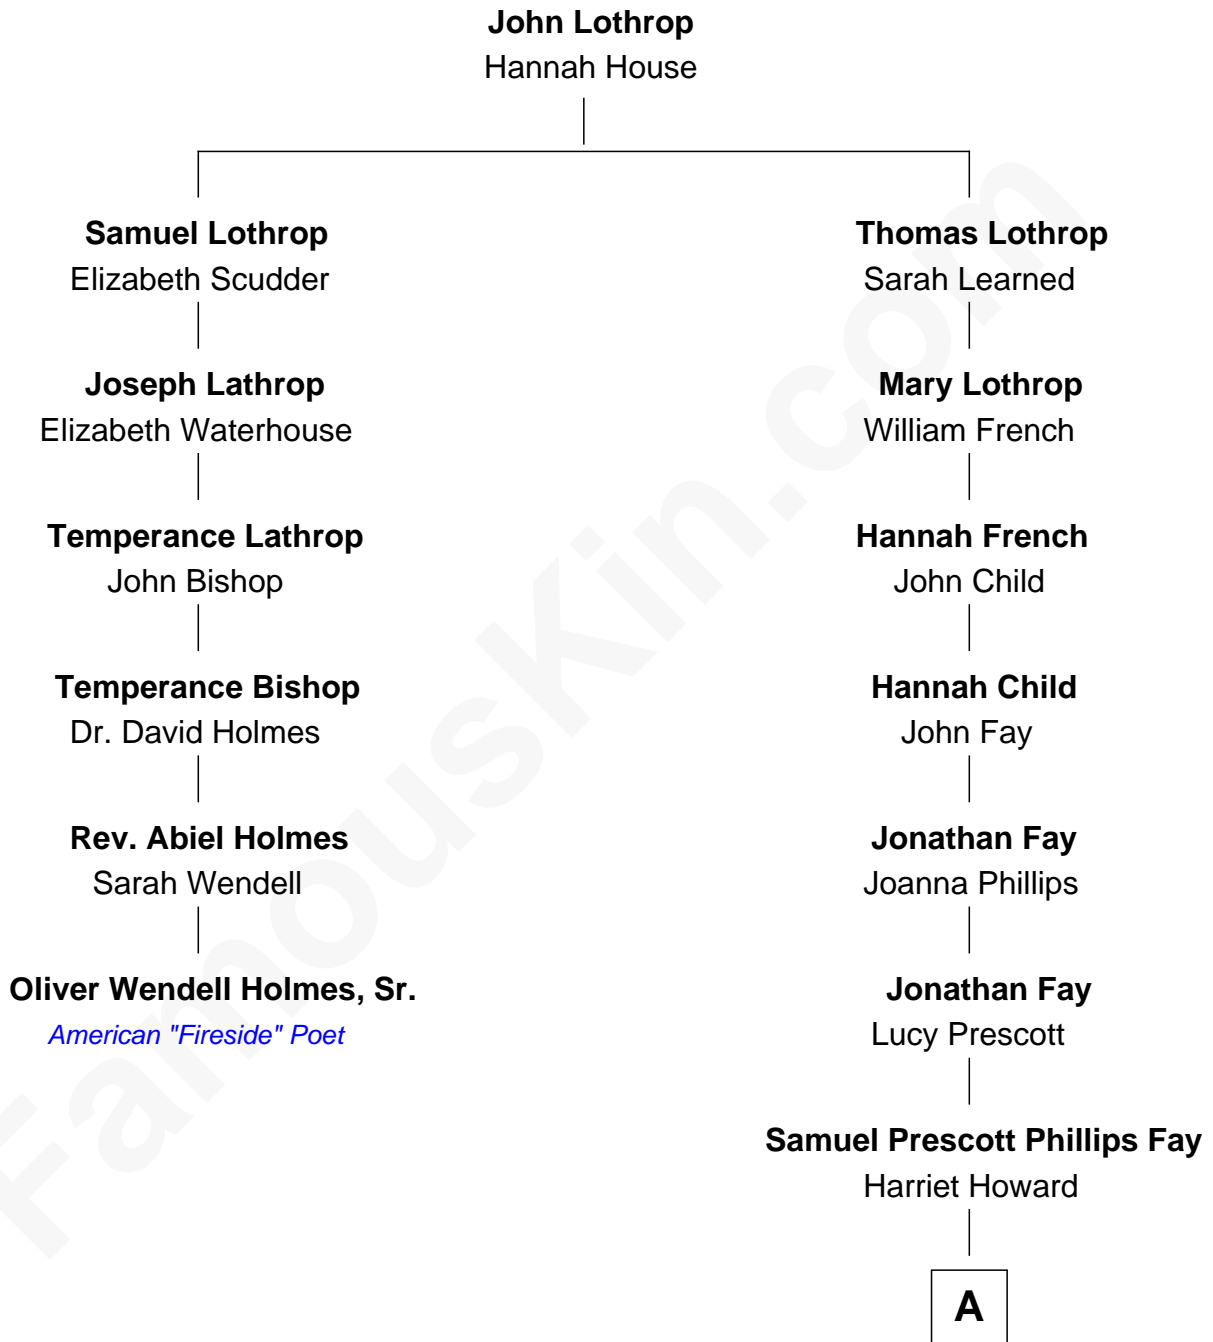

**FamousKin.com**  
**Relationship Chart of**  
**Oliver Wendell Holmes, Sr.**  
*American "Fireside" Poet*

5th cousin 7 times removed of

**Jeb Bush**

*43rd Governor of Florida*

**A**

—  
**Samuel Howard Fay**  
Susan Montfort Shellman

—  
**Harriet Eleanor Fay**  
Rev. James Smith Bush

—  
**Samuel Prescott Bush**  
Flora Sheldon

—  
**Prescott Sheldon Bush**  
Dorothy Wear Walker

—  
**George Herbert Walker Bush**  
Barbara Pierce

—  
**Jeb Bush**  
*43rd Governor of Florida*

FamousKin.com