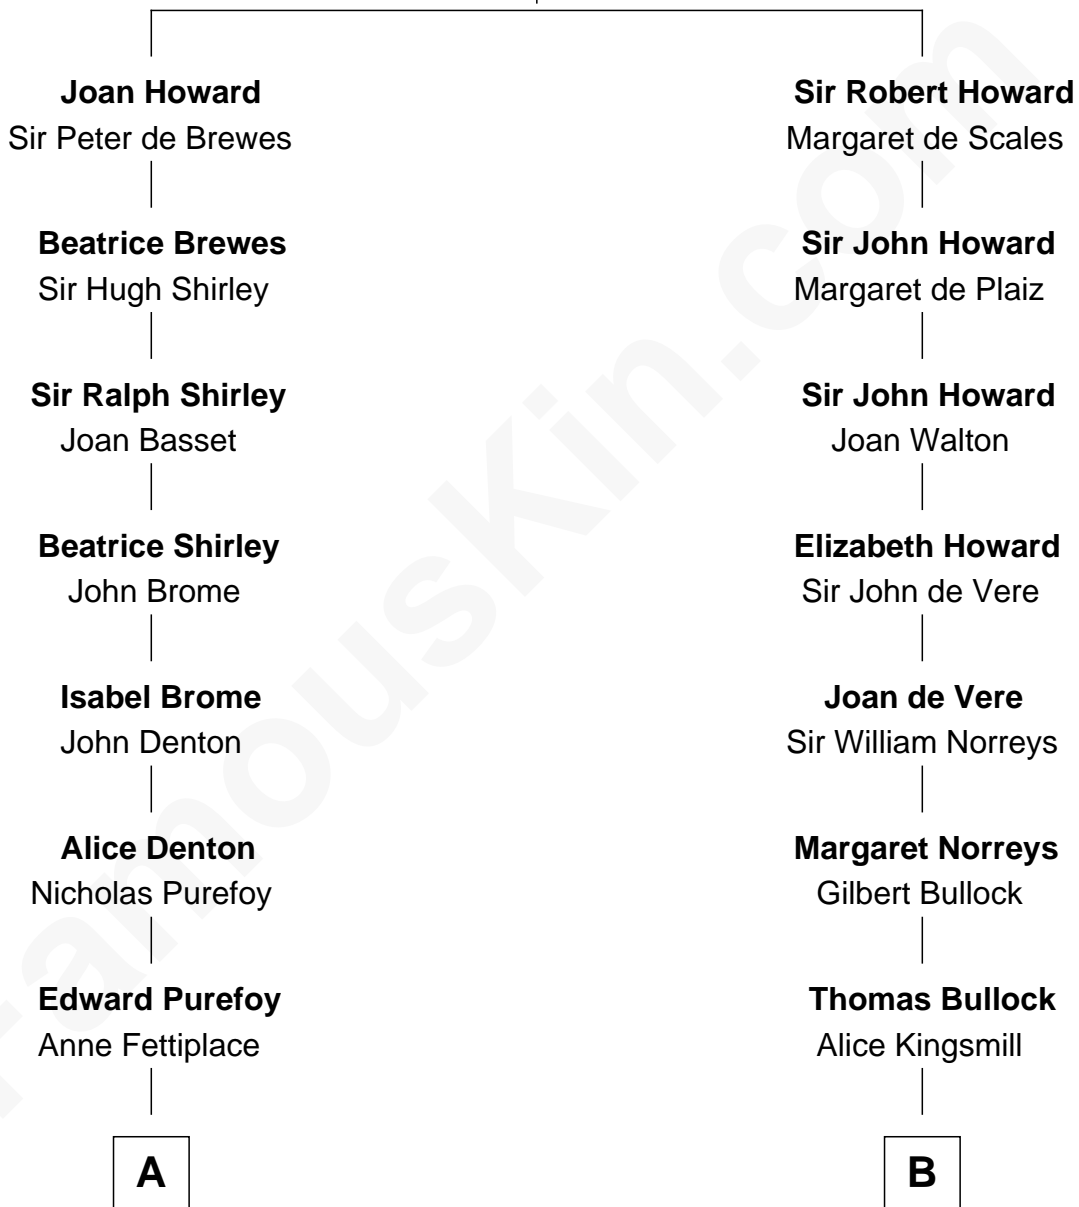

**FamousKin.com**  
**Relationship Chart of**  
**Oliver Wendell Holmes, Sr.**  
*American "Fireside" Poet*

16th cousin 5 times removed of

**Jeb Bush**

*43rd Governor of Florida*

**Sir John Howard**

Alice de Bois

**C**

**Harriet Eleanor Fay**  
Rev. James Smith Bush

**Samuel Prescott Bush**  
Flora Sheldon

**Prescott Sheldon Bush**  
Dorothy Wear Walker

**George Herbert Walker Bush**  
Barbara Pierce

**Jeb Bush**  
*43rd Governor of Florida*