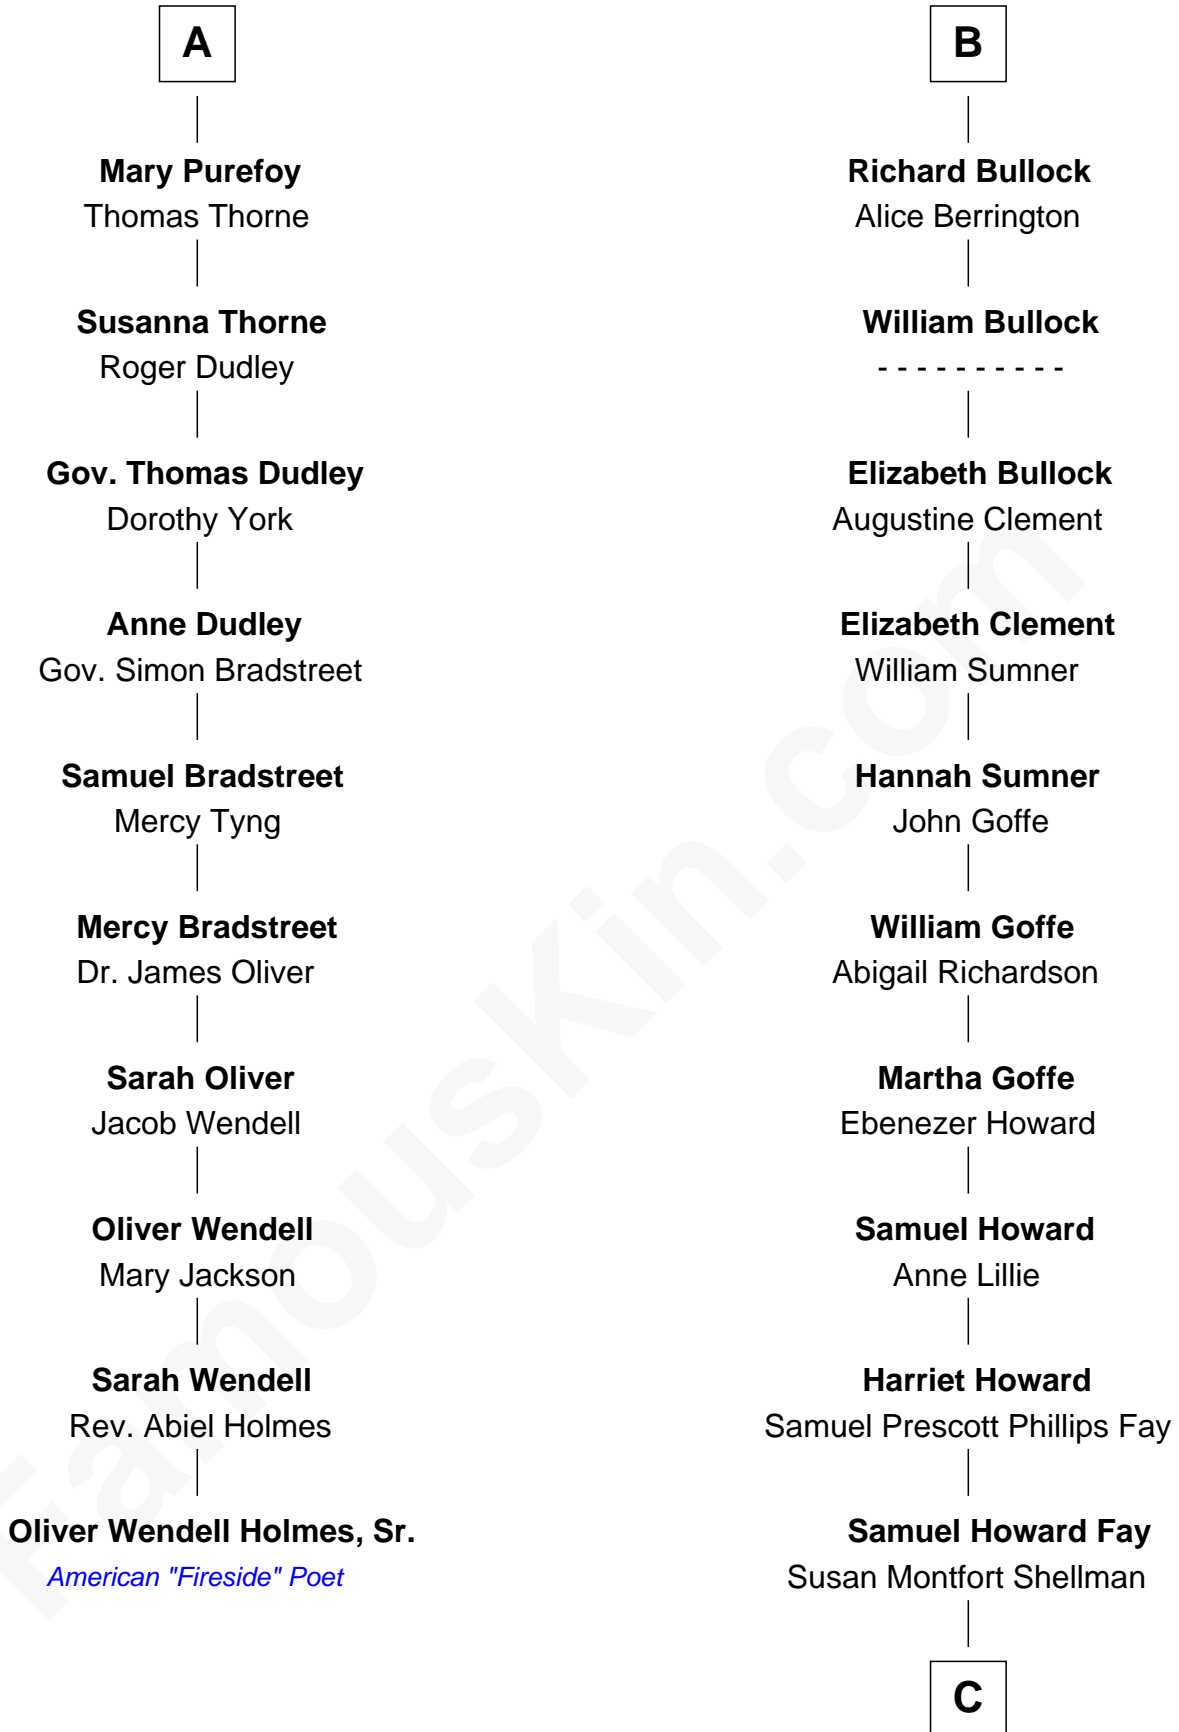

**FamousKin.com**  
**Relationship Chart of**  
**Oliver Wendell Holmes, Sr.**  
*American "Fireside" Poet*

16th cousin 5 times removed of

**Jeb Bush**

*43rd Governor of Florida*

**Sir John Howard**

Alice de Bois

**C**

**Harriet Eleanor Fay**  
Rev. James Smith Bush

**Samuel Prescott Bush**  
Flora Sheldon

**Prescott Sheldon Bush**  
Dorothy Wear Walker

**George Herbert Walker Bush**  
Barbara Pierce

**Jeb Bush**  
*43rd Governor of Florida*