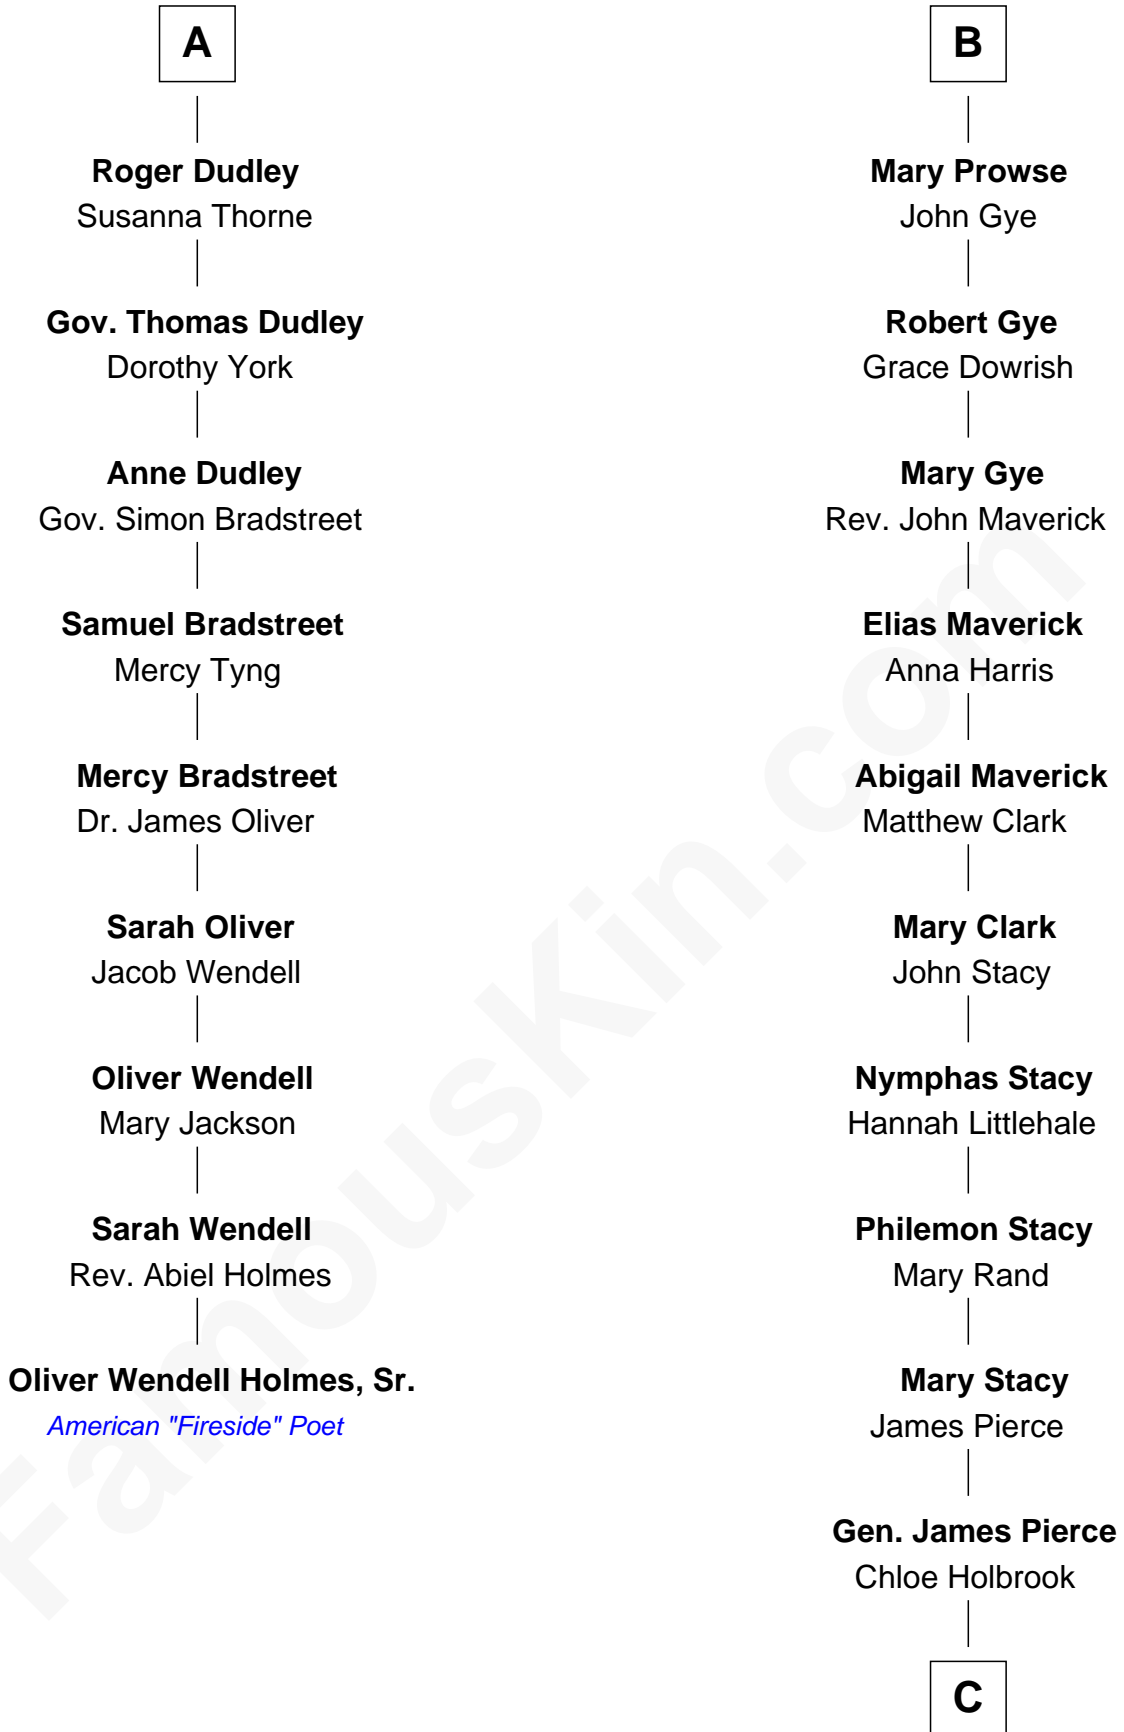

FamousKin.com
Relationship Chart of
Oliver Wendell Holmes, Sr.
American "Fireside" Poet

15th cousin 6 times removed of

Jeb Bush

43rd Governor of Florida

Sir Maurice de Berkeley

Eve la Zouche

Thomas de Berkeley
Katherine de Clyvedon

Sir John Berkeley
Elizabeth Betteshorne

Elizabeth Berkeley
Sir John Sutton

Sir Edmund Sutton
Joyce Tiptoft

Sir Edward Sutton
Cecily Willoughby

Sir John Sutton
Cecily Grey

Sir Henry Dudley
----- Ashton

Probable

A

Milicent de Berkeley
John Maltravers

Sir John Maltravers
Gwenthin -----

Eleanor Maltravers
John Fitzalan

Joan Fitzalan
Sir William Echyngam

Joan Echyngam
Sir John Bayntun

Henry Bayntun

Jane Bayntun
Thomas Prowse

B

C

Jonas James Pierce

Kate Pritzel

Scott Pierce

Mabel Marvin

Marvin Pierce

Pauline Robinson