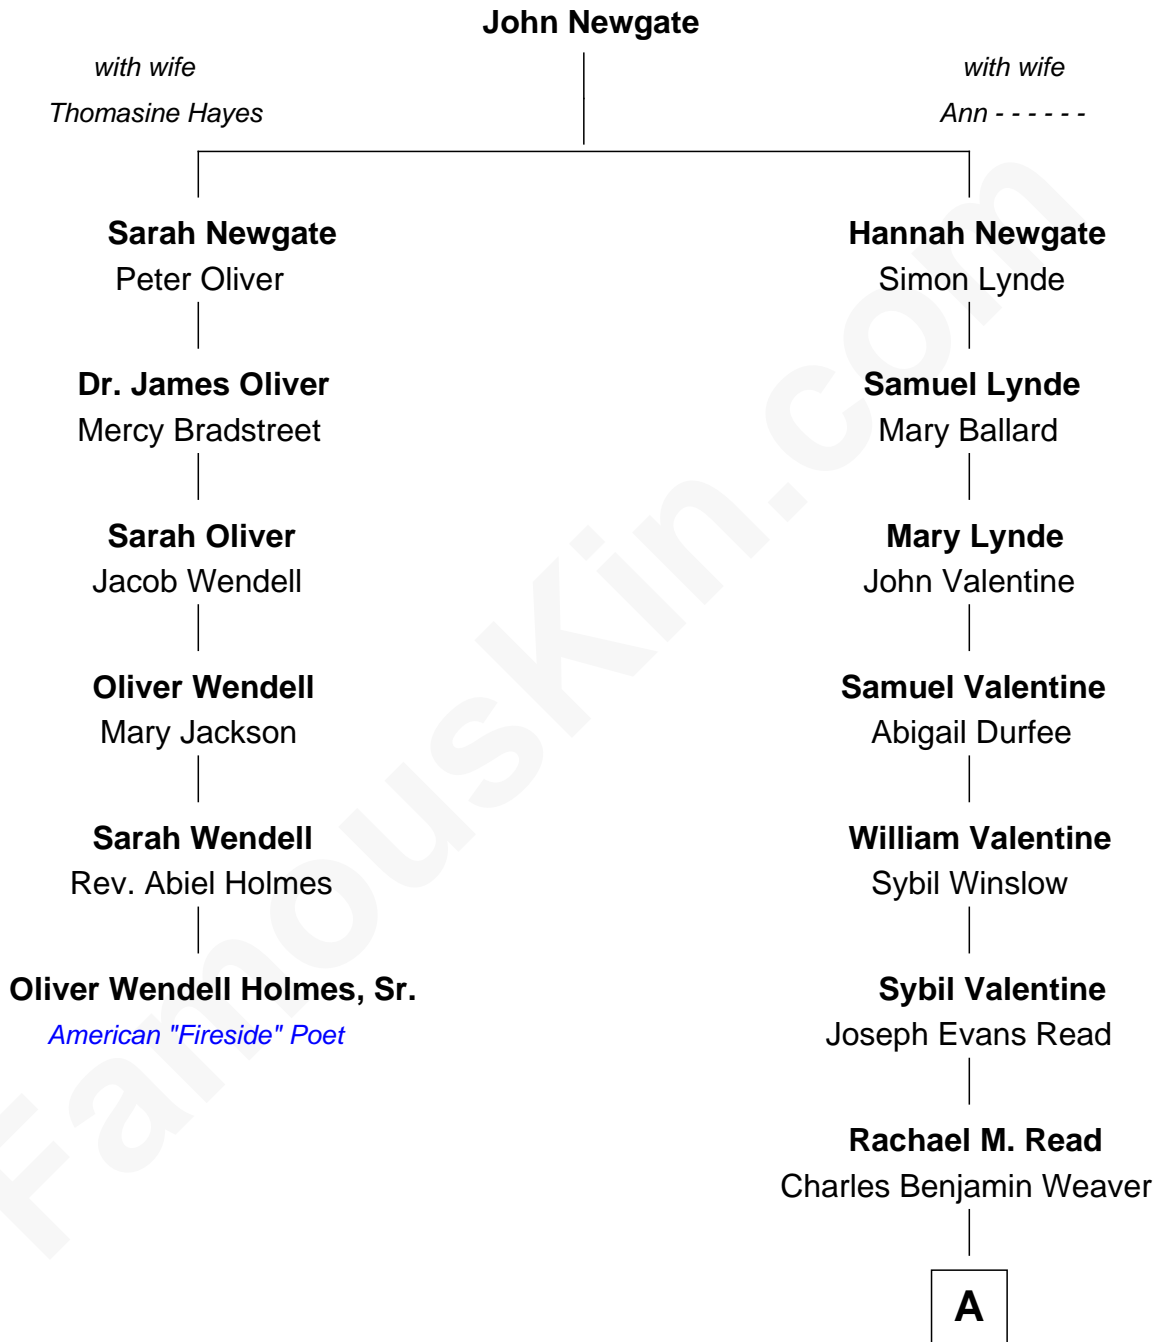

FamousKin.com

Relationship Chart of

Oliver Wendell Holmes, Sr.

American "Fireside" Poet

5th cousin 5 times removed of

Sigourney Weaver
Movie Actress

A

Francis Milton Weaver

Jane Weaver Laffin

Sylvester Laffin Weaver

Amabel Dixon

Sylvester Laffin Weaver

Desiree Mary Lucy Hawkins

Sigourney Weaver

Movie Actress

FamousKin.com