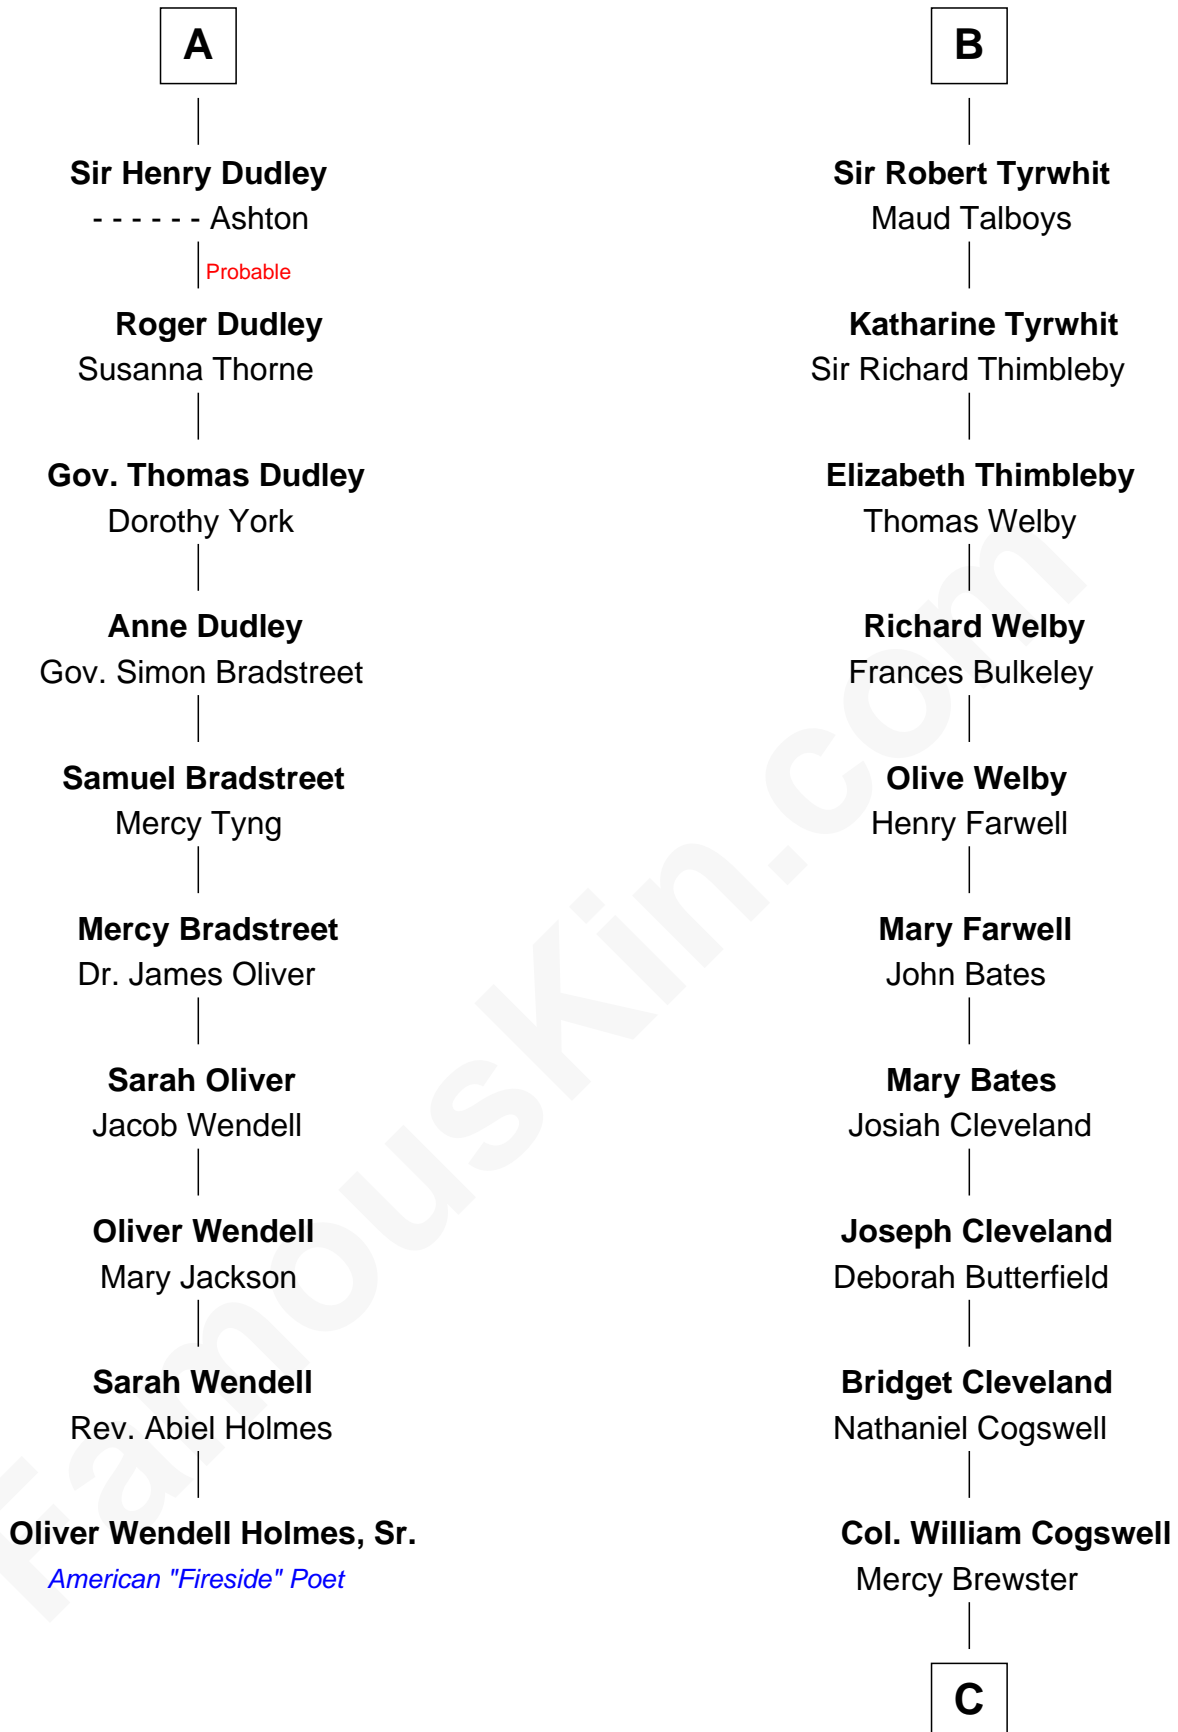

FamousKin.com
Relationship Chart of
Oliver Wendell Holmes, Sr.
American "Fireside" Poet

16th cousin 5 times removed of

Thomas Pynchon
American Novelist

Eudo la Zouche
 Milicent de Cantilupe

Eve la Zouche
 Sir Maurice de Berkeley

Thomas de Berkeley
 Katherine de Clyvedon

Sir John Berkeley
 Elizabeth Betteshorne

Elizabeth Berkeley
 Sir John Sutton

Sir Edmund Sutton
 Joyce Tiptoft

Sir Edward Sutton
 Cecily Willoughby

Sir John Sutton
 Cecily Grey

A

Sir William la Zouche
 Maud Lovel

Milicent la Zouche
 Sir William Deincourt

Margaret Deincourt
 Sir Robert de Tibetot

Elizabeth de Tibetot
 Sir Philip le Despencer

Margery Despencer
 Sir Roger Wentworth

Agnes Wentworth
 Sir Robert Constable

Anne Constable
 William Tyrwhit

B

C

Dr. William Henry Cogswell

Lucretia Anne Payne

Annie Payne Cogswell

William Lyon Pynchon

William Henry Chichele Pynchon