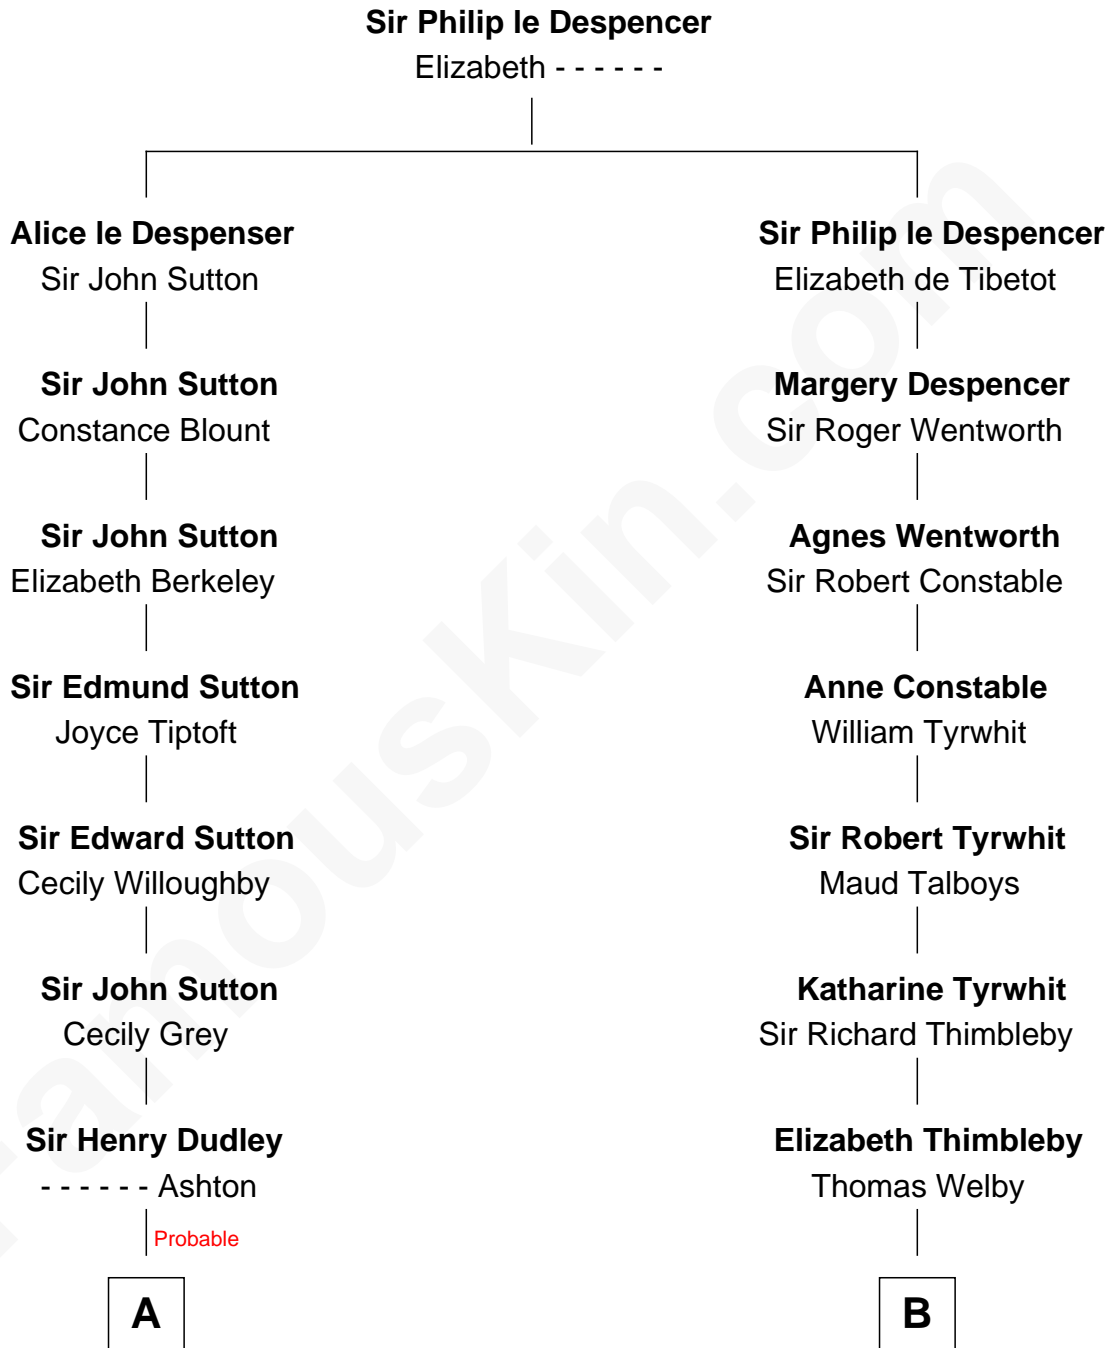

**FamousKin.com**  
**Relationship Chart of**  
**Oliver Wendell Holmes, Sr.**  
*American "Fireside" Poet*

15th cousin 3 times removed of

**Thomas Pynchon**  
*American Novelist*

**C**

**Thomas Ruggles Pynchon**  
Catherine Frances Bennett

**Thomas Pynchon**  
*Novelist*

FamousKin.com