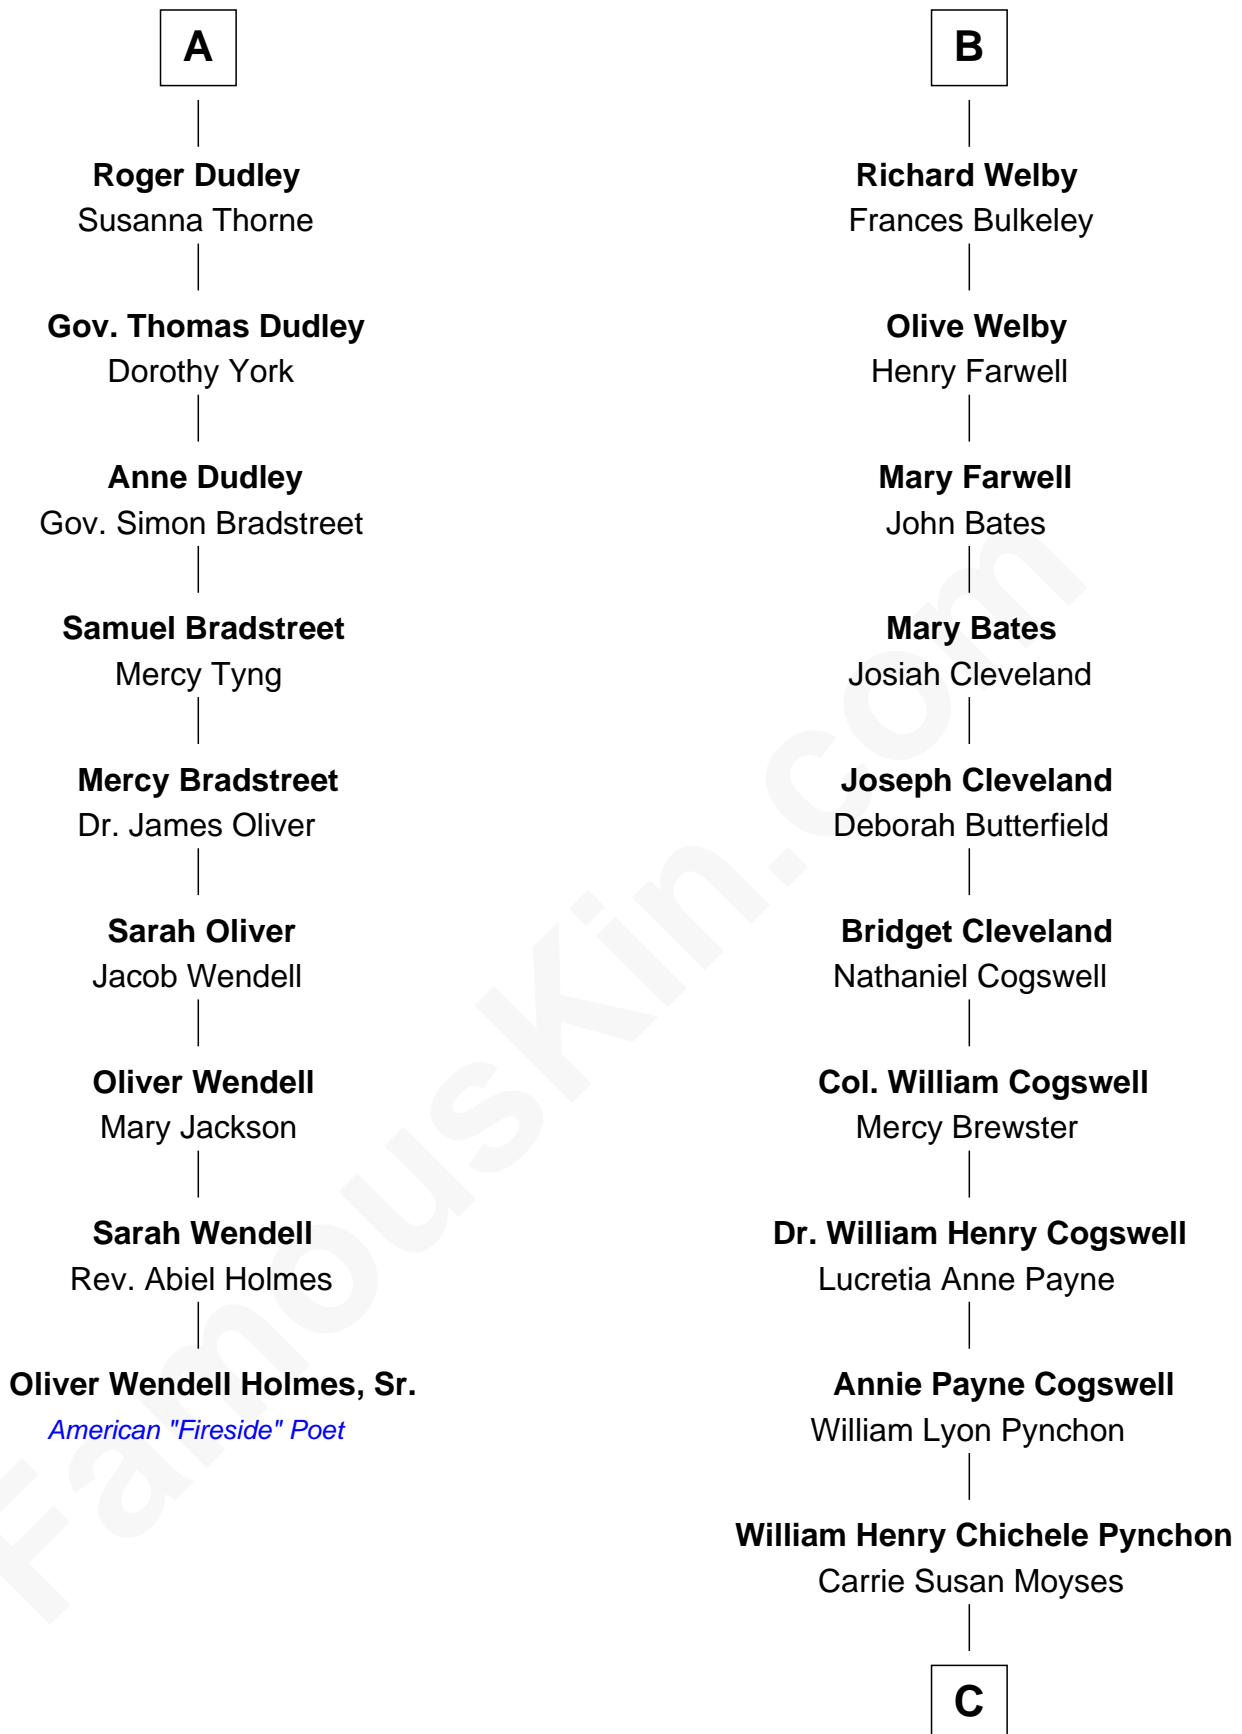

**FamousKin.com**  
**Relationship Chart of**  
**Oliver Wendell Holmes, Sr.**  
*American "Fireside" Poet*

15th cousin 3 times removed of

**Thomas Pynchon**  
*American Novelist*

**C**

**Thomas Ruggles Pynchon**  
Catherine Frances Bennett

**Thomas Pynchon**  
*Novelist*

FamousKin.com