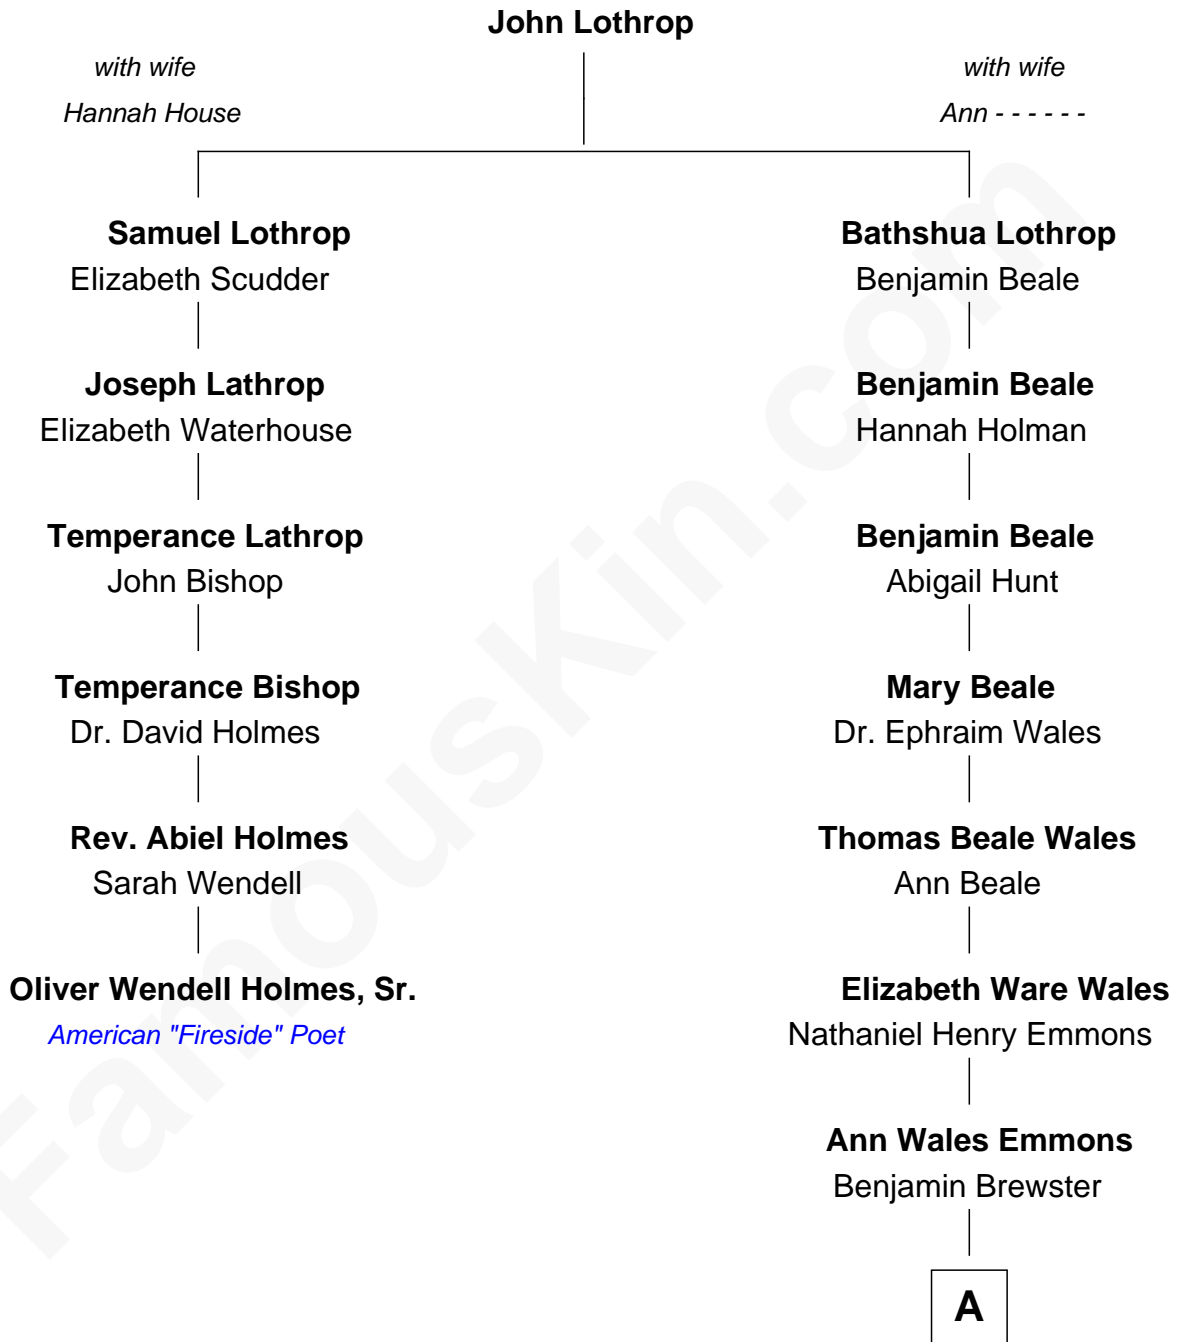

FamousKin.com
Relationship Chart of
Oliver Wendell Holmes, Sr.
American "Fireside" Poet

5th cousin 5 times removed of

Paget Brewster
TV Actress

A

Dr. George Washington Wales Brewster

Ellen Mackenzie Hodge

George Washington Wales Brewster

Joan Ryerson

Galen Brewster

Hathaway Tew

Paget Brewster

TV Actress