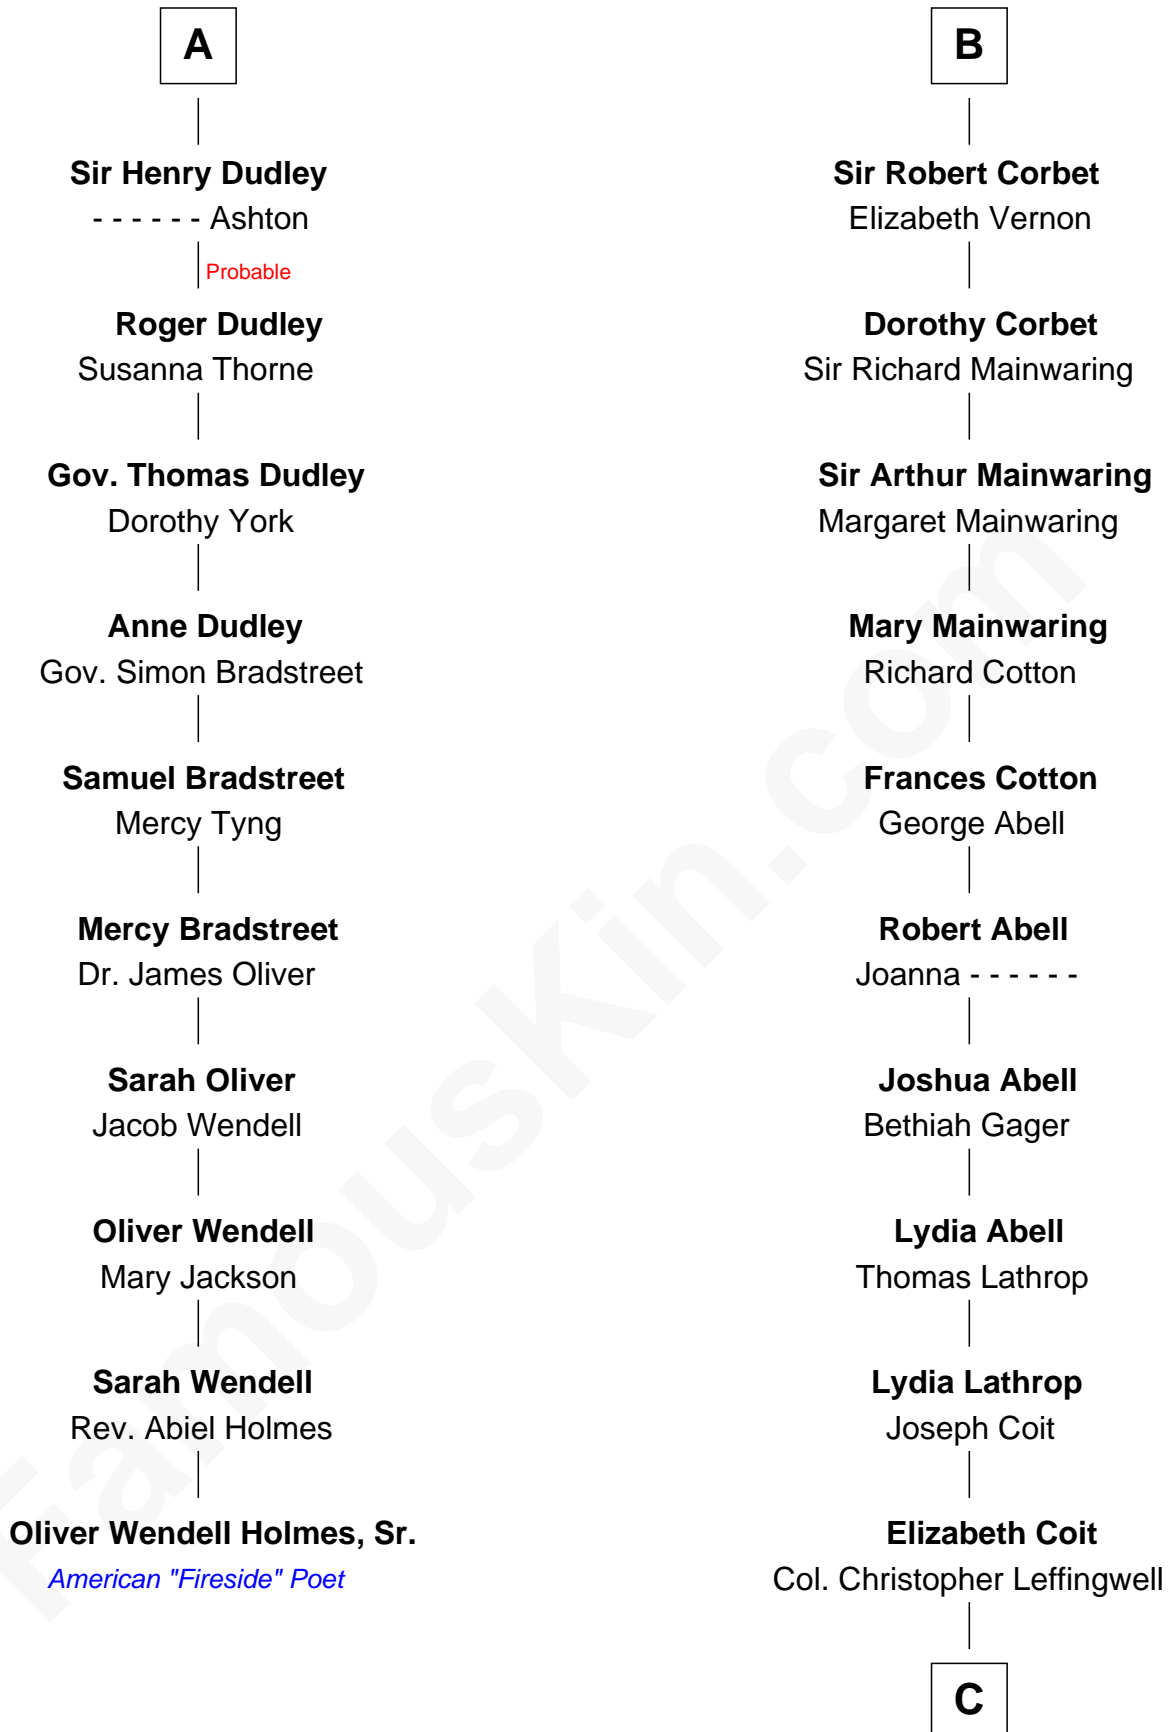

**FamousKin.com**  
**Relationship Chart of**  
**Oliver Wendell Holmes, Sr.**  
*American "Fireside" Poet*

16th cousin 5 times removed of

**Allen Dulles**  
*5th Director of the C.I.A.*

**C**

**Joanna Leffingwell**

Charles Lathrop

**Harriet Wadsworth Lathrop**

Rev. Miron Winslow

**Harriet Lathrop Winslow**

Rev. John Welsh Dulles

**Allen Macy Dulles**

Edith Foster

**Allen Dulles**