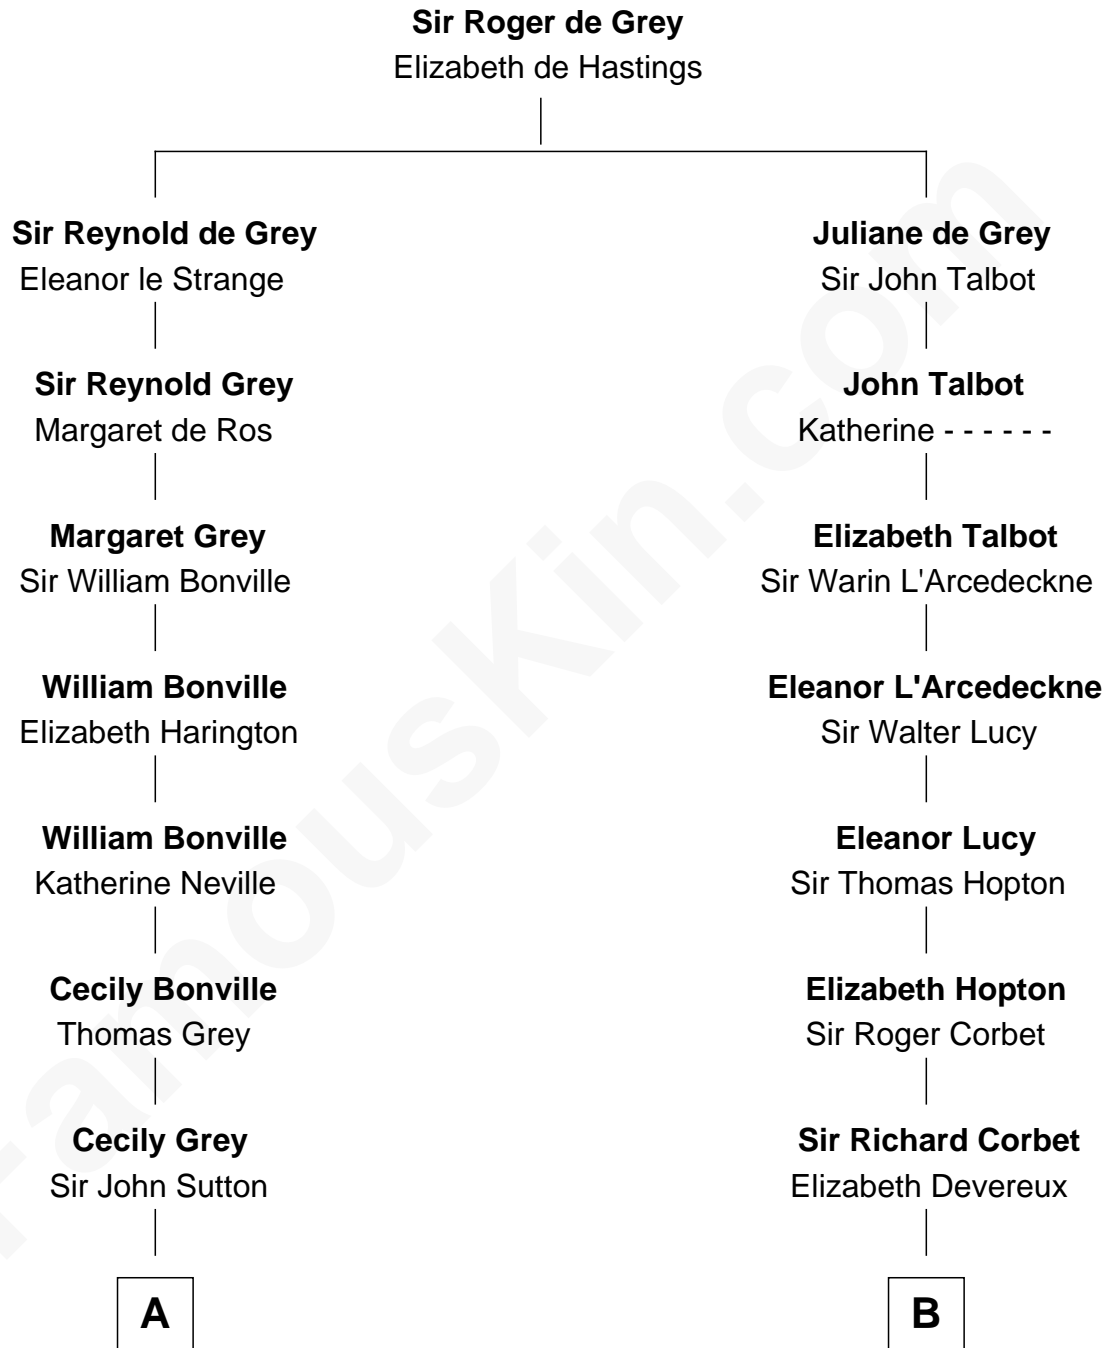

**FamousKin.com**  
**Relationship Chart of**  
**Oliver Wendell Holmes, Sr.**  
*American "Fireside" Poet*

16th cousin 5 times removed of

**Allen Dulles**  
*5th Director of the C.I.A.*

**C**

**Joanna Leffingwell**

Charles Lathrop

**Harriet Wadsworth Lathrop**

Rev. Miron Winslow

**Harriet Lathrop Winslow**

Rev. John Welsh Dulles

**Allen Macy Dulles**

Edith Foster

**Allen Dulles**