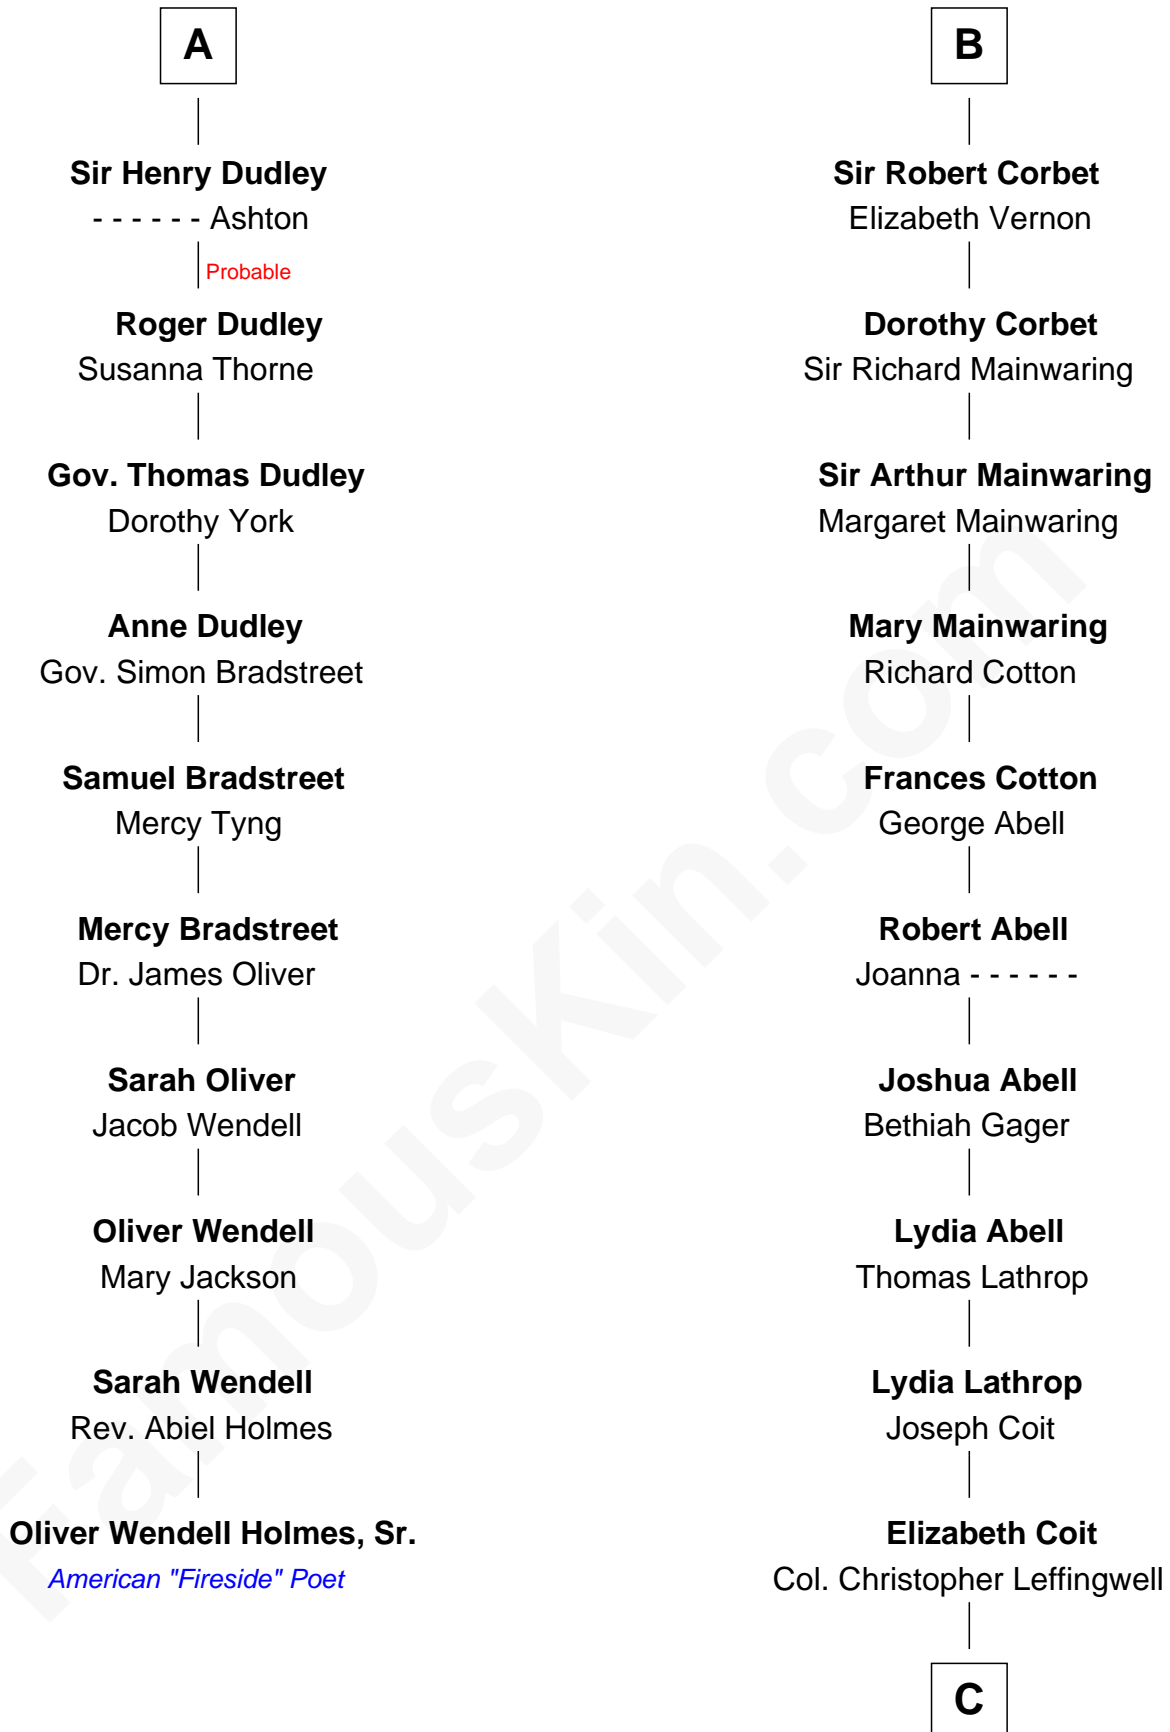

FamousKin.com
Relationship Chart of
Oliver Wendell Holmes, Sr.
American "Fireside" Poet

16th cousin 5 times removed of

John Foster Dulles
52nd U.S. Secretary of State

C

Joanna Leffingwell

Charles Lathrop

Harriet Wadsworth Lathrop

Rev. Miron Winslow

Harriet Lathrop Winslow

Rev. John Welsh Dulles

Allen Macy Dulles

Edith Foster

John Foster Dulles

52nd U.S. Secretary of State