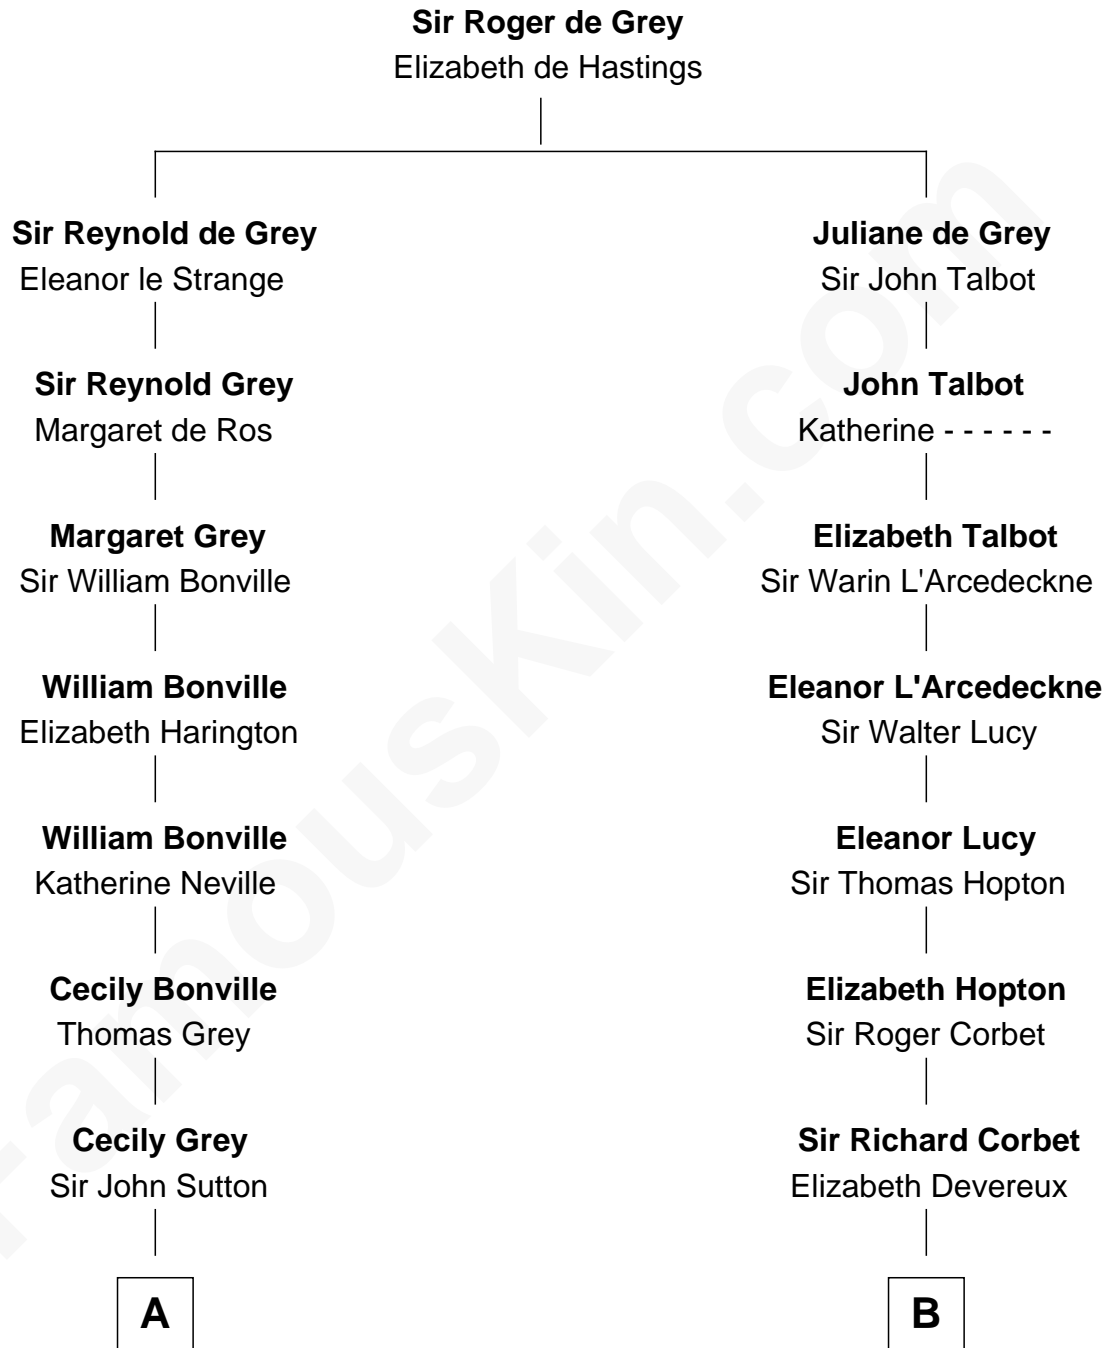

FamousKin.com
Relationship Chart of
Oliver Wendell Holmes, Sr.
American "Fireside" Poet

16th cousin 5 times removed of

John Foster Dulles
52nd U.S. Secretary of State

C

Joanna Leffingwell

Charles Lathrop

Harriet Wadsworth Lathrop

Rev. Miron Winslow

Harriet Lathrop Winslow

Rev. John Welsh Dulles

Allen Macy Dulles

Edith Foster

John Foster Dulles

52nd U.S. Secretary of State