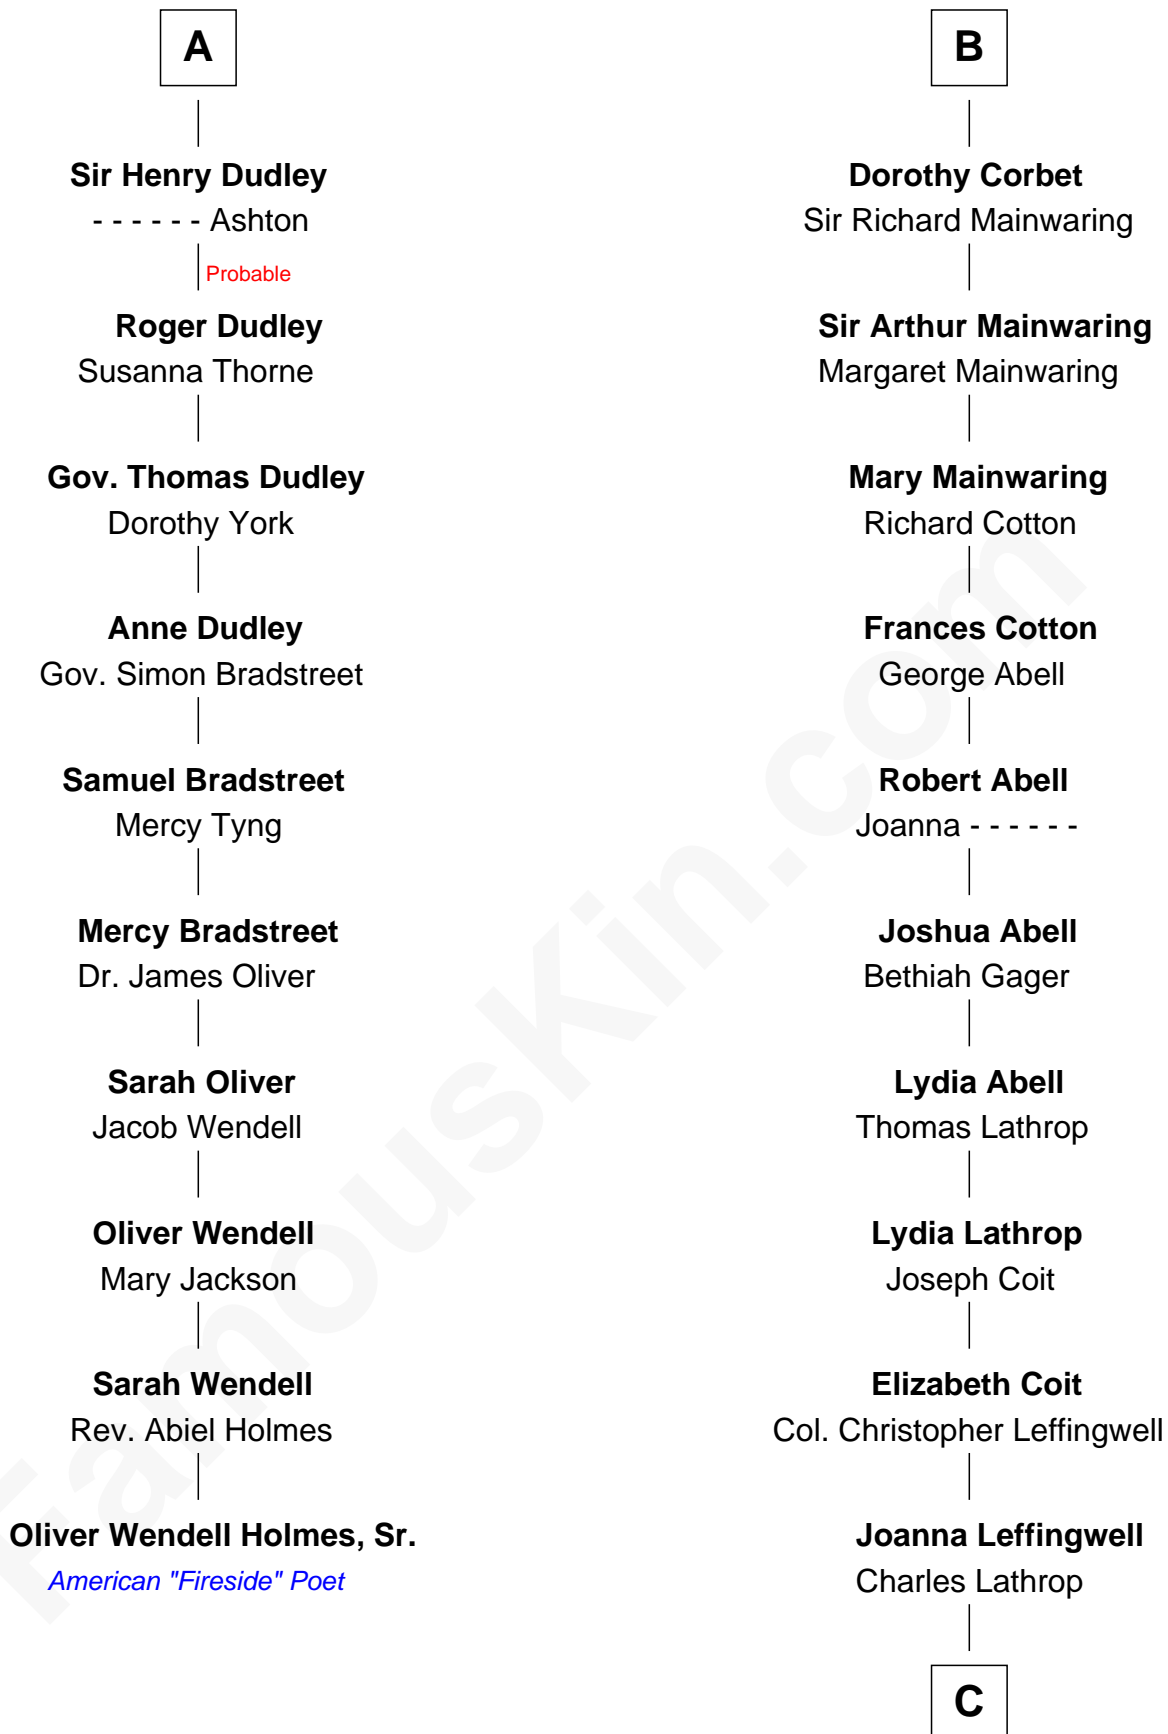

FamousKin.com
Relationship Chart of
Oliver Wendell Holmes, Sr.
American "Fireside" Poet

16th cousin 4 times removed of

John Foster Dulles
52nd U.S. Secretary of State

C

—
Harriet Wadsworth Lathrop

Rev. Miron Winslow

—
Harriet Lathrop Winslow

Rev. John Welsh Dulles

—
Allen Macy Dulles

Edith Foster

—
John Foster Dulles

52nd U.S. Secretary of State