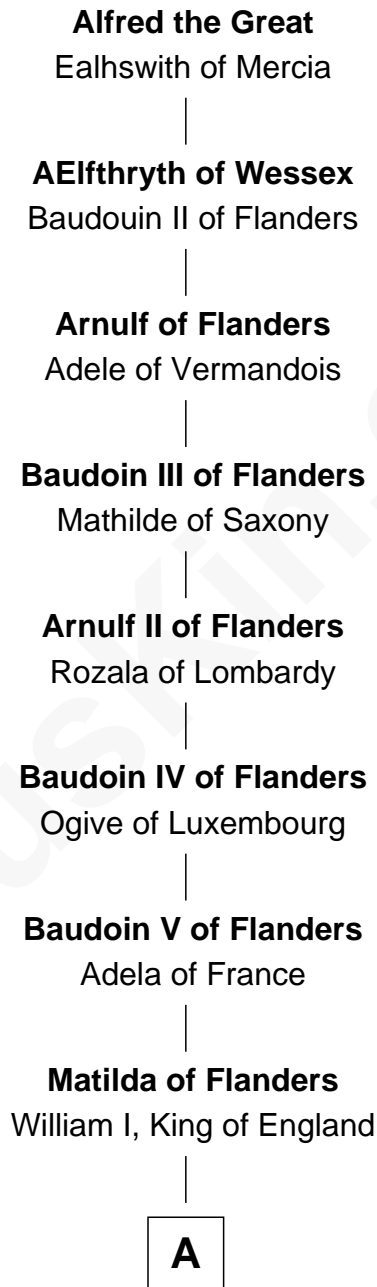

FamousKin.com

Relationship Chart of Oliver Wendell Holmes, Sr.

American "Fireside" Poet

29th Great-grandson of

Alfred the Great

King of the Anglo-Saxons

A

Henry I, King of England

Maud of Scotland

Maud of England

Geoffrey Plantagenet

Henry II, King of England

Eleanor of Aquitaine

John, King of England

----- De Warenne

Sir Richard FitzRoy