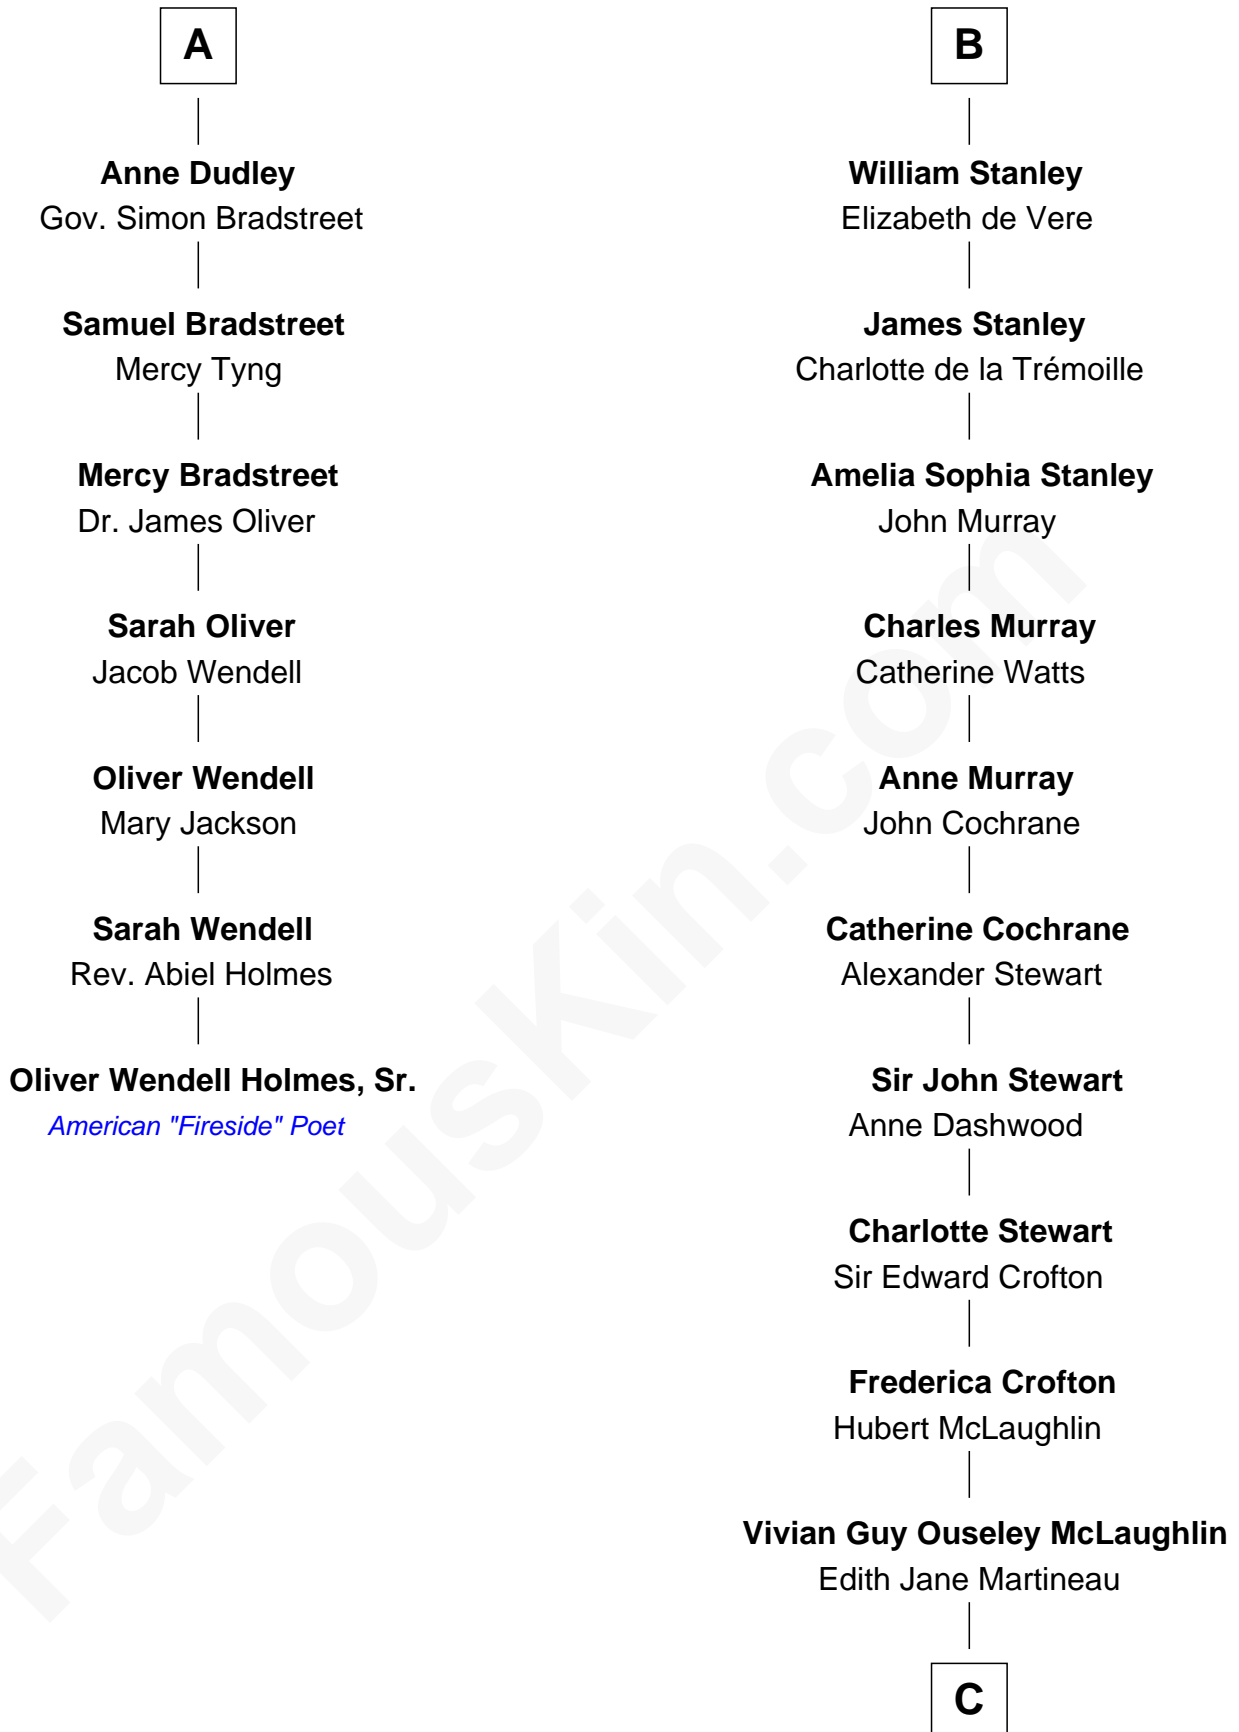

FamousKin.com

Relationship Chart of

Oliver Wendell Holmes, Sr.

American "Fireside" Poet

13th cousin 6 times removed of

Guy Ritchie
British Filmmaker

C

Doris Margaretta McLaughlin