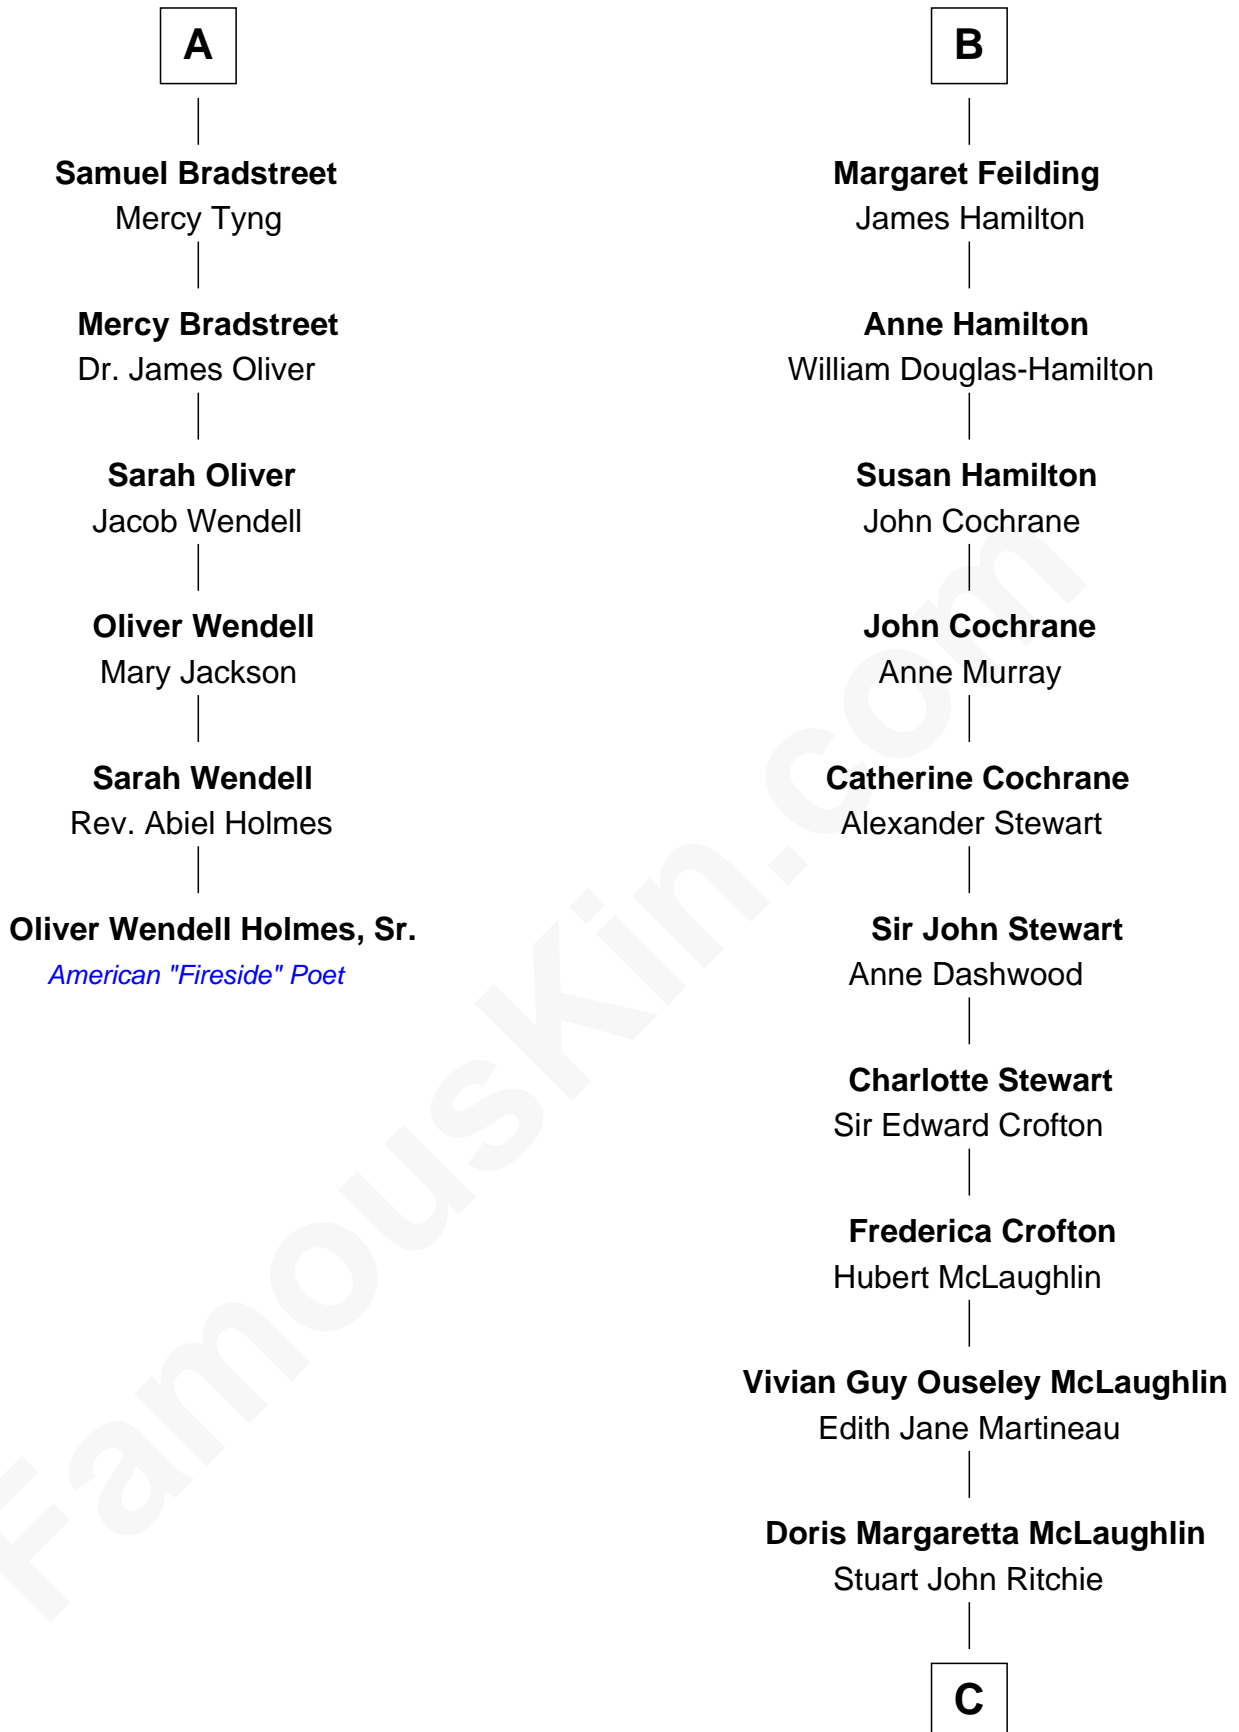

FamousKin.com
Relationship Chart of
Oliver Wendell Holmes, Sr.
American "Fireside" Poet

12th cousin 6 times removed of

Guy Ritchie
British Filmmaker

C

John Vivian Ritchie
Amber Mary Parkinson

Guy Ritchie
British Filmmaker