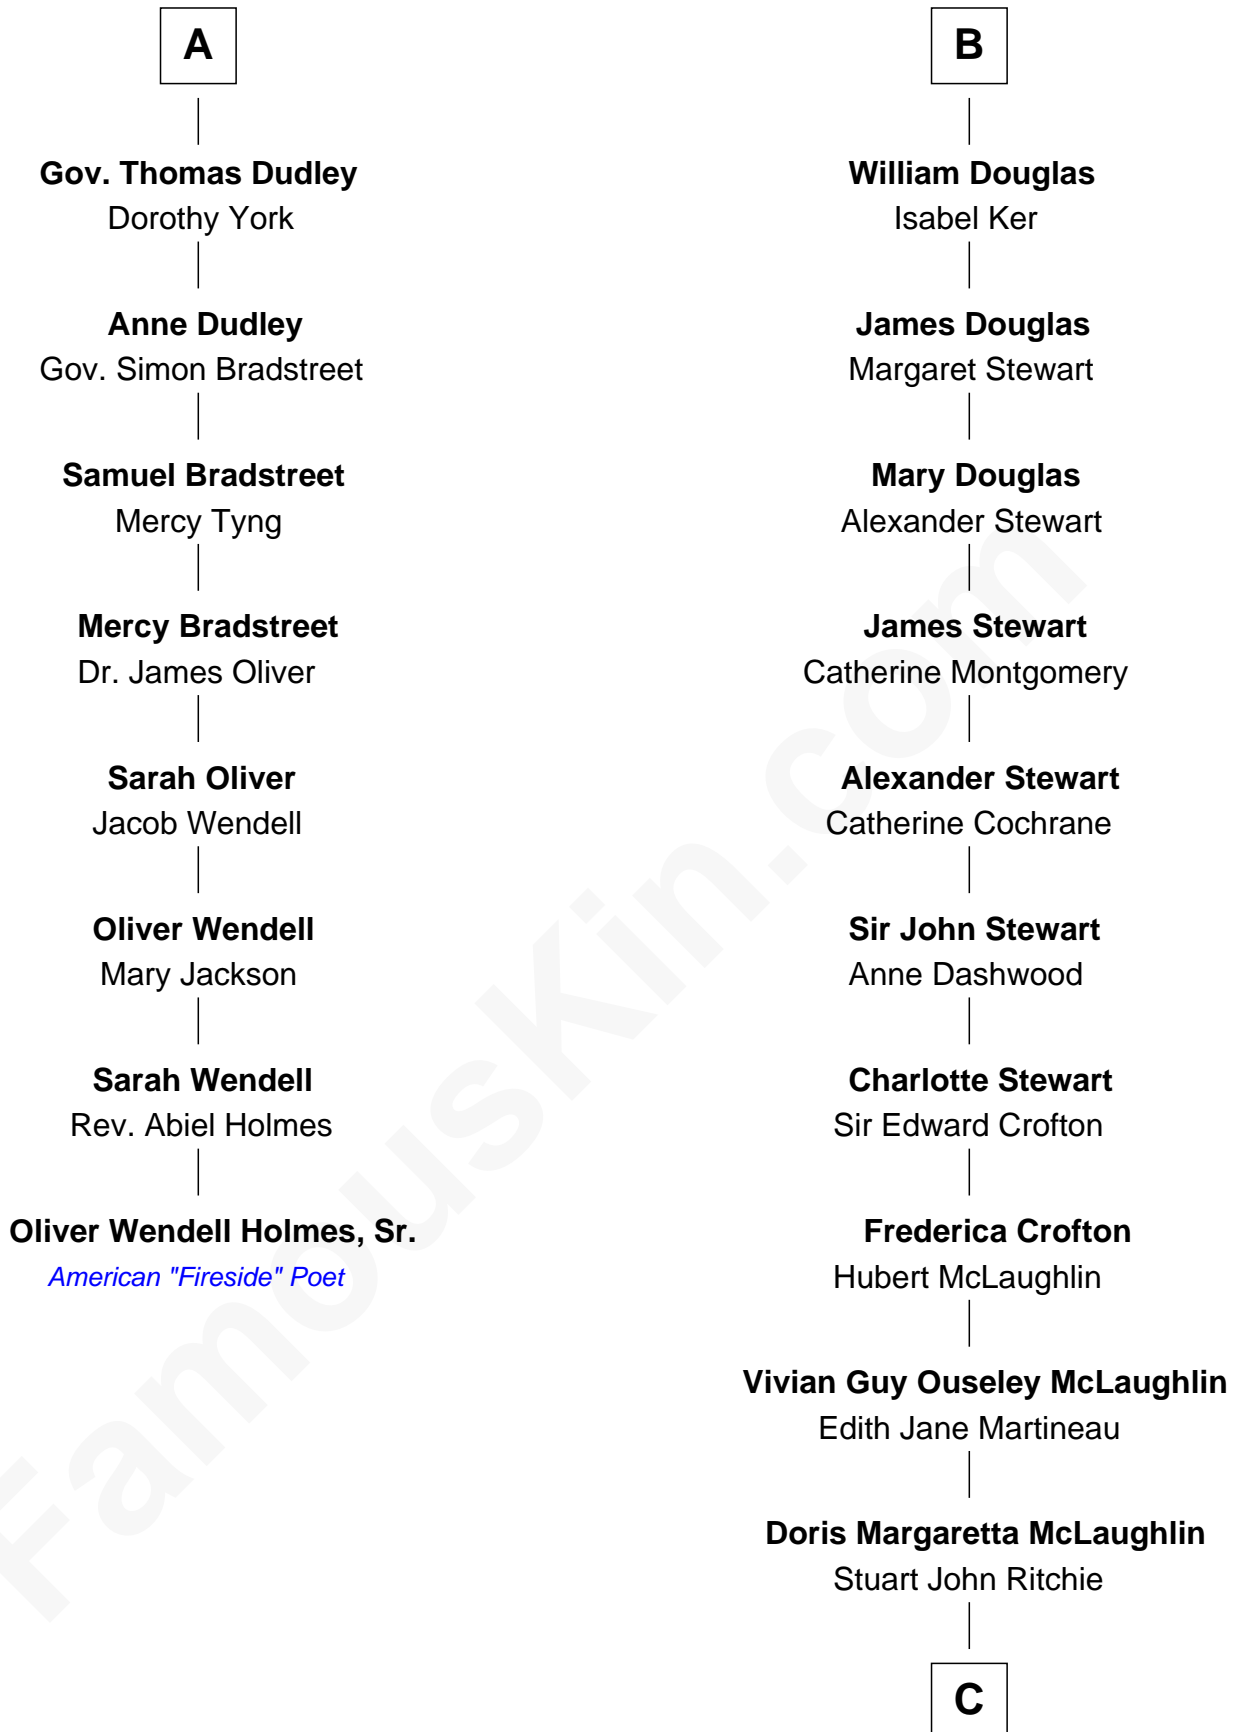

FamousKin.com
Relationship Chart of
Oliver Wendell Holmes, Sr.
American "Fireside" Poet

14th cousin 4 times removed of

Guy Ritchie
British Filmmaker

C

John Vivian Ritchie
Amber Mary Parkinson

Guy Ritchie
British Filmmaker