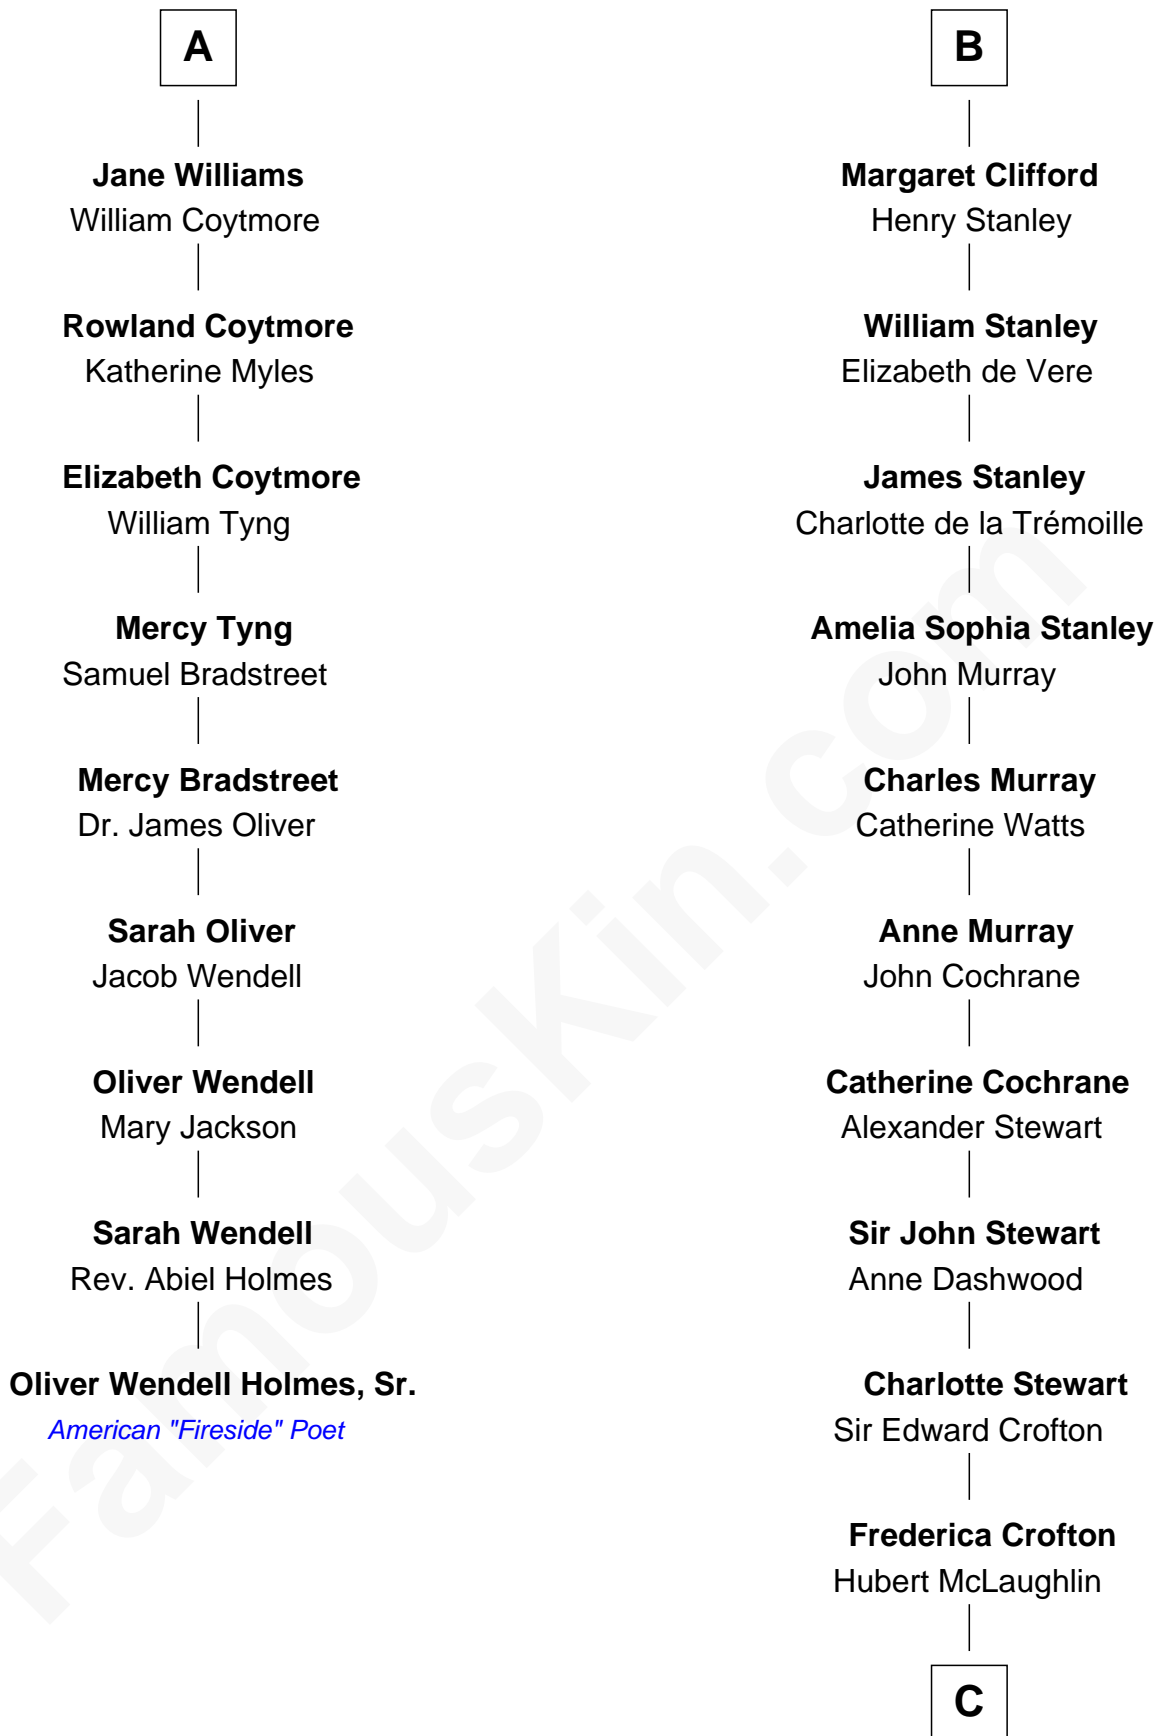

FamousKin.com
Relationship Chart of
Oliver Wendell Holmes, Sr.
American "Fireside" Poet

15th cousin 5 times removed of

Guy Ritchie
British Filmmaker

Goronwy ap Ednyfed

C

Vivian Guy Ouseley McLaughlin

Edith Jane Martineau

Doris Margaretta McLaughlin

Stuart John Ritchie

John Vivian Ritchie

Amber Mary Parkinson

Guy Ritchie

British Filmmaker