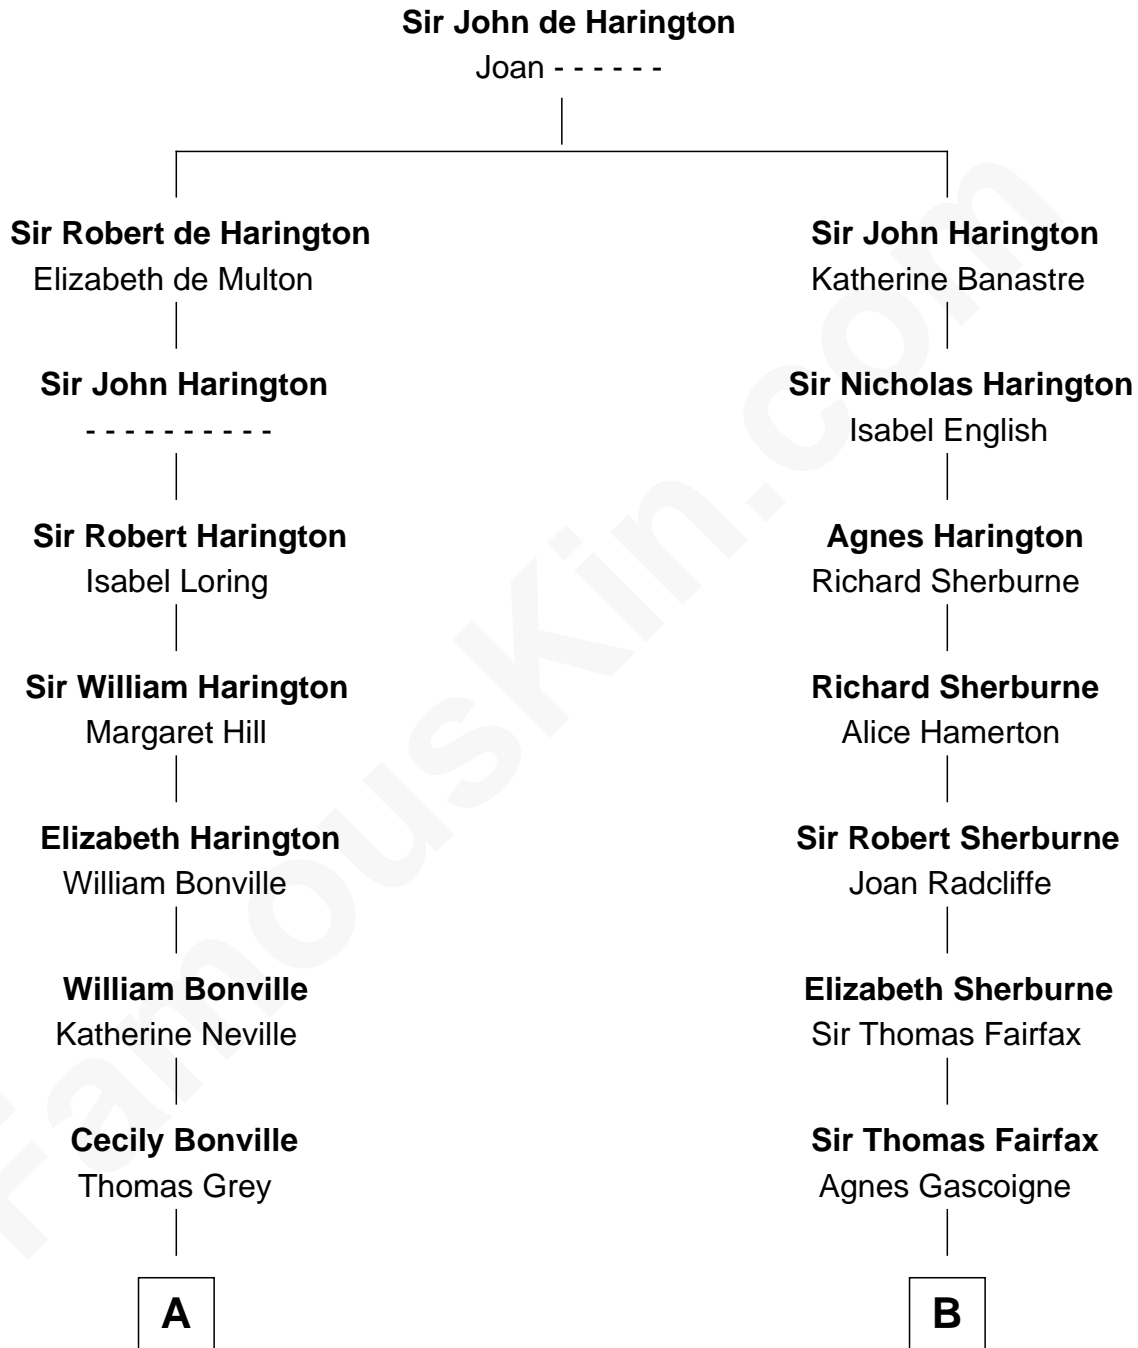

FamousKin.com
Relationship Chart of
Oliver Wendell Holmes, Sr.
American "Fireside" Poet

17th cousin 3 times removed of

Guy Ritchie
British Filmmaker

C

Edith Jane Martineau

Vivian Guy Ouseley McLaughlin

Doris Margaretta McLaughlin

Stuart John Ritchie

John Vivian Ritchie

Amber Mary Parkinson

Guy Ritchie

British Filmmaker