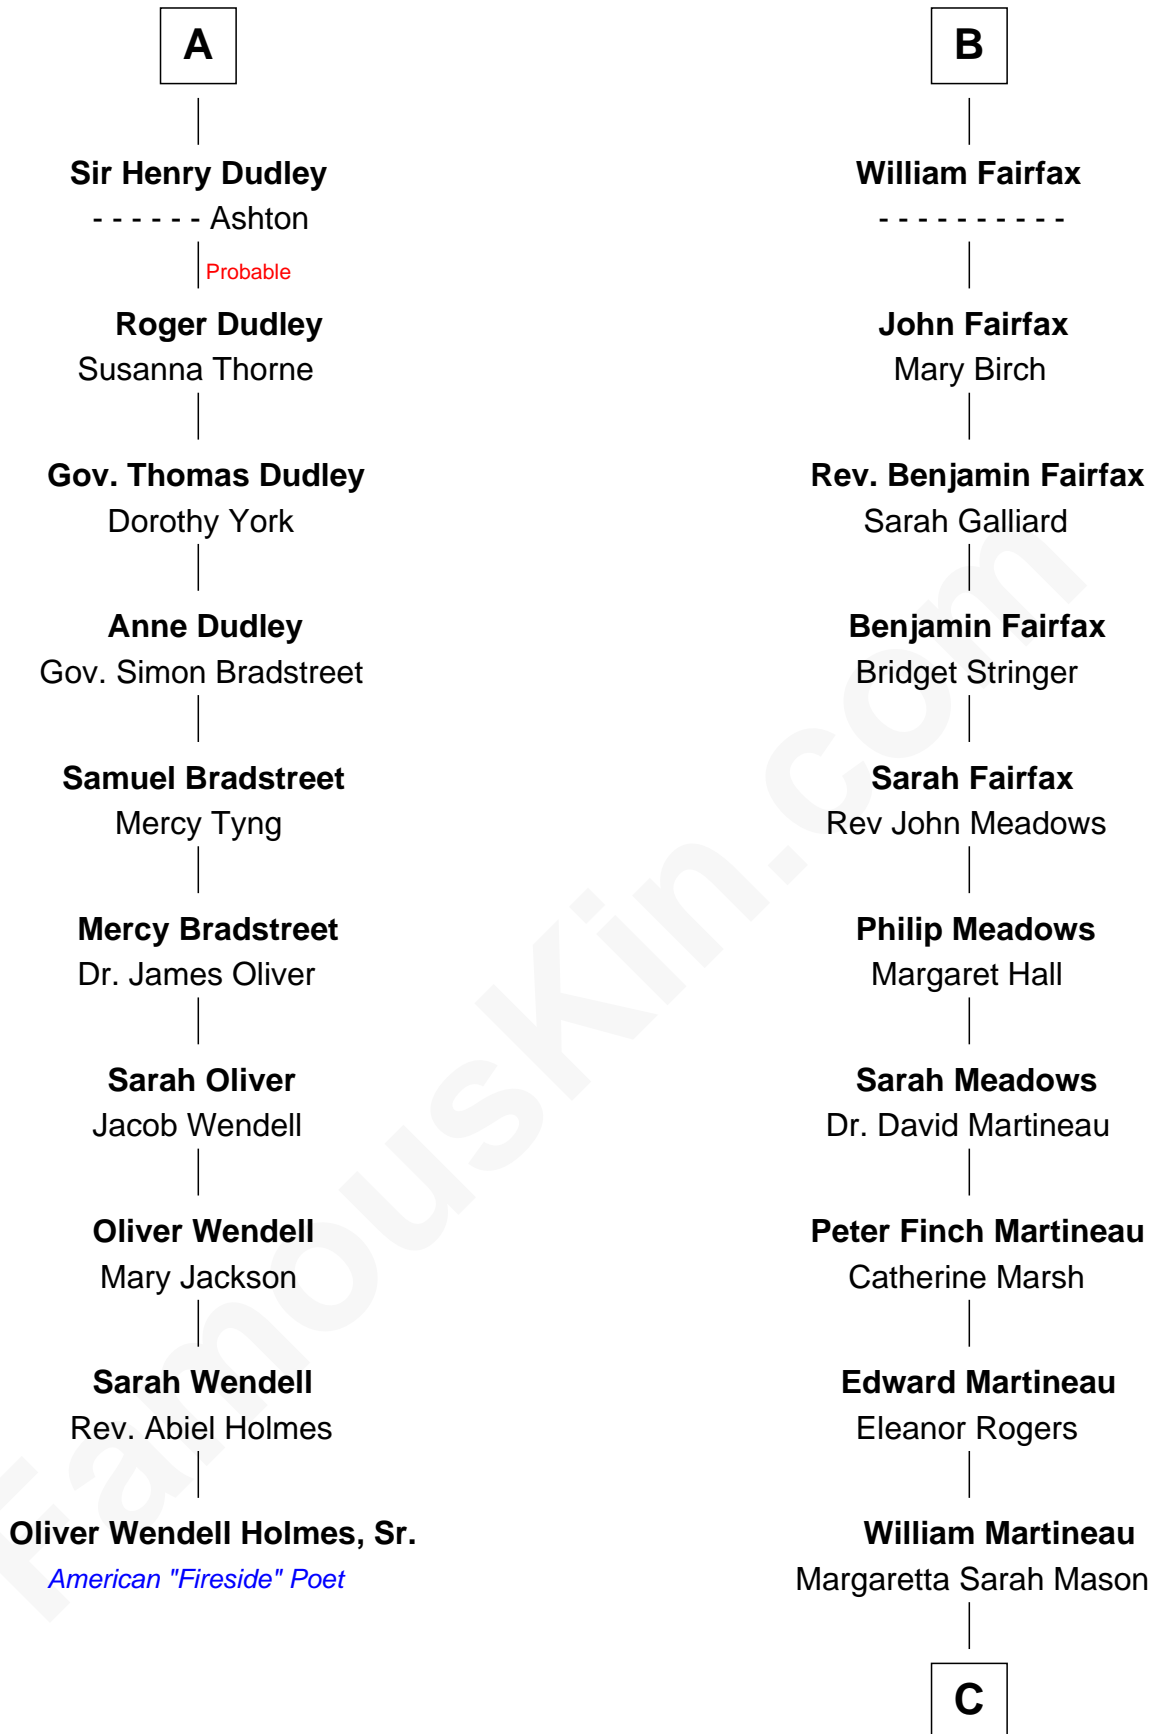

FamousKin.com
Relationship Chart of
Oliver Wendell Holmes, Sr.
American "Fireside" Poet

16th cousin 4 times removed of

Guy Ritchie
British Filmmaker

C

Edith Jane Martineau

Vivian Guy Ouseley McLaughlin

Doris Margaretta McLaughlin

Stuart John Ritchie

John Vivian Ritchie

Amber Mary Parkinson

Guy Ritchie

British Filmmaker