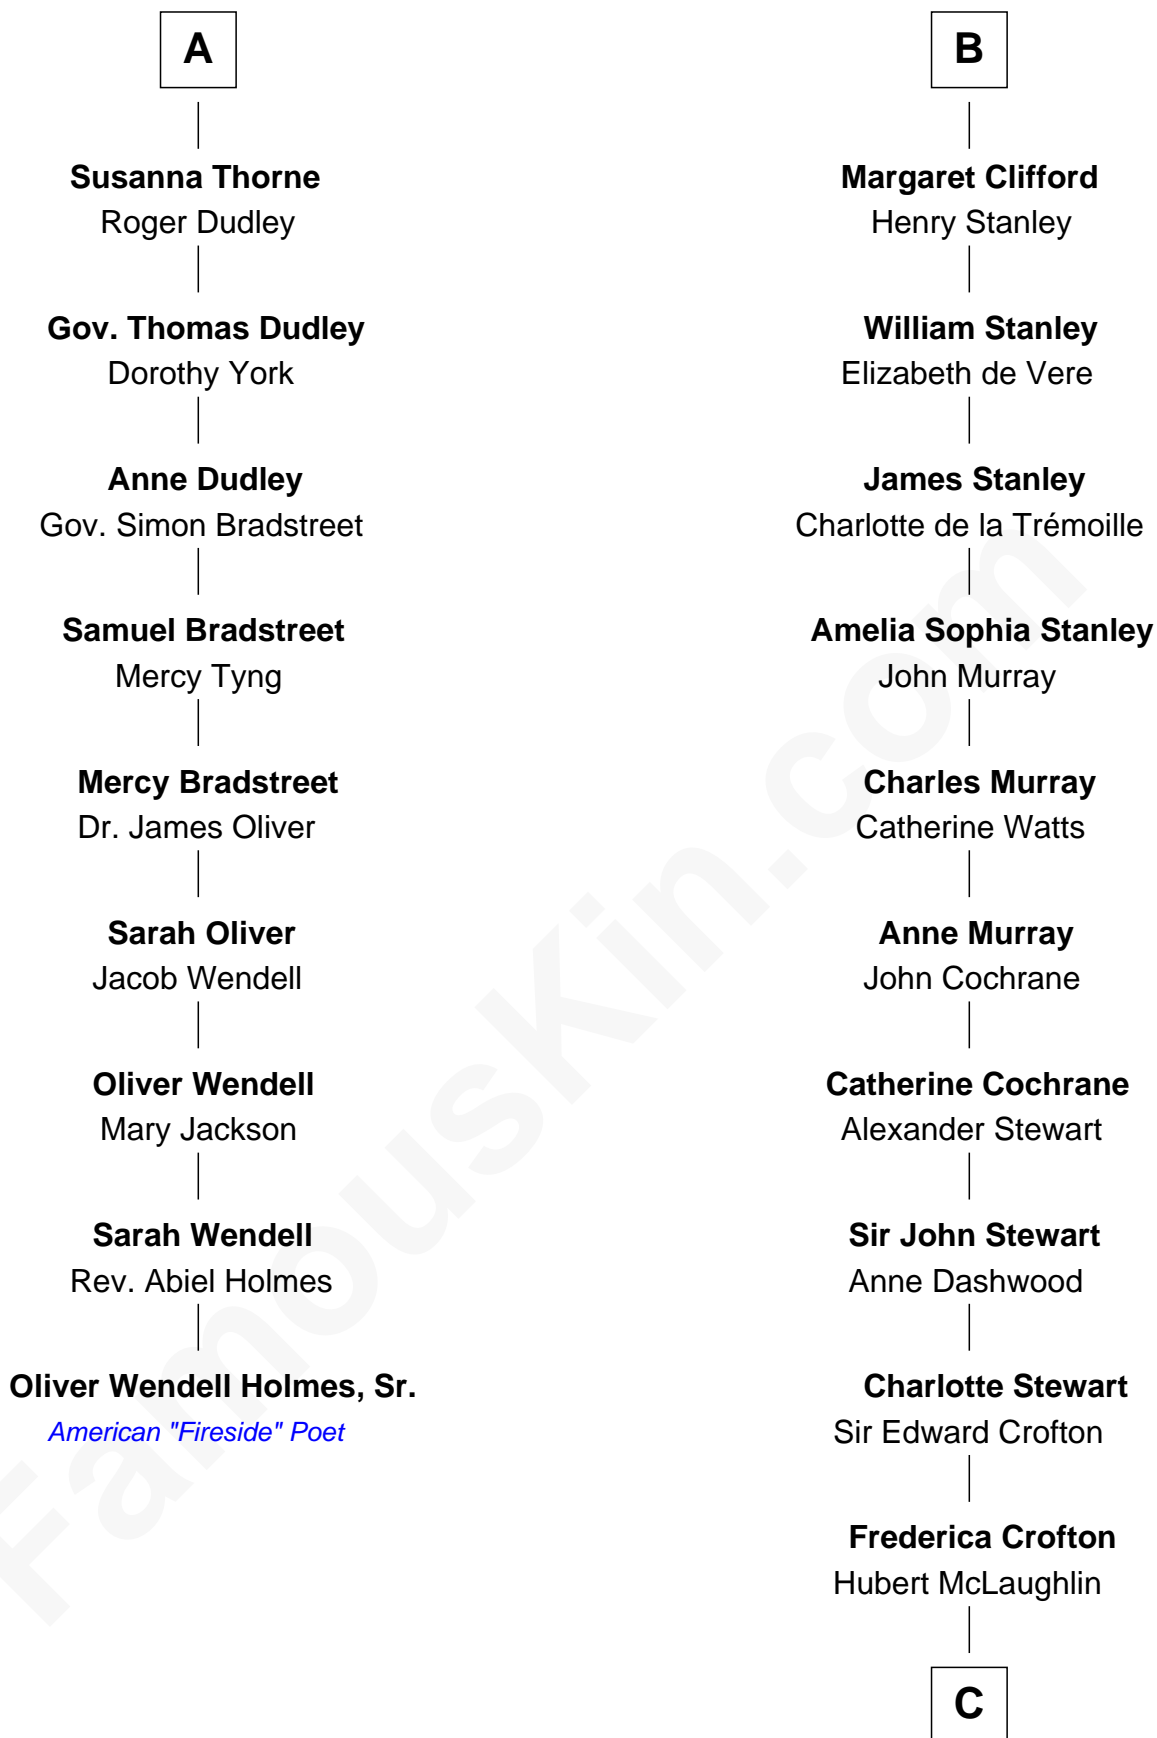

**FamousKin.com**  
**Relationship Chart of**  
**Oliver Wendell Holmes, Sr.**  
*American "Fireside" Poet*

15th cousin 5 times removed of

**Guy Ritchie**  
*British Filmmaker*

C

**Vivian Guy Ouseley McLaughlin**

Edith Jane Martineau

**Doris Margaretta McLaughlin**

Stuart John Ritchie

**John Vivian Ritchie**

Amber Mary Parkinson

**Guy Ritchie**

*British Filmmaker*