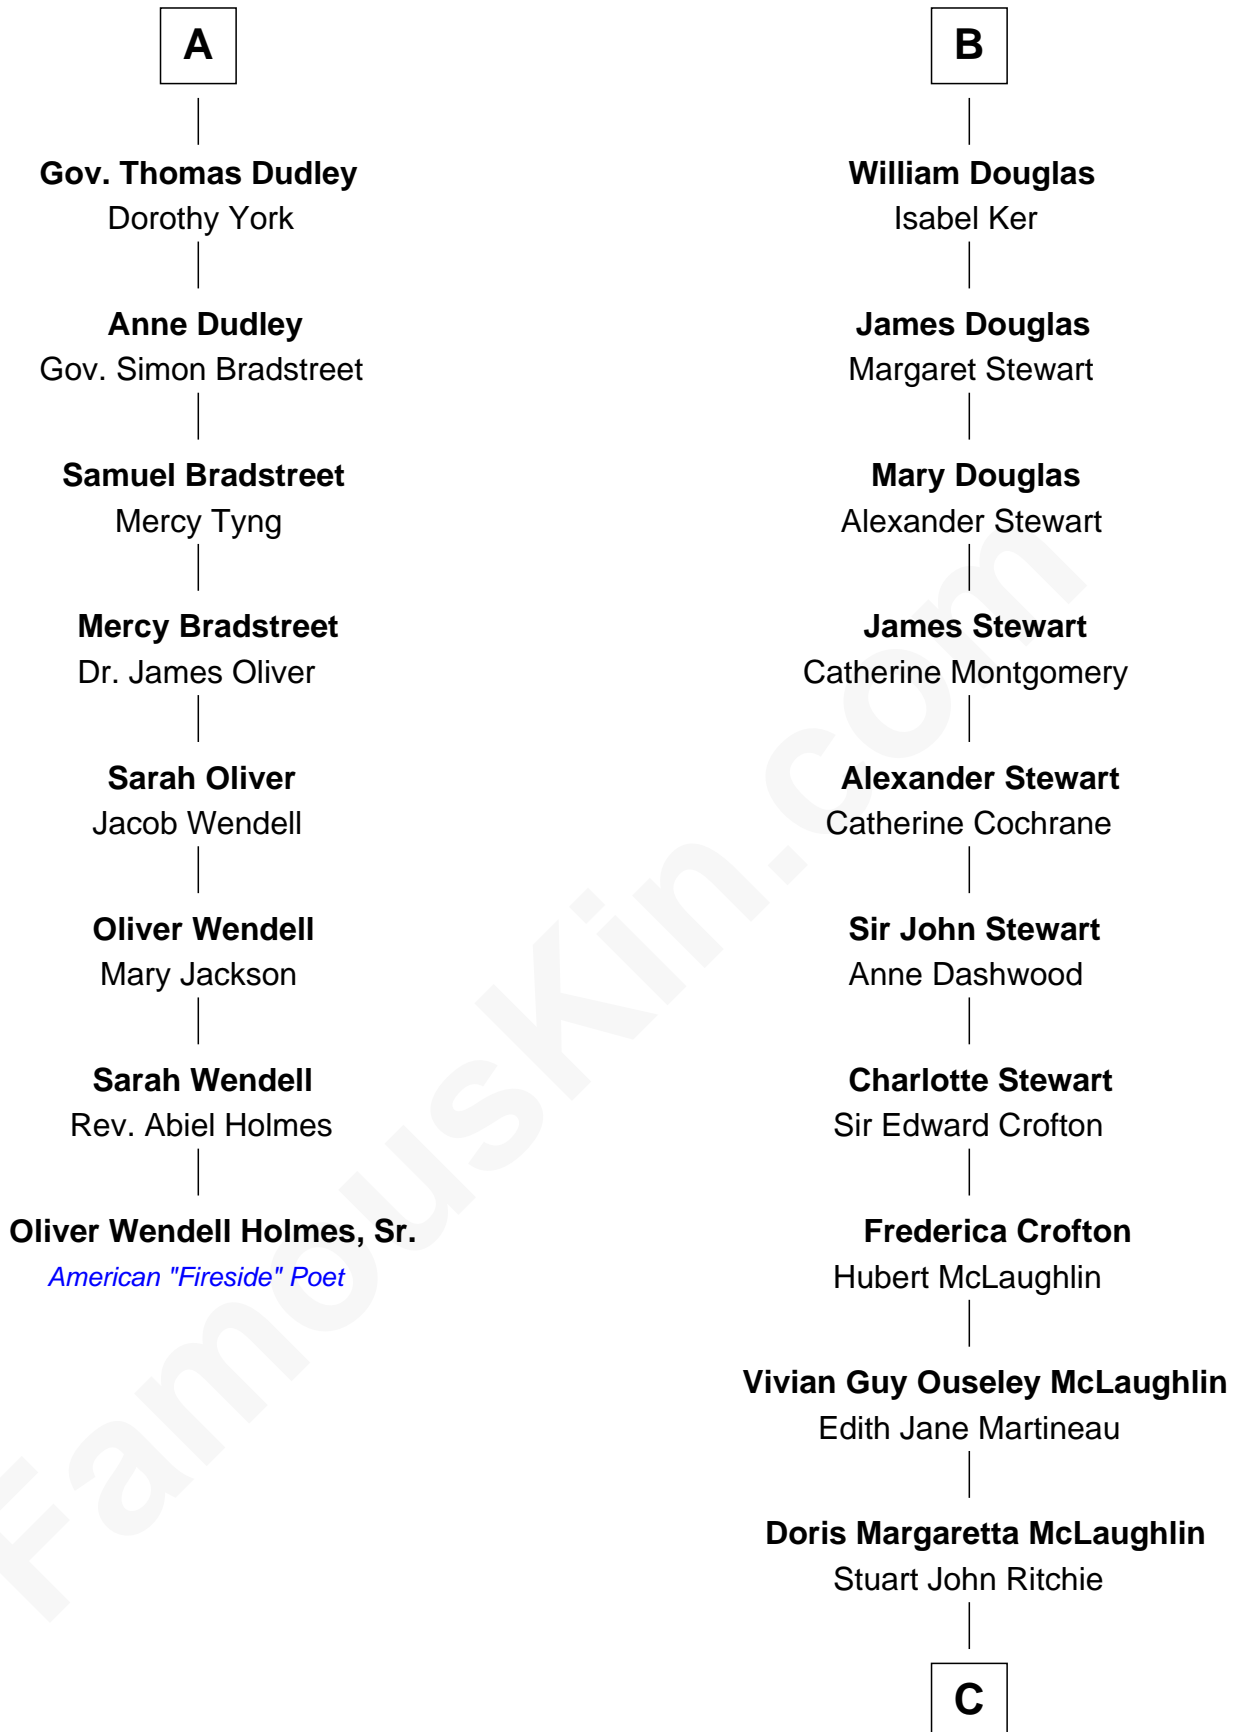

**FamousKin.com**  
**Relationship Chart of**  
**Oliver Wendell Holmes, Sr.**  
*American "Fireside" Poet*

14th cousin 4 times removed of

**Guy Ritchie**  
*British Filmmaker*

**Sir Thomas de Holand**  
 Alice Fitzalan

C

**John Vivian Ritchie**  
Amber Mary Parkinson

**Guy Ritchie**  
*British Filmmaker*

FamousKin.com