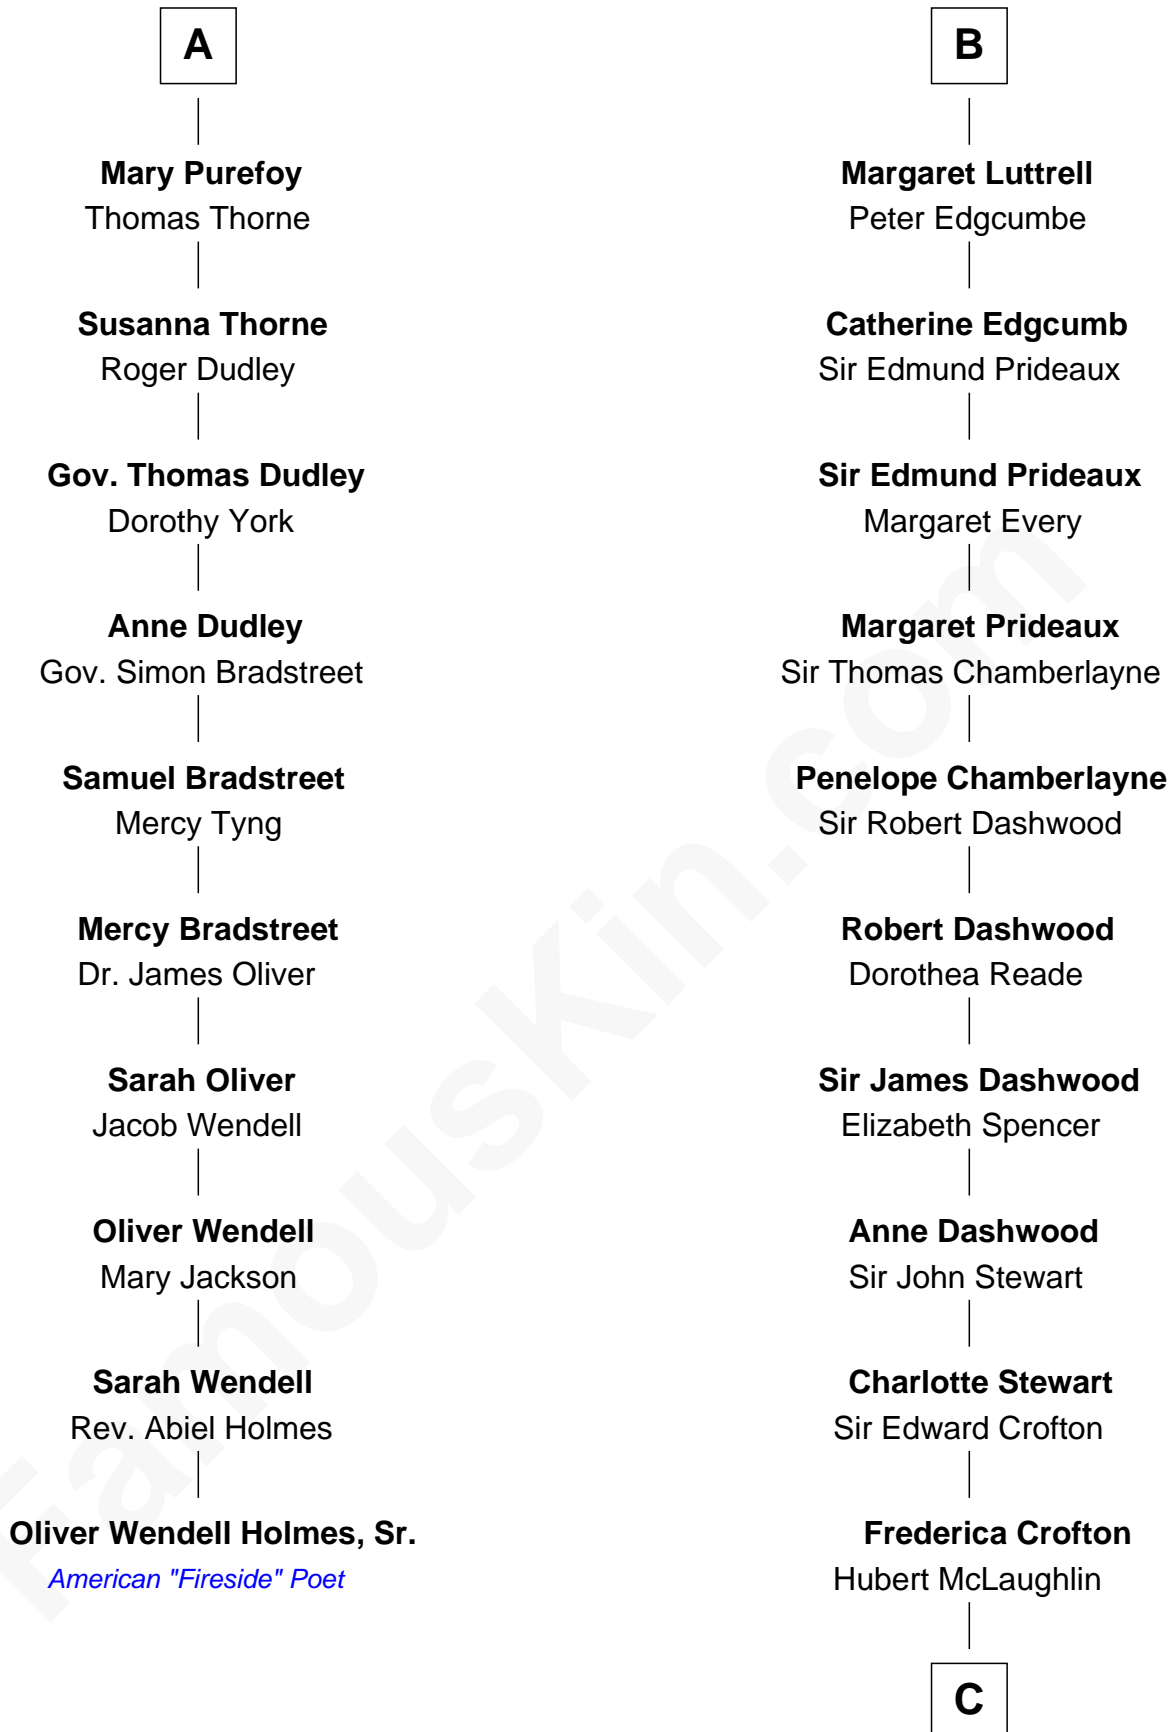

FamousKin.com
Relationship Chart of
Oliver Wendell Holmes, Sr.
American "Fireside" Poet

16th cousin 4 times removed of

Guy Ritchie
British Filmmaker

Sir John Howard
 Alice de Bois

C

Vivian Guy Ouseley McLaughlin

Edith Jane Martineau

Doris Margaretta McLaughlin

Stuart John Ritchie

John Vivian Ritchie

Amber Mary Parkinson

Guy Ritchie

British Filmmaker