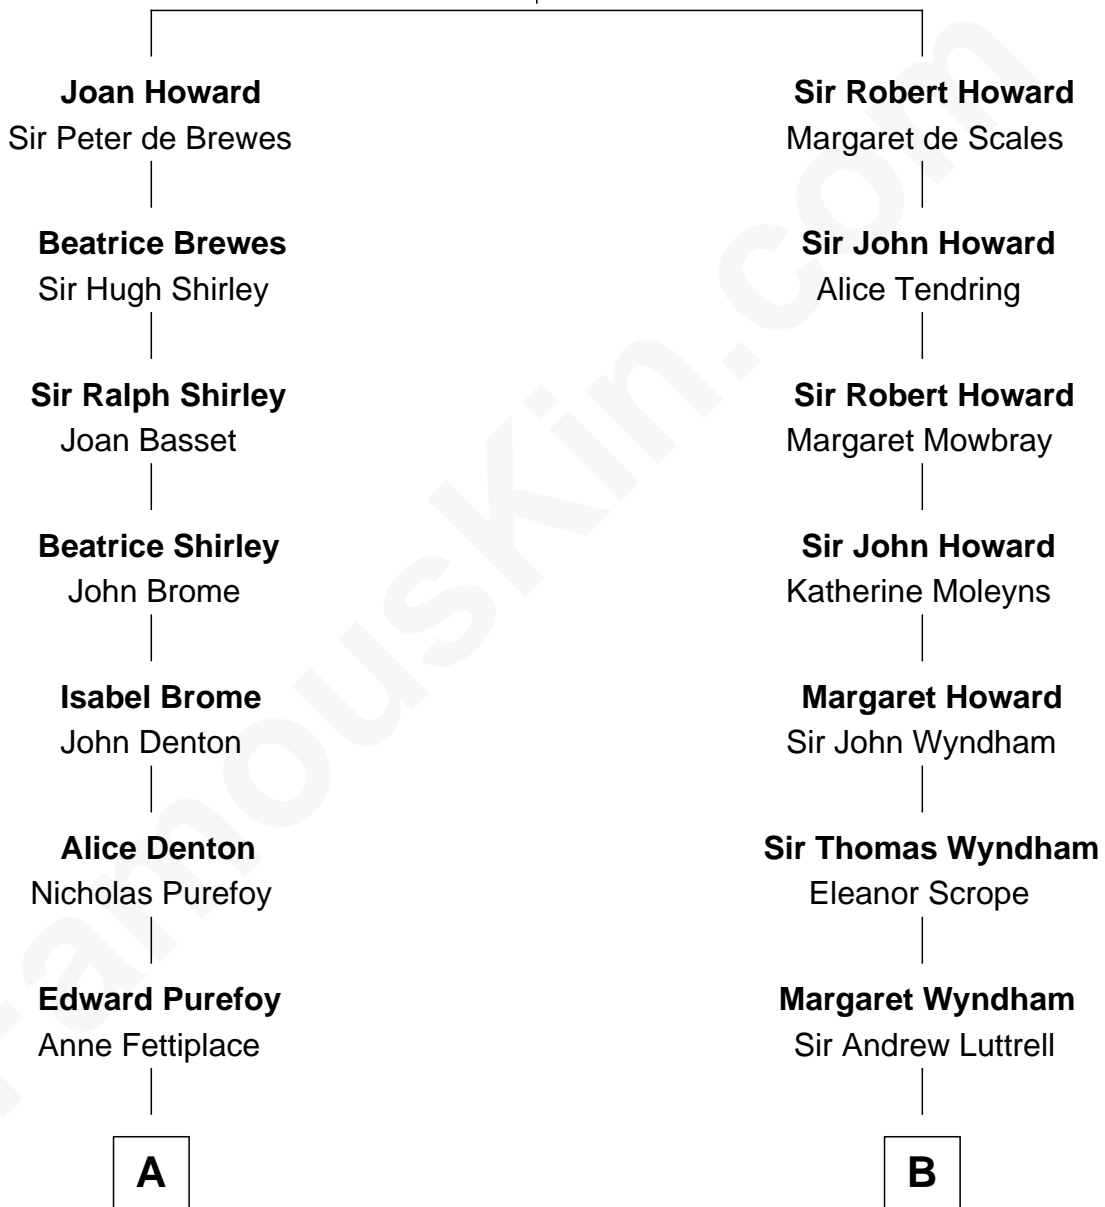

FamousKin.com
Relationship Chart of
Oliver Wendell Holmes, Sr.
American "Fireside" Poet

16th cousin 4 times removed of

Guy Ritchie
British Filmmaker

Sir John Howard
 Alice de Bois

C

Vivian Guy Ouseley McLaughlin

Edith Jane Martineau

Doris Margaretta McLaughlin

Stuart John Ritchie

John Vivian Ritchie

Amber Mary Parkinson

Guy Ritchie

British Filmmaker