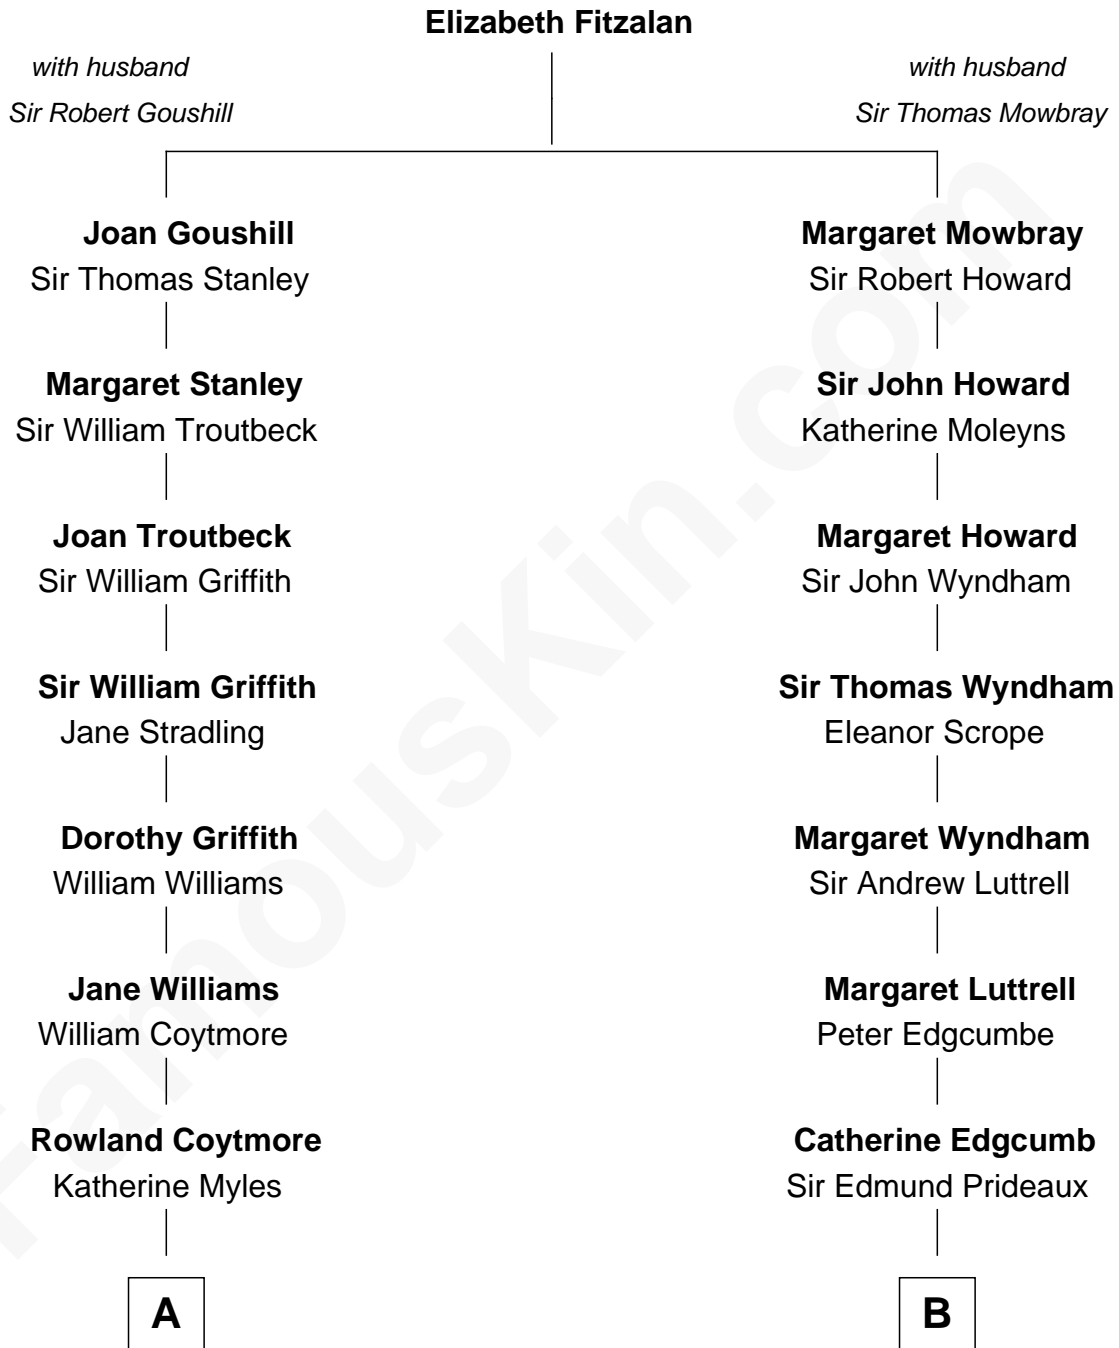

FamousKin.com
Relationship Chart of
Oliver Wendell Holmes, Sr.
American "Fireside" Poet

13th cousin 5 times removed of

Guy Ritchie
British Filmmaker

C

John Vivian Ritchie
Amber Mary Parkinson

Guy Ritchie
British Filmmaker

FamousKin.com