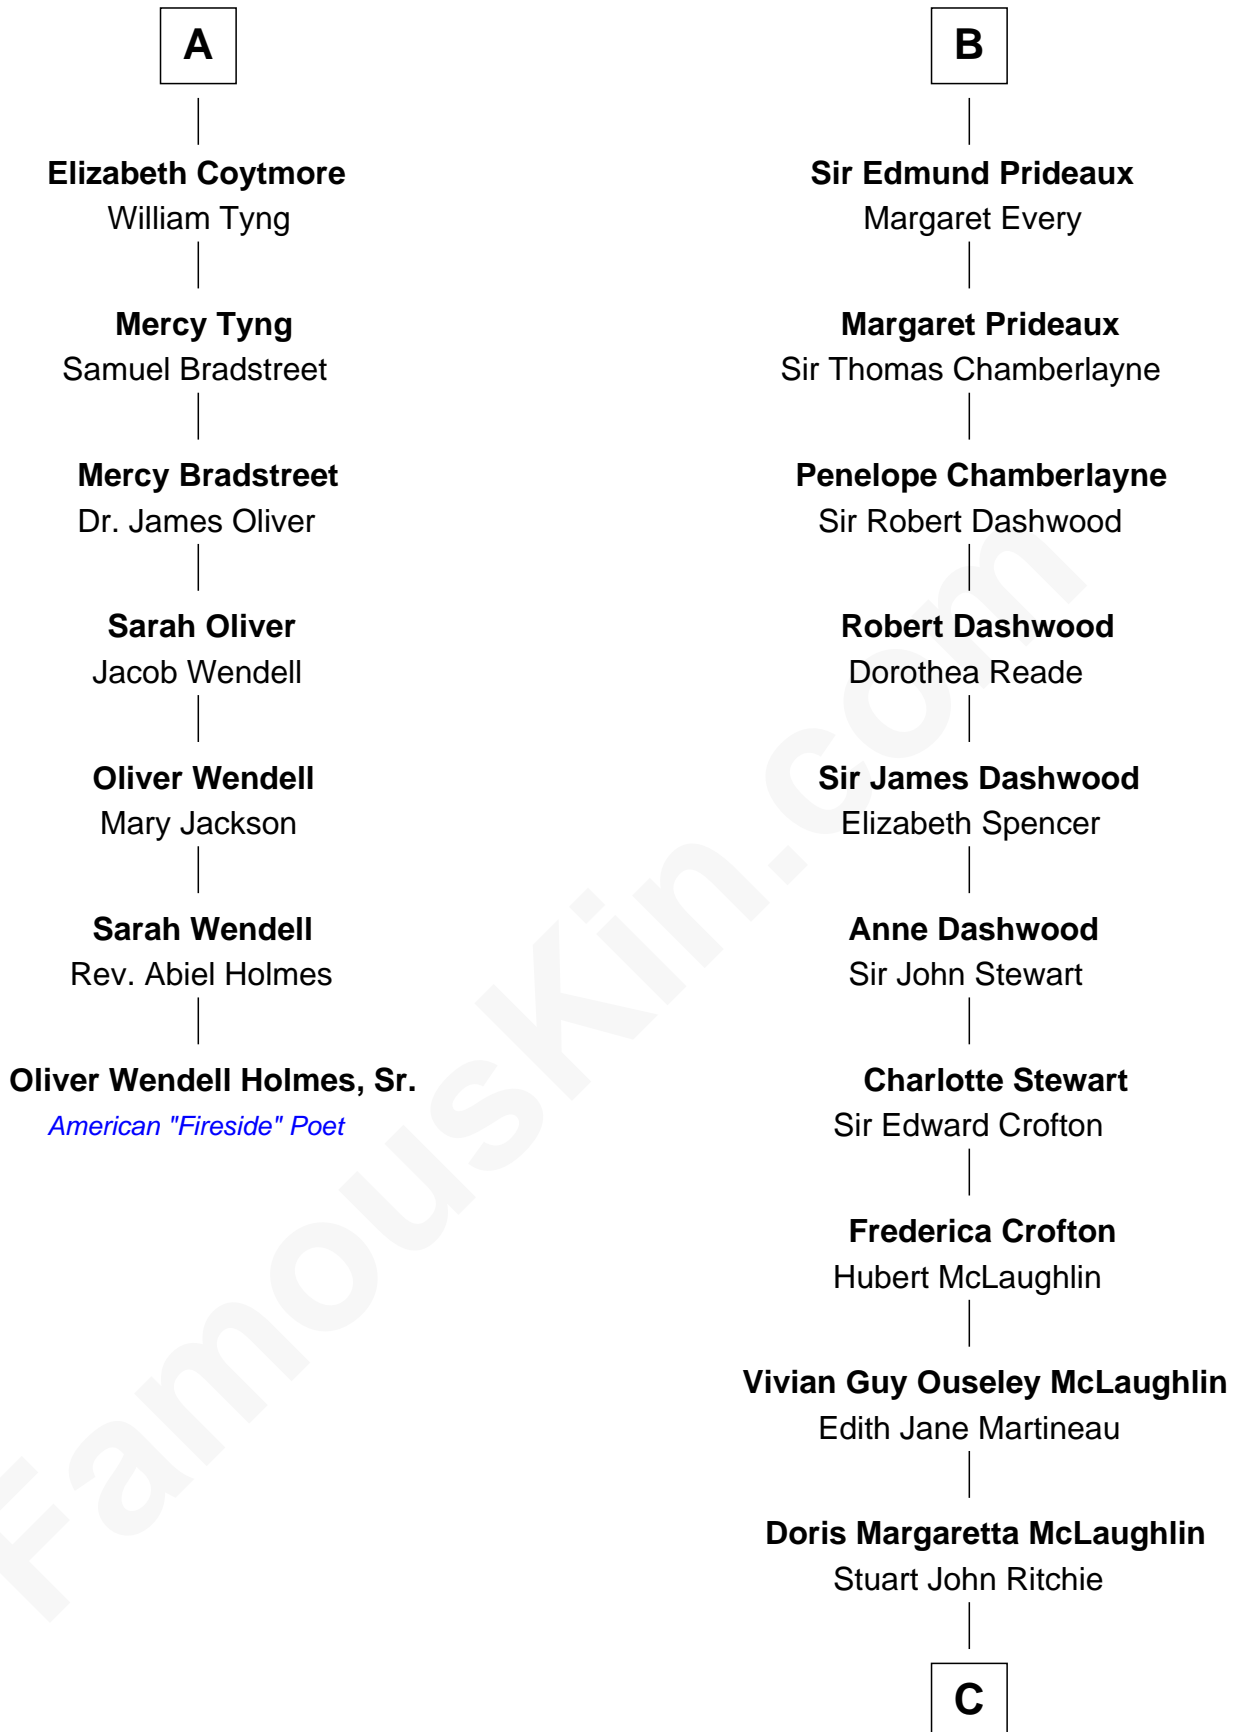

FamousKin.com
Relationship Chart of
Oliver Wendell Holmes, Sr.
American "Fireside" Poet

13th cousin 5 times removed of

Guy Ritchie
British Filmmaker

C

John Vivian Ritchie
Amber Mary Parkinson

Guy Ritchie
British Filmmaker