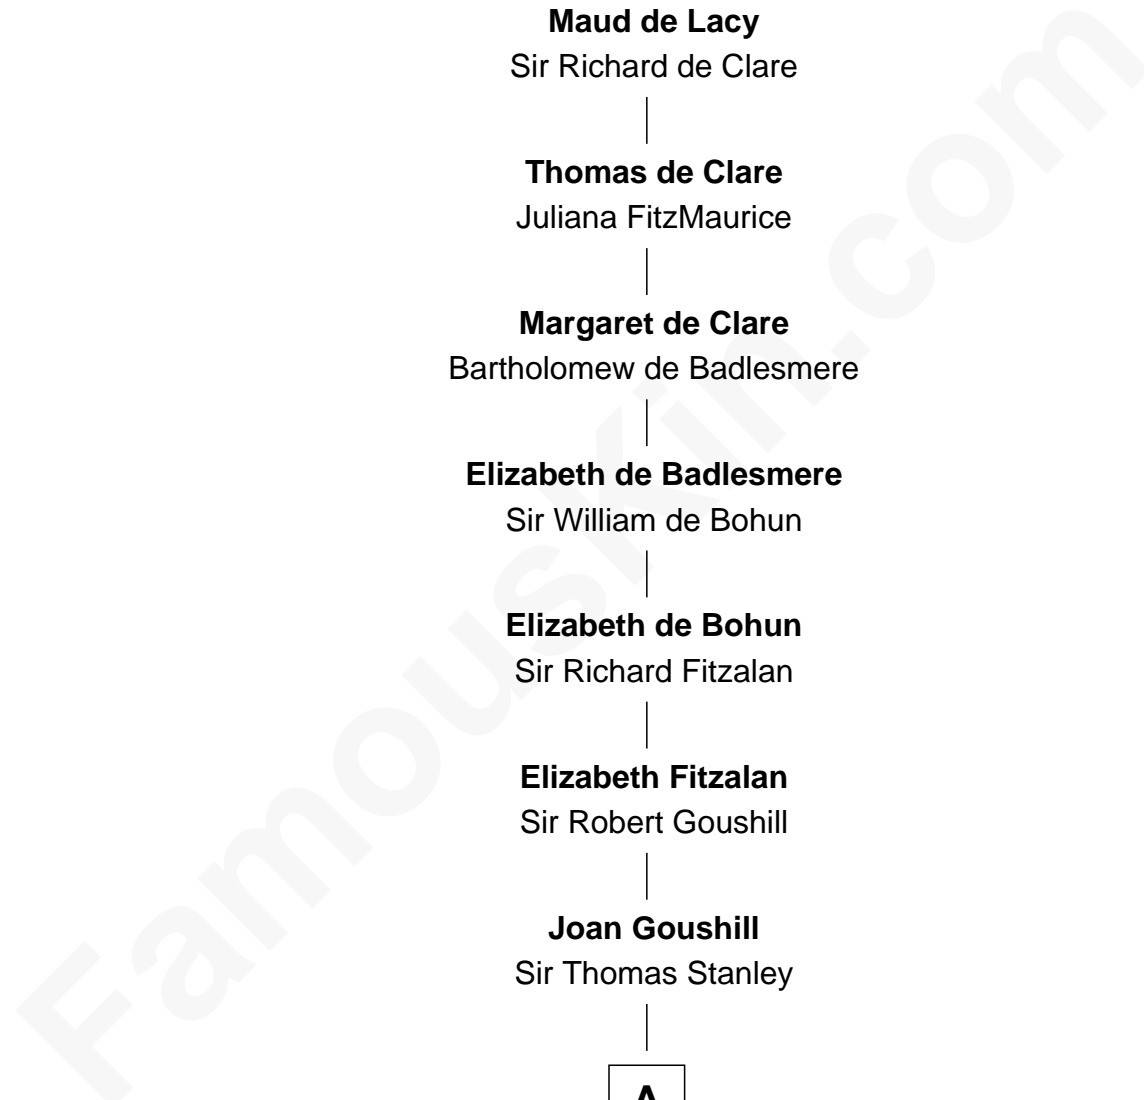

FamousKin.com
Relationship Chart of
Oliver Wendell Holmes, Sr.

American "Fireside" Poet

18th Great-grandson of

John de Lacy

Magna Carta Surety

John de Lacy

Margaret de Quincy

Maud de Lacy

Sir Richard Fitzalan

Elizabeth Fitzalan

Sir Robert Goushill

Joan Goushill

Sir Thomas Stanley

A

A

—
Margaret Stanley
Sir William Troutbeck