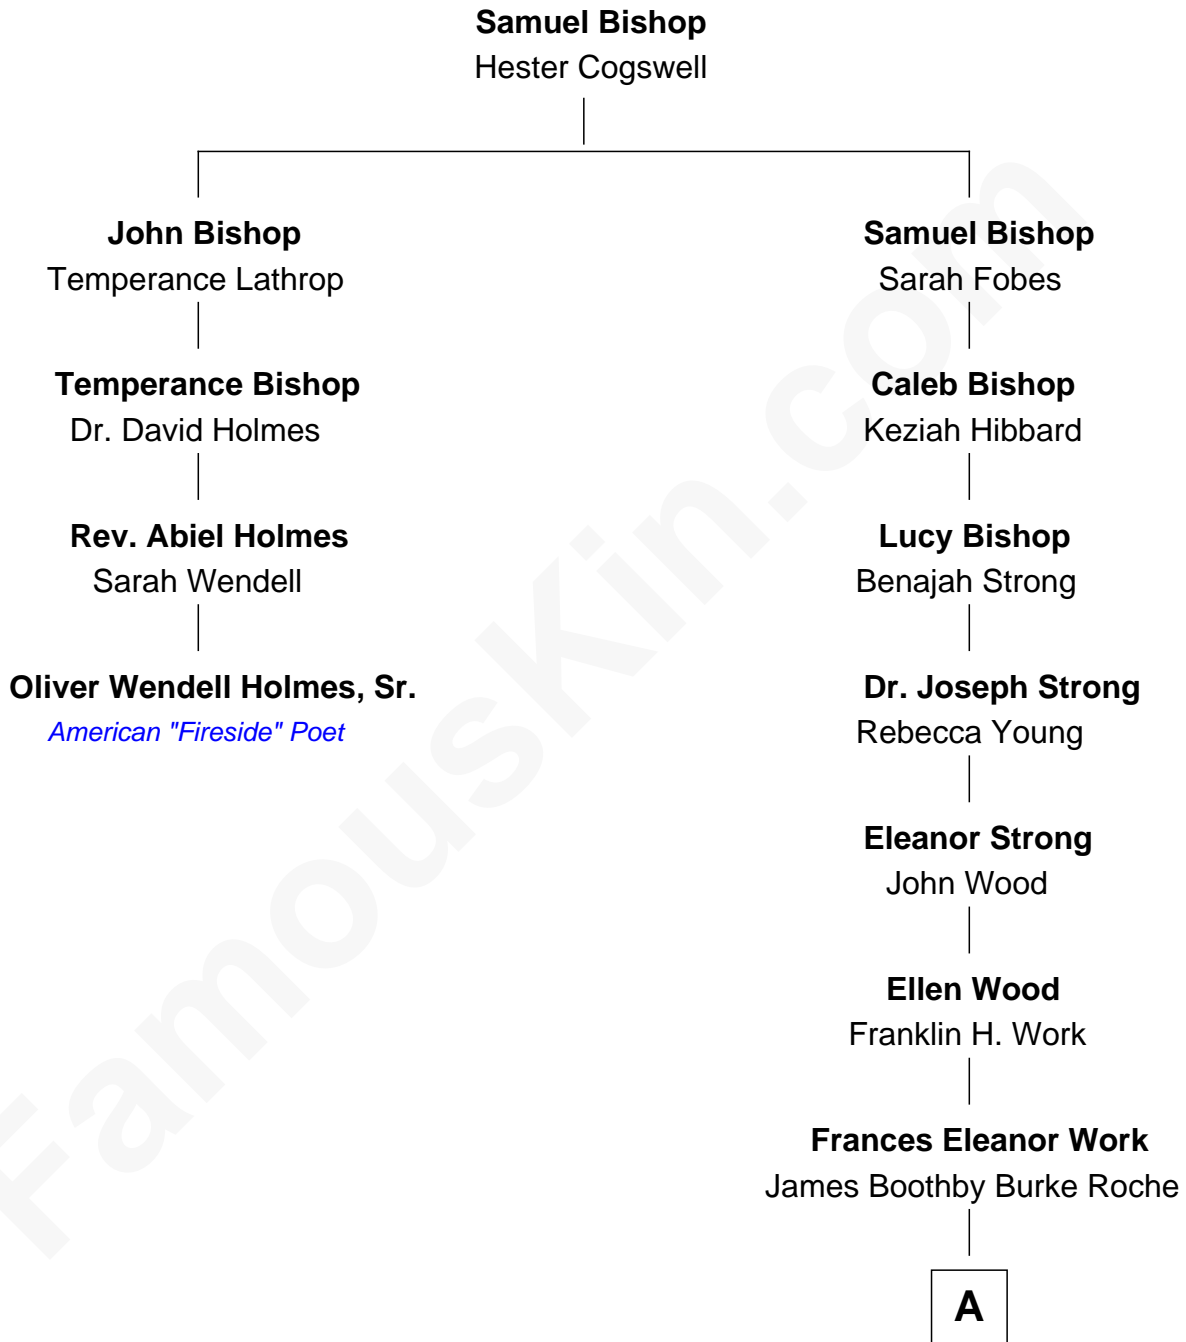

**FamousKin.com**  
**Relationship Chart of**  
**Oliver Wendell Holmes, Sr.**  
*American "Fireside" Poet*

3rd cousin 7 times removed of

**Oliver Platt**  
*Movie Actor*

**A**

—  
**Cynthia Burke Roche**

Arthur Scott Burden

—  
**Eileen Burden**

Walter Maynard

—  
**Sheila Maynard**

Nicholas Platt

—  
**Oliver Platt**

*Movie Actor*