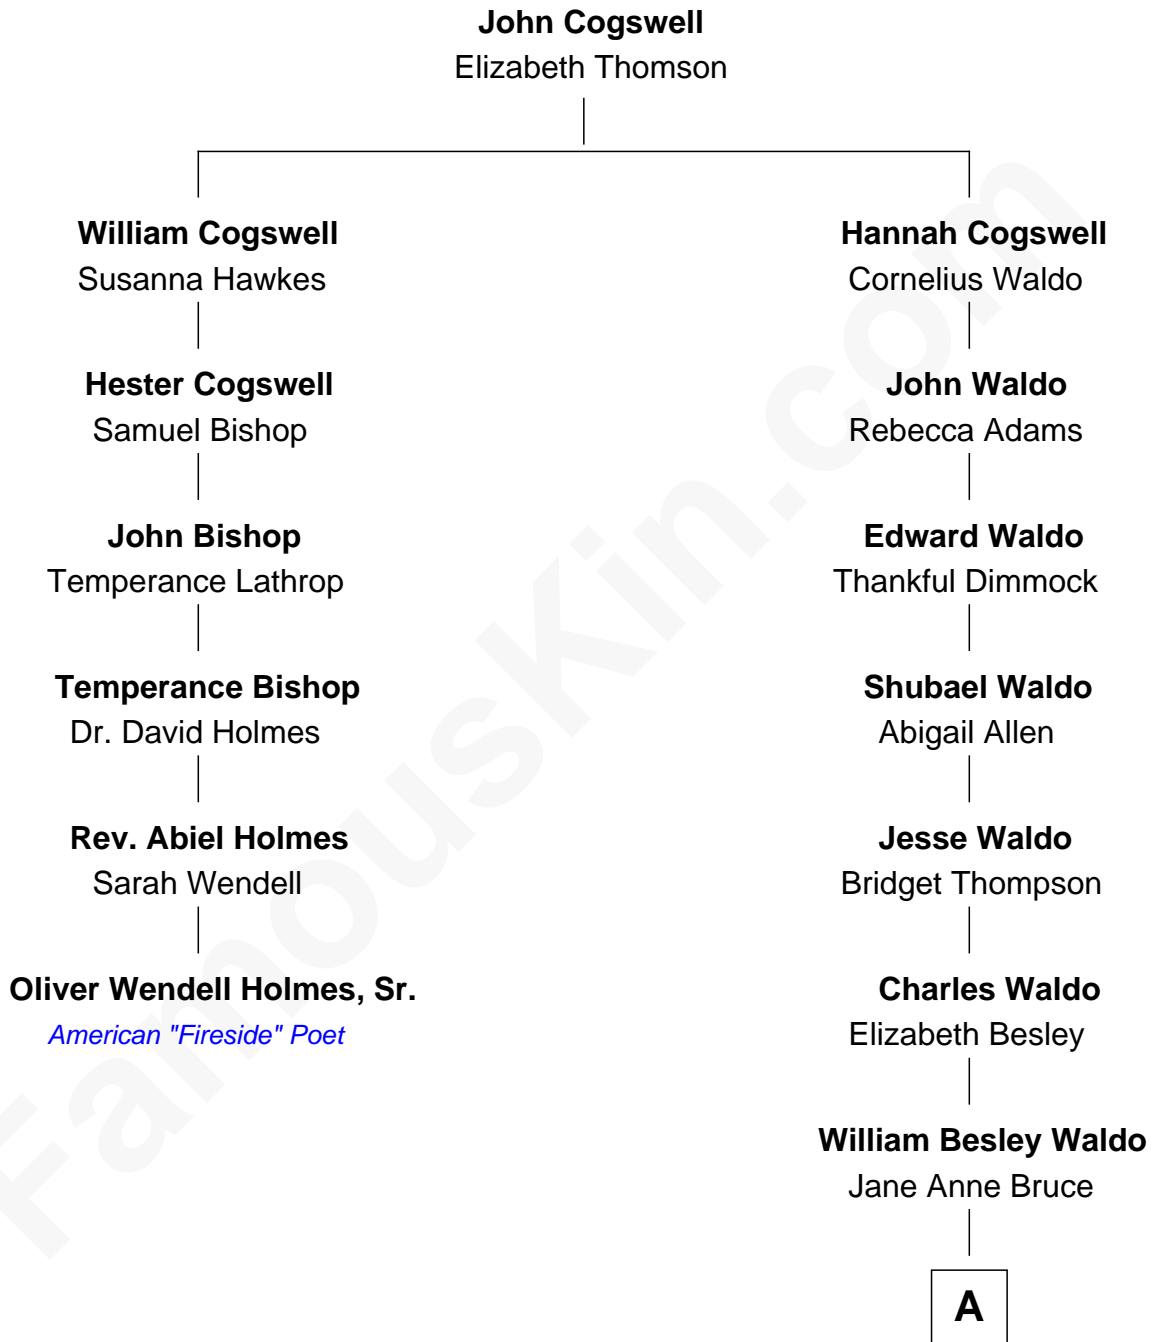

FamousKin.com
Relationship Chart of
Oliver Wendell Holmes, Sr.
American "Fireside" Poet

5th cousin 5 times removed of

Lee Remick
Movie Actress

A

|
John Bruce Waldo

Helen Brett

|
Lewis Howell Waldo

Eliza Gertrude Duffield

|
Margaret Gertrude Waldo

Frank Edwin Remick

|
Lee Remick

Movie Actress