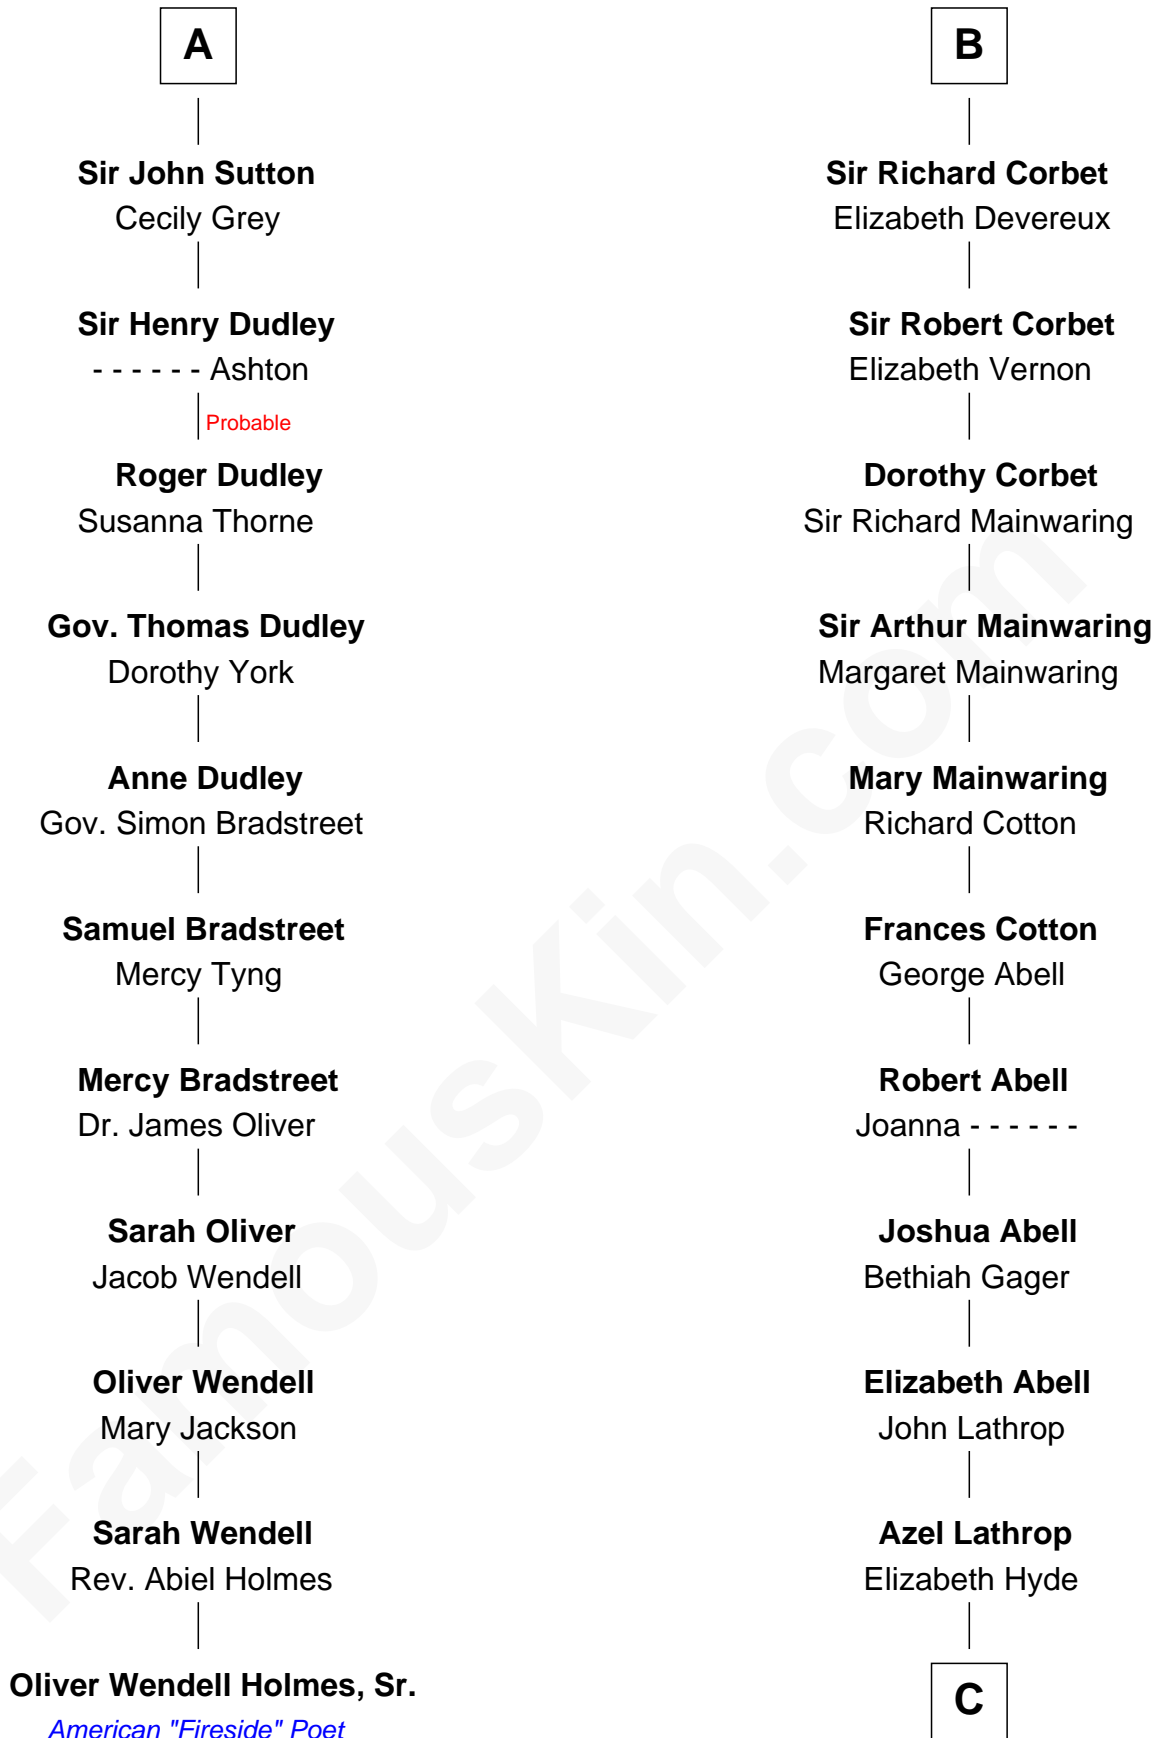

FamousKin.com
Relationship Chart of
Oliver Wendell Holmes, Sr.
American "Fireside" Poet

17th cousin 3 times removed of

Marjorie Post
Founder of General Foods

C

Erastus Lathrop

Sarah Bailey

Caroline Cushman Lathrop

Charles Rollin Post

Charles William Post

Elle Letitia Merriweather

Marjorie Post

Founder of General Foods

FamousKin.com