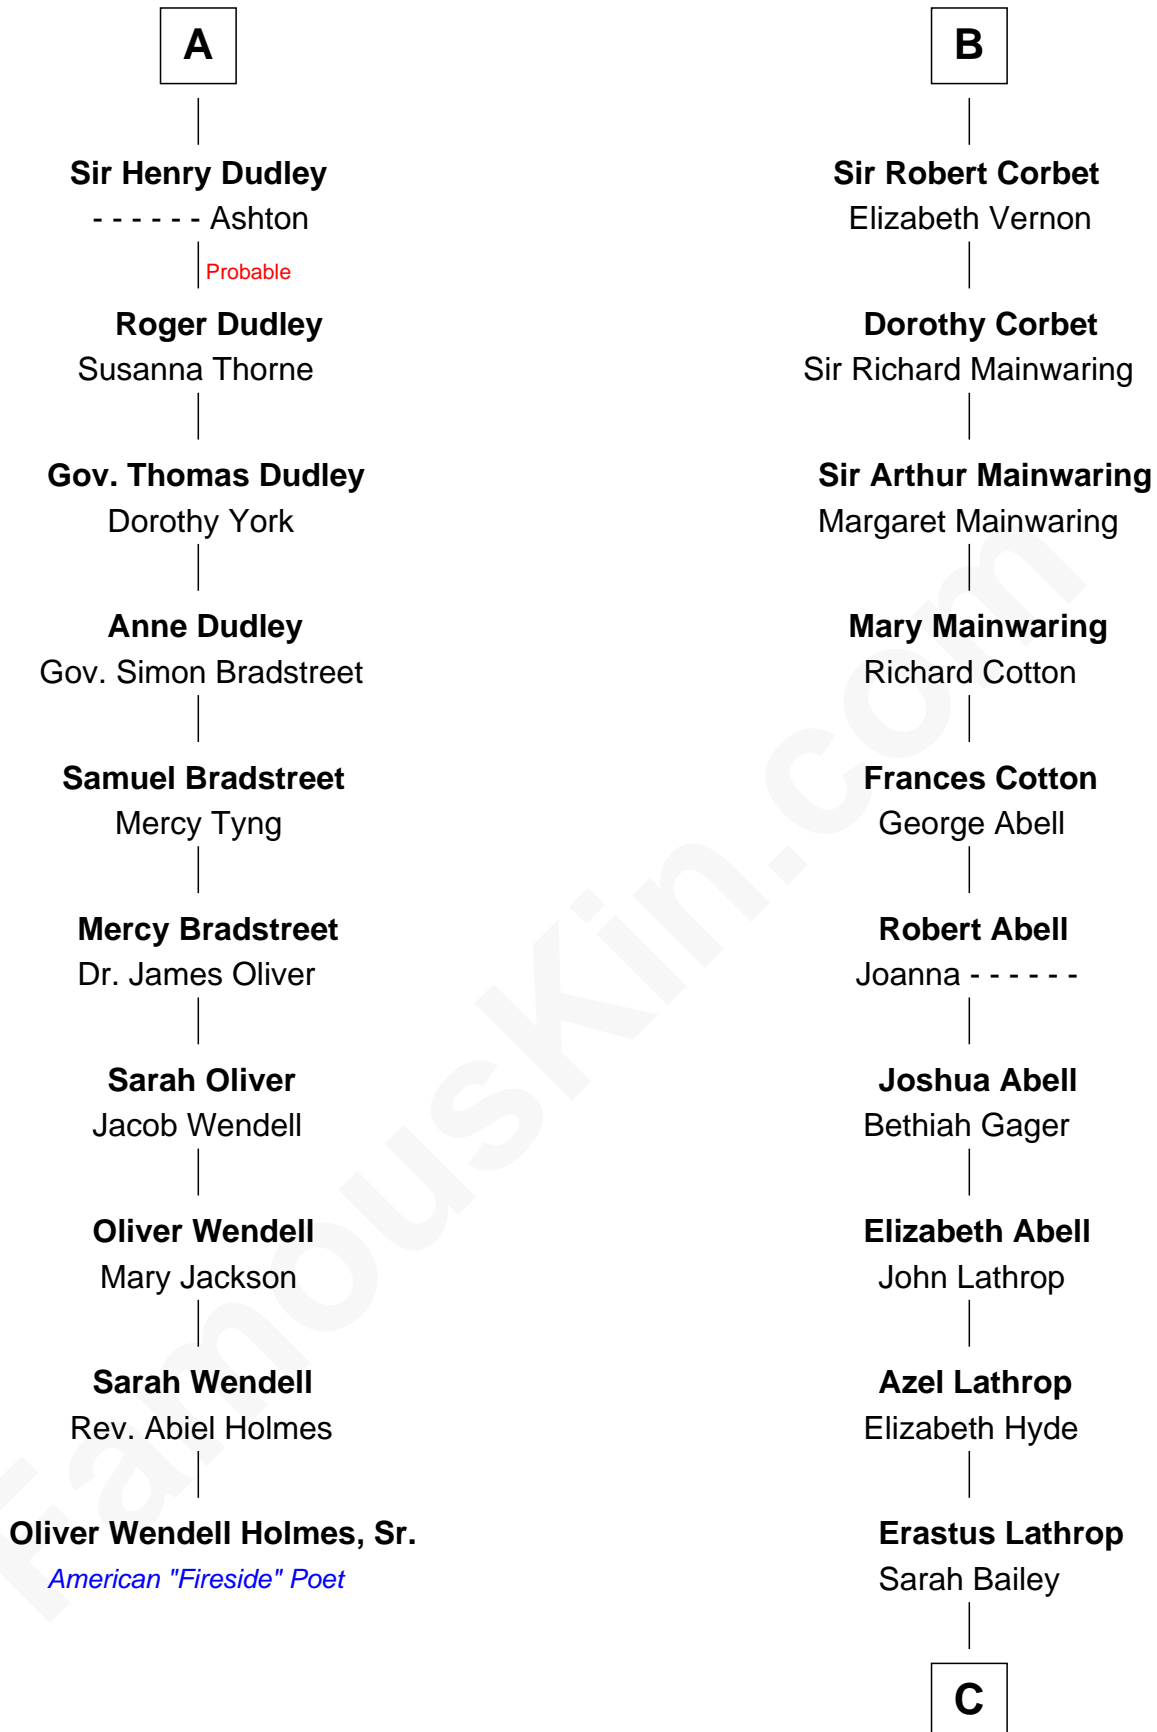

FamousKin.com
Relationship Chart of
Oliver Wendell Holmes, Sr.
American "Fireside" Poet

16th cousin 2 times removed of

C. W. Post
Founder of Post Cereals

C

Caroline Cushman Lathrop

Charles Rollin Post

C. W. Post