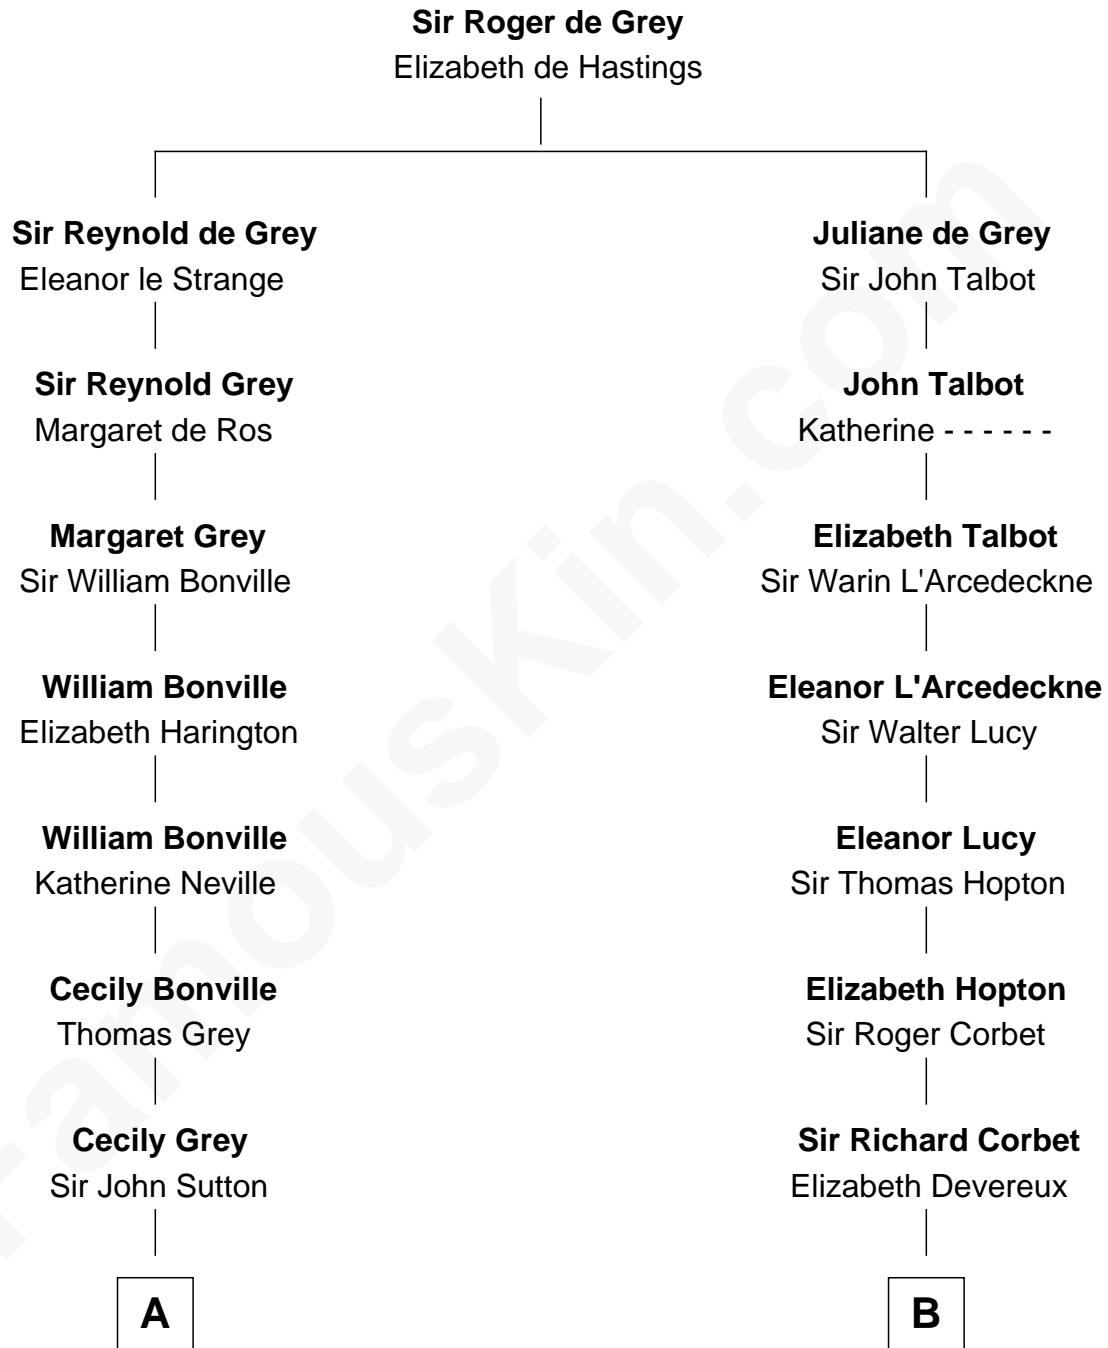

FamousKin.com
Relationship Chart of
Oliver Wendell Holmes, Sr.
American "Fireside" Poet

16th cousin 2 times removed of

C. W. Post
Founder of Post Cereals

C

Caroline Cushman Lathrop

Charles Rollin Post

C. W. Post