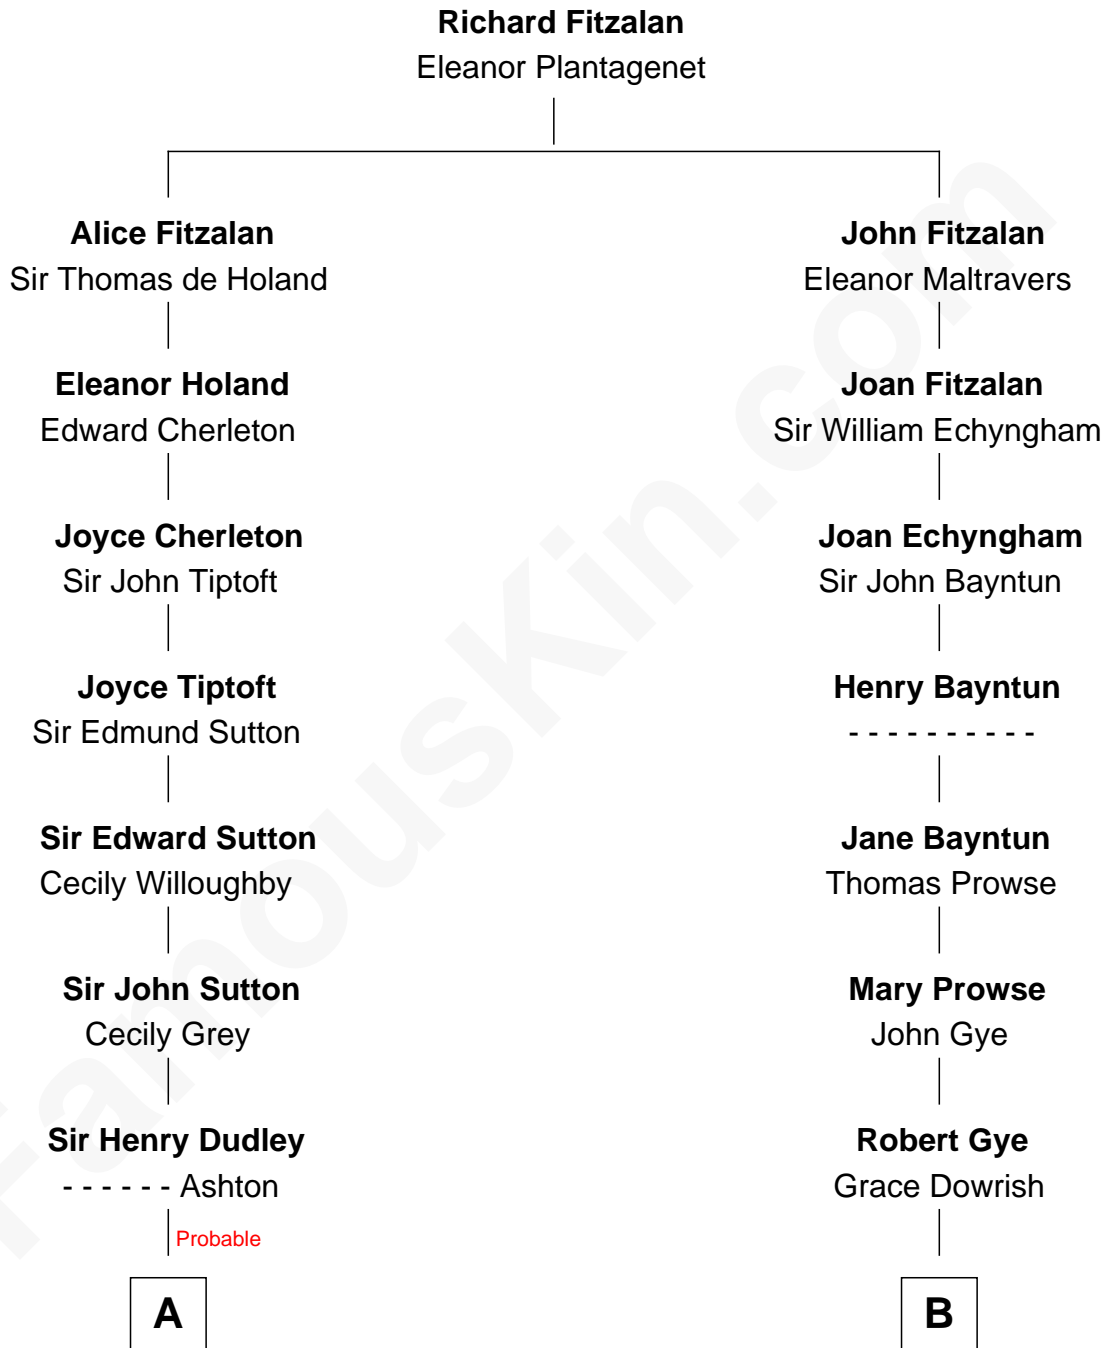

**FamousKin.com**  
**Relationship Chart of**  
**Oliver Wendell Holmes, Sr.**  
*American "Fireside" Poet*

15th cousin 3 times removed of

**Pete Seeger**  
*American Folk Singer*

C

**Charles Louis Seeger**  
Constance de Clyver Edson

**Pete Seeger**  
*American Folk Singer*

FamousKin.com