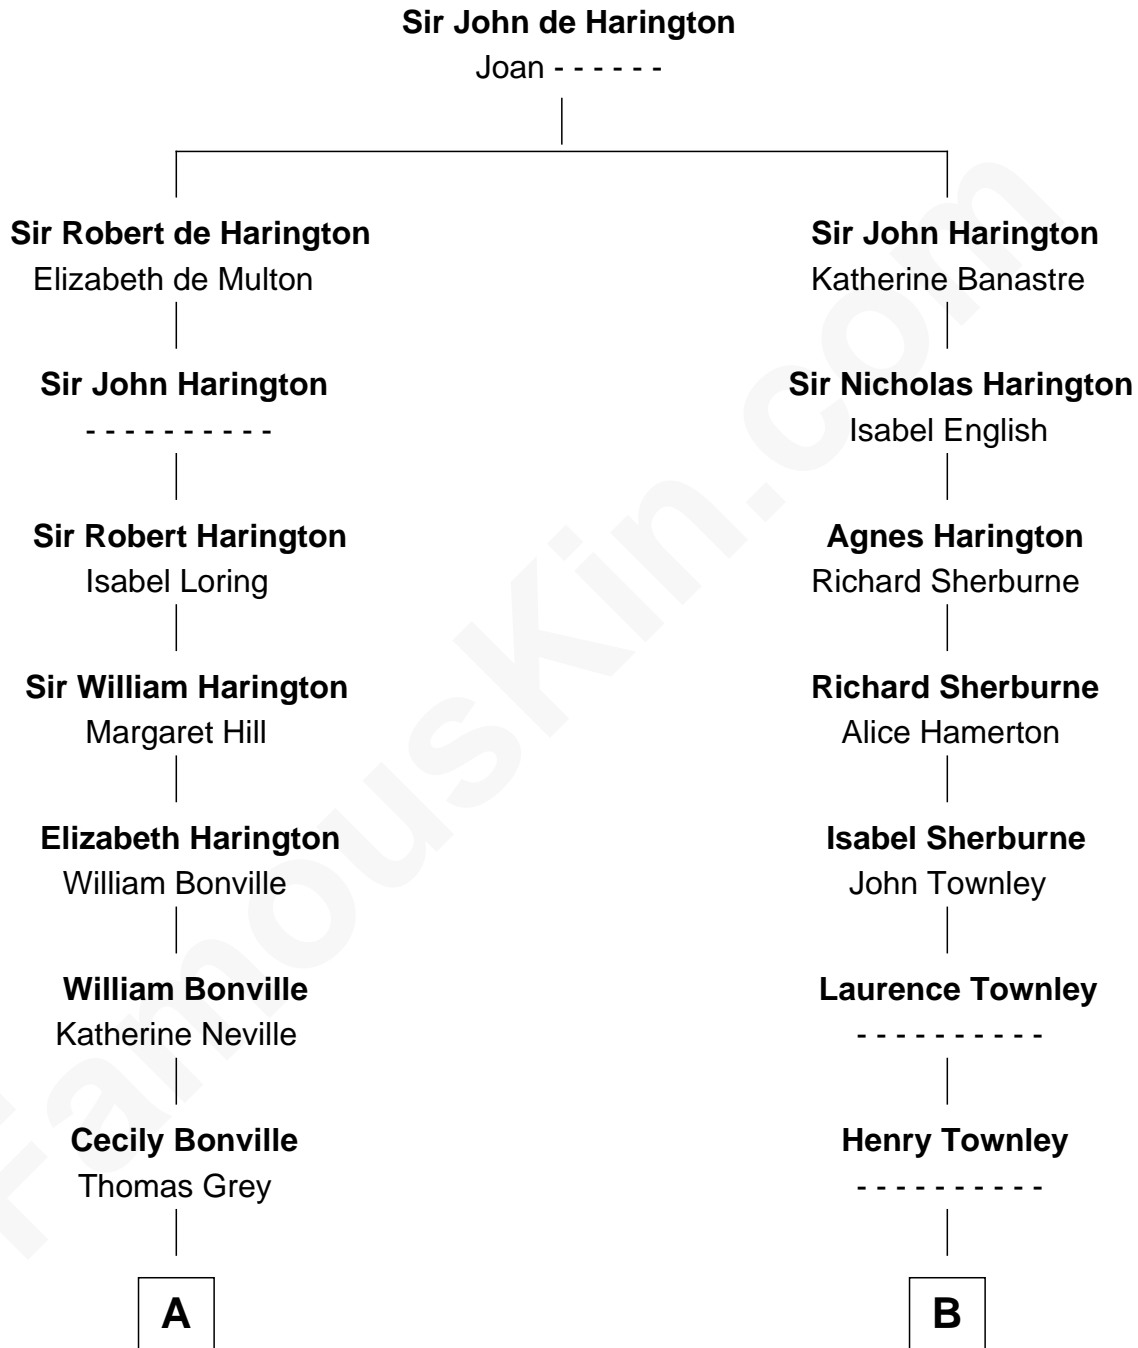

FamousKin.com
Relationship Chart of
Oliver Wendell Holmes, Sr.
American "Fireside" Poet

17th cousin 4 times removed of

Adlai Stevenson III
U.S. Senator from Illinois

C

Mary Peachy Frye
Rev. Lewis Warner Green

Letitia Green
Adlai Ewing Stevenson

Lewis Green Stevenson
Helen Louise Davis

Adlai Ewing Stevenson
Ellen Borden

Adlai Stevenson III
U.S. Senator from Illinois