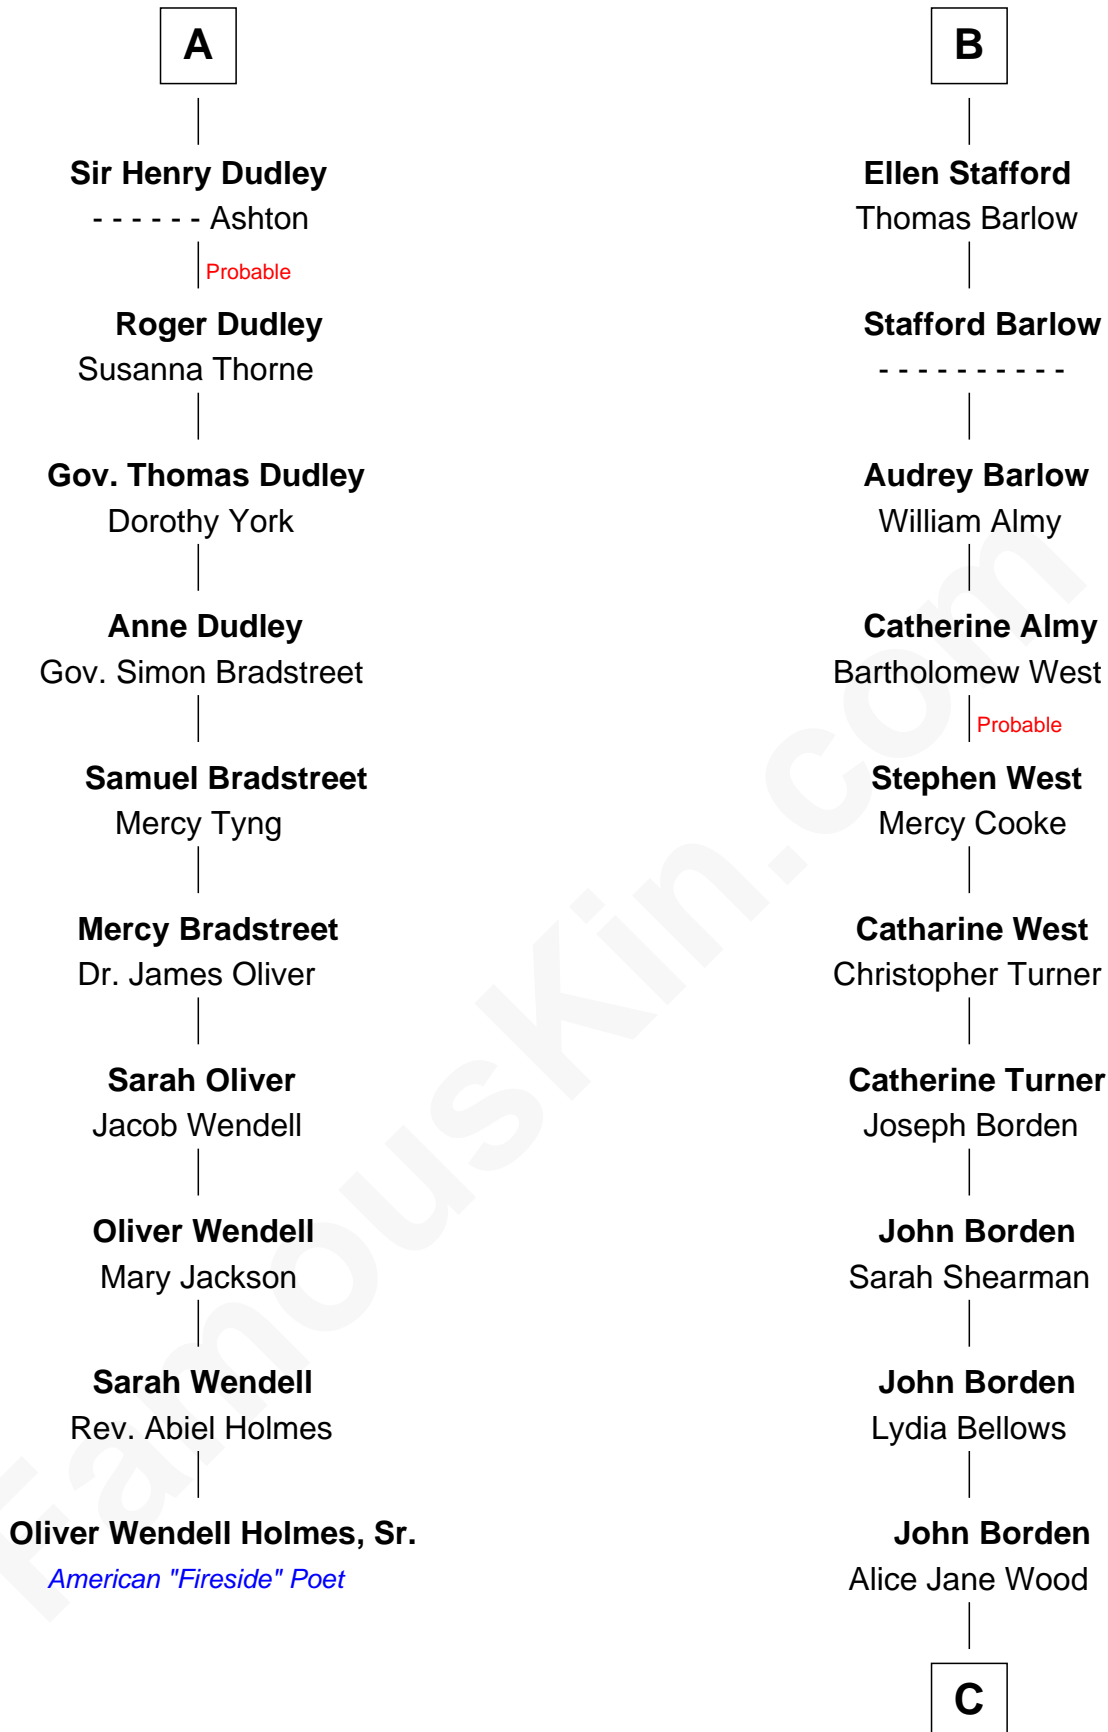

**FamousKin.com**  
**Relationship Chart of**  
**Oliver Wendell Holmes, Sr.**  
*American "Fireside" Poet*

16th cousin 4 times removed of

**Adlai Stevenson III**  
*U.S. Senator from Illinois*

**C**

**William Borden**  
Mary DeGama Whiting

**John Borden**  
Ellen Wallace Waller

**Ellen Borden**  
Adlai Ewing Stevenson

**Adlai Stevenson III**  
*U.S. Senator from Illinois*