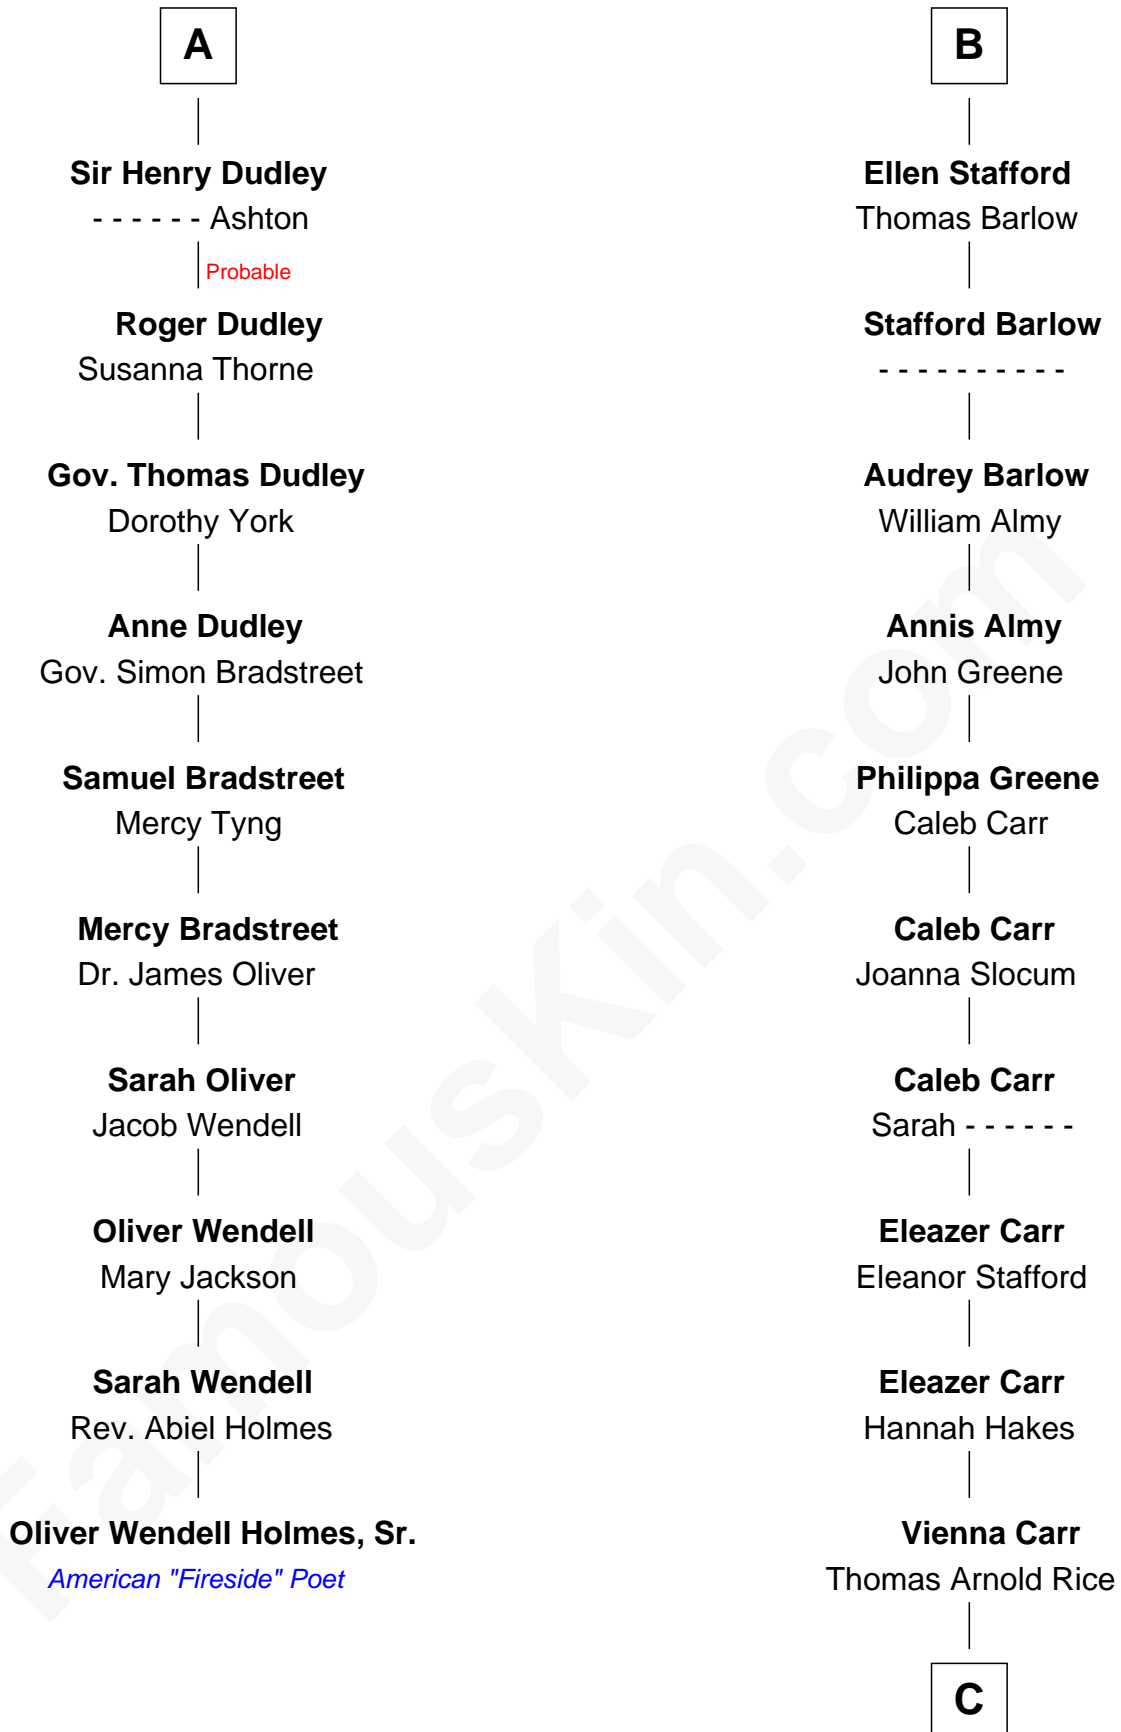

**FamousKin.com**  
**Relationship Chart of**  
**Oliver Wendell Holmes, Sr.**  
*American "Fireside" Poet*

16th cousin 4 times removed of

**Charlie Munger**  
*Vice-Chairman of Berkshire Hathaway*

**C**

**Caroline A. Rice**  
William H. Ingham

**Helen Vienna Ingham**  
Charles W. Russell

**Florence V. Russell**  
Alfred Case Munger

**Charlie Munger**

*Vice-Chairman of Berkshire Hathaway*