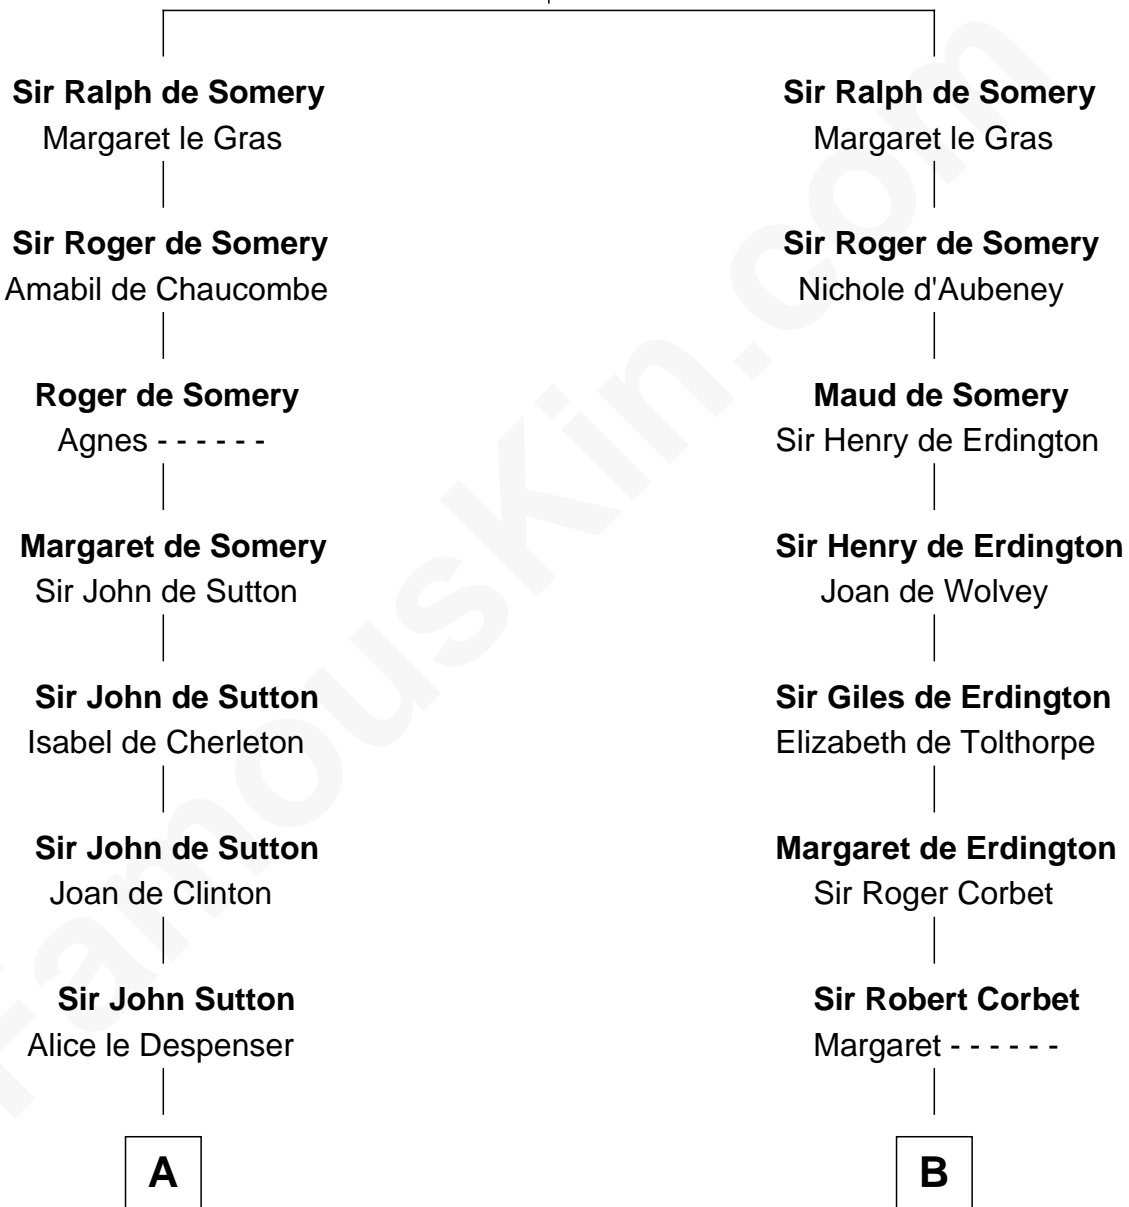

FamousKin.com
Relationship Chart of
Oliver Wendell Holmes, Sr.
American "Fireside" Poet

19th cousin 2 times removed of

Henry Lee III
9th Governor of Virginia

John de Somery
 Hawise Paynell

C

Mercy Bradstreet