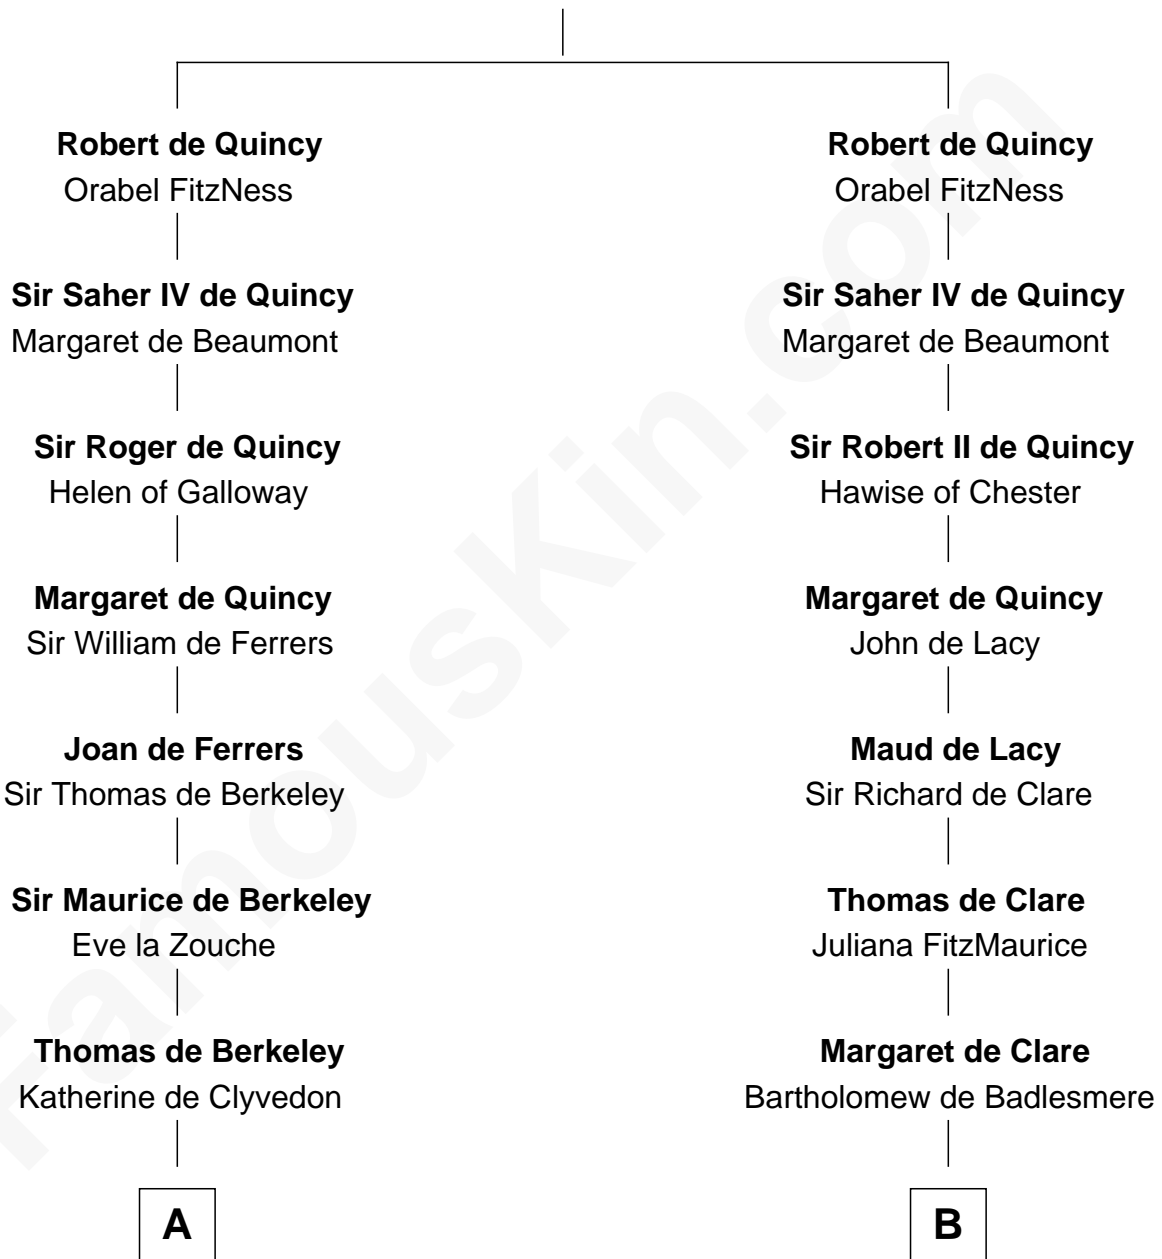

## Relationship Chart of

### Oliver Wendell Holmes, Sr.

American "Fireside" Poet

21st cousin of

### Henry Lee III

9th Governor of Virginia

**Saher I de Quincy**

Maud de St. Liz

**C**

**Mercy Bradstreet**

Dr. James Oliver

**Sarah Oliver**