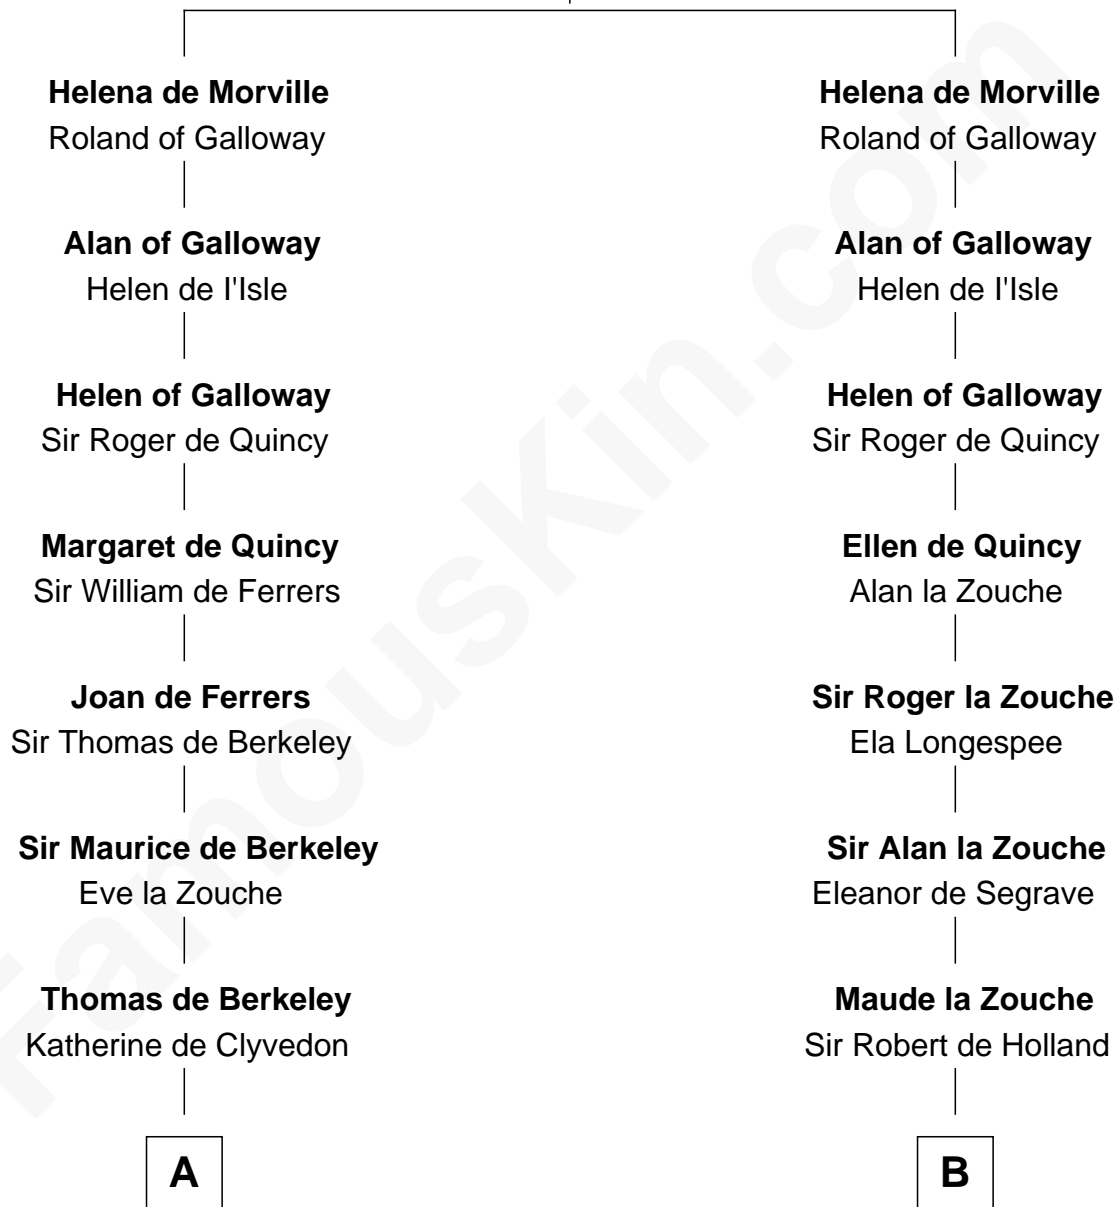

FamousKin.com

Relationship Chart of

Oliver Wendell Holmes, Sr.

American "Fireside" Poet

21st cousin of

Henry Lee III

9th Governor of Virginia

Richard de Morville

Avice of Lancaster

C

Mercy Bradstreet

Dr. James Oliver

Sarah Oliver

Jacob Wendell

Oliver Wendell

Mary Jackson