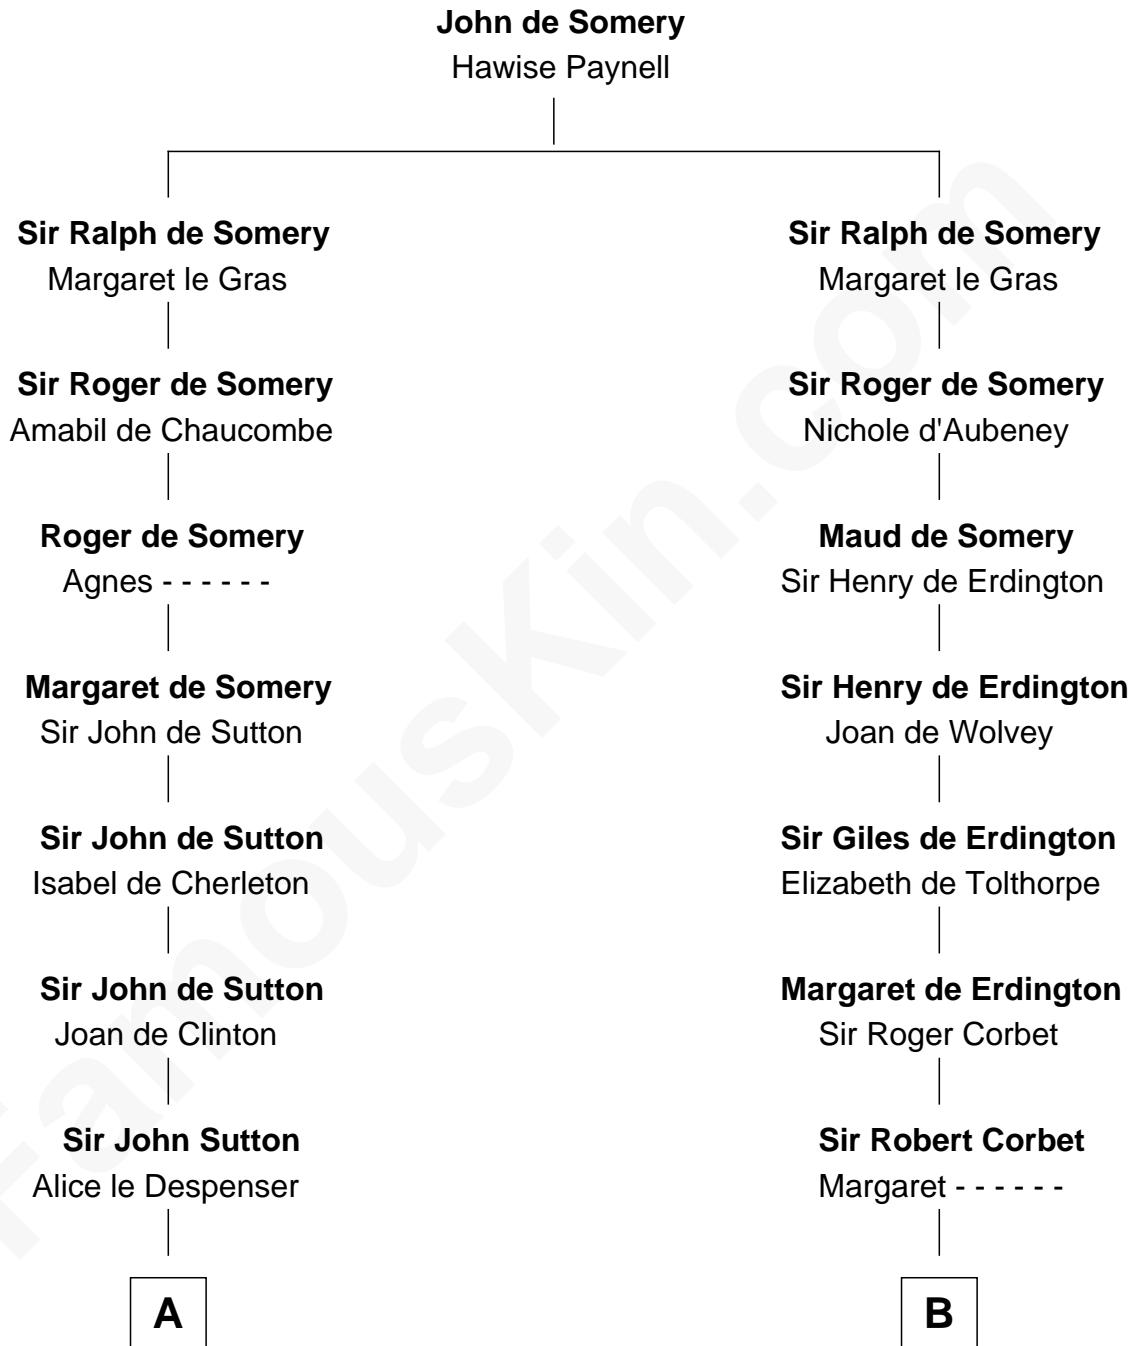

FamousKin.com
Relationship Chart of
Oliver Wendell Holmes, Sr.
American "Fireside" Poet

20th cousin 1 time removed of

General Robert E. Lee
Confederate Army - U.S. Civil War

C

Mercy Bradstreet

Dr. James Oliver

Sarah Oliver

Jacob Wendell

Oliver Wendell

Mary Jackson

Sarah Wendell

Rev. Abiel Holmes

Oliver Wendell Holmes, Sr.

American "Fireside" Poet