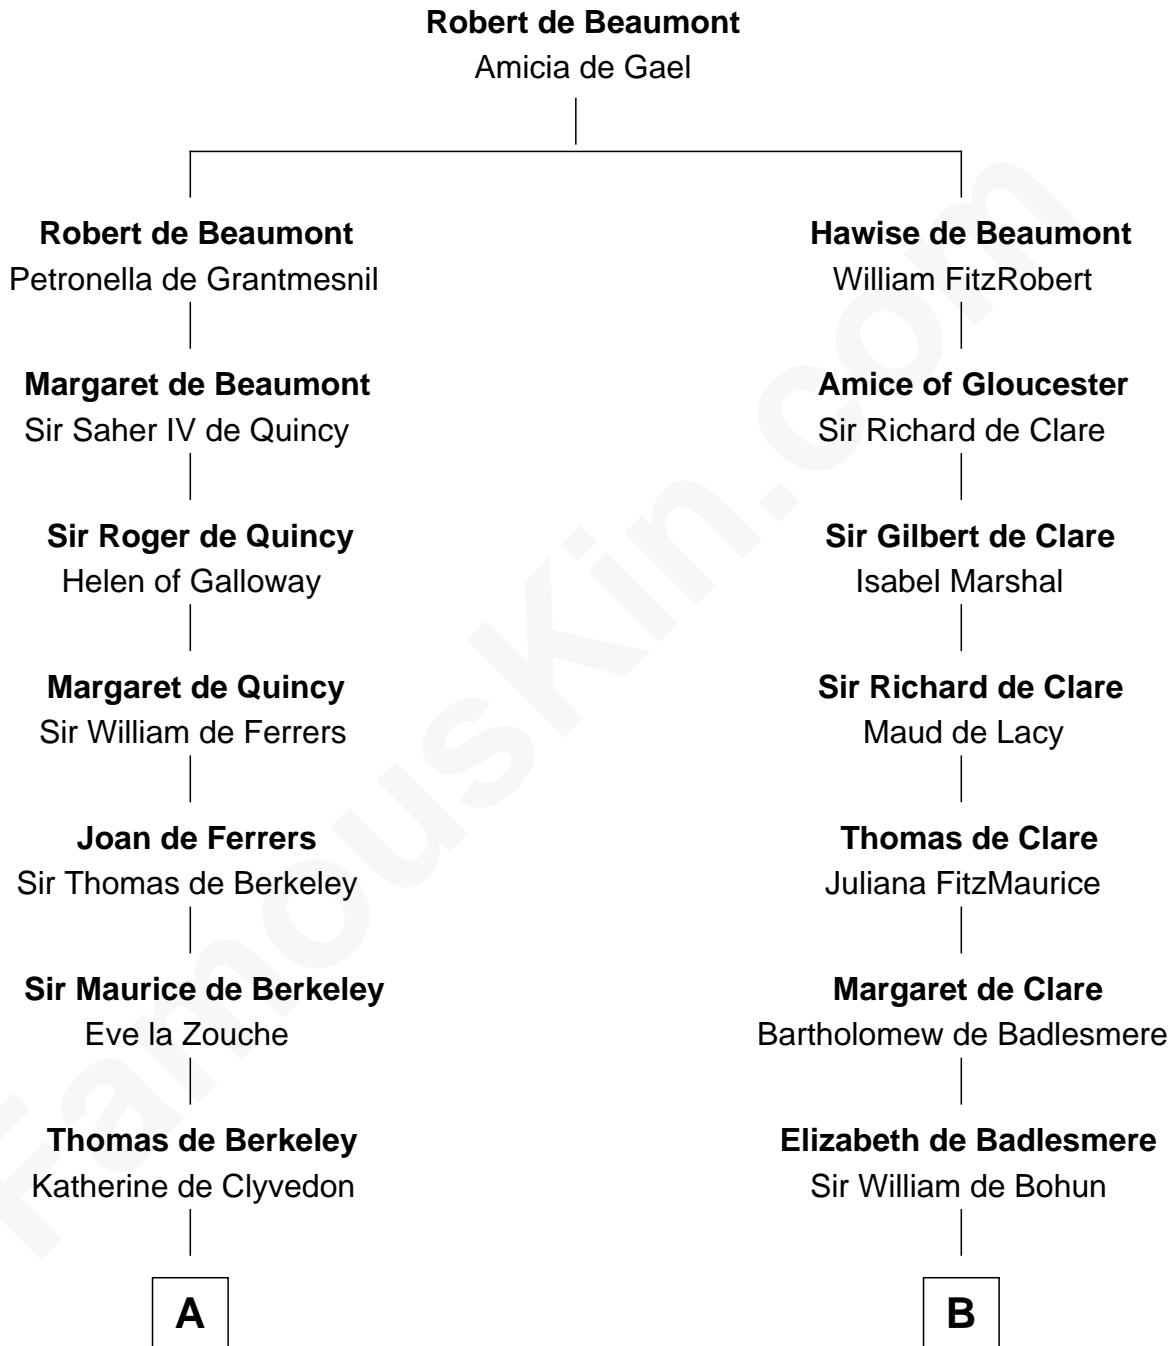

**FamousKin.com**  
**Relationship Chart of**  
**Oliver Wendell Holmes, Sr.**  
*American "Fireside" Poet*

**21st cousin of**  
**General Robert E. Lee**  
*Confederate Army - U.S. Civil War*

**C**

**Mercy Bradstreet**

Dr. James Oliver

**Sarah Oliver**

Jacob Wendell

**Oliver Wendell**

Mary Jackson

**Sarah Wendell**

Rev. Abiel Holmes

**Oliver Wendell Holmes, Sr.**