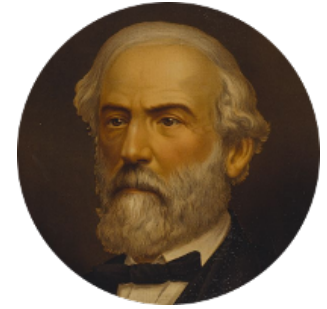

**FamousKin.com**  
**Relationship Chart of**  
**Oliver Wendell Holmes, Sr.**  
*American "Fireside" Poet*

**21st cousin of**  
**General Robert E. Lee**  
*Confederate Army - U.S. Civil War*

**C**

**Mercy Bradstreet**

Dr. James Oliver

**Sarah Oliver**

Jacob Wendell

**Oliver Wendell**

Mary Jackson

**Sarah Wendell**

Rev. Abiel Holmes

**Oliver Wendell Holmes, Sr.**