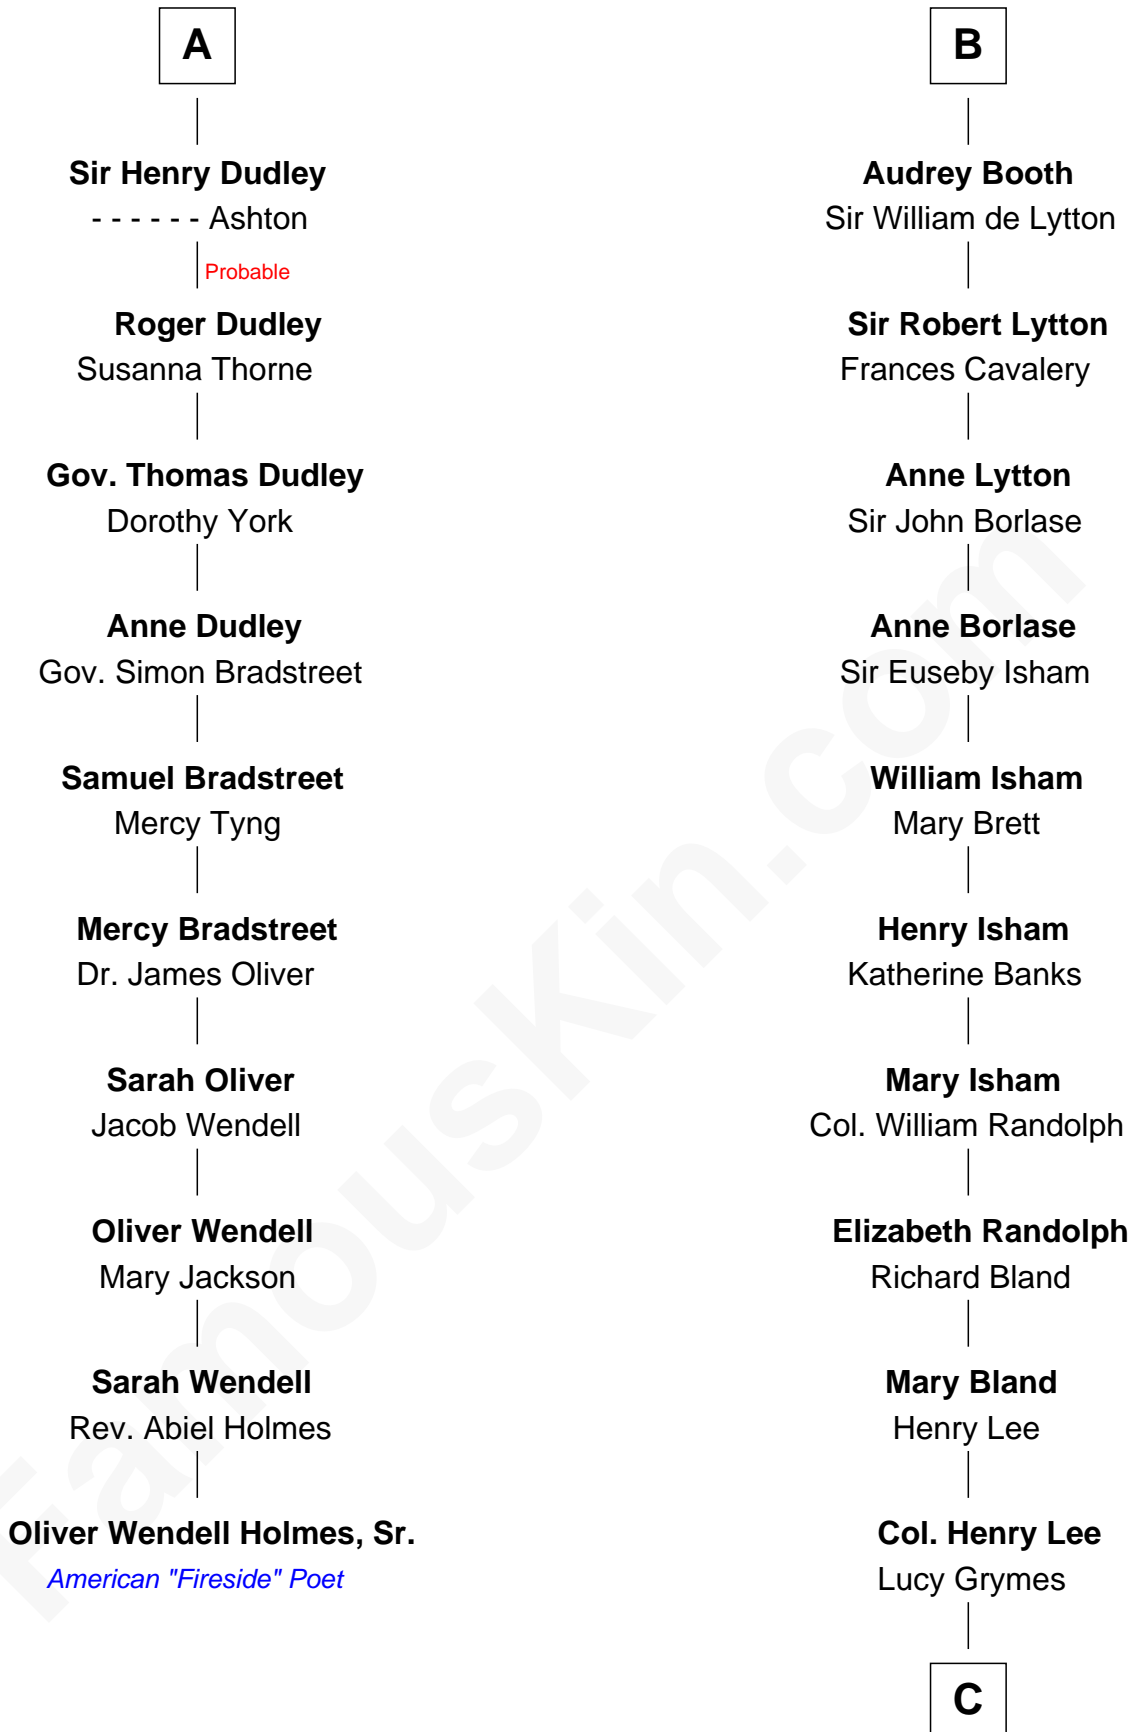

**FamousKin.com**  
**Relationship Chart of**  
**Oliver Wendell Holmes, Sr.**  
*American "Fireside" Poet*

**16th cousin 2 times removed of**  
**General Robert E. Lee**  
*Confederate Army - U.S. Civil War*

C

|  
**Maj. Gen. Henry Lee**

Anne Hill Carter

|  
**General Robert E. Lee**

*Confederate Army - U.S. Civil War*

FamousKin.com