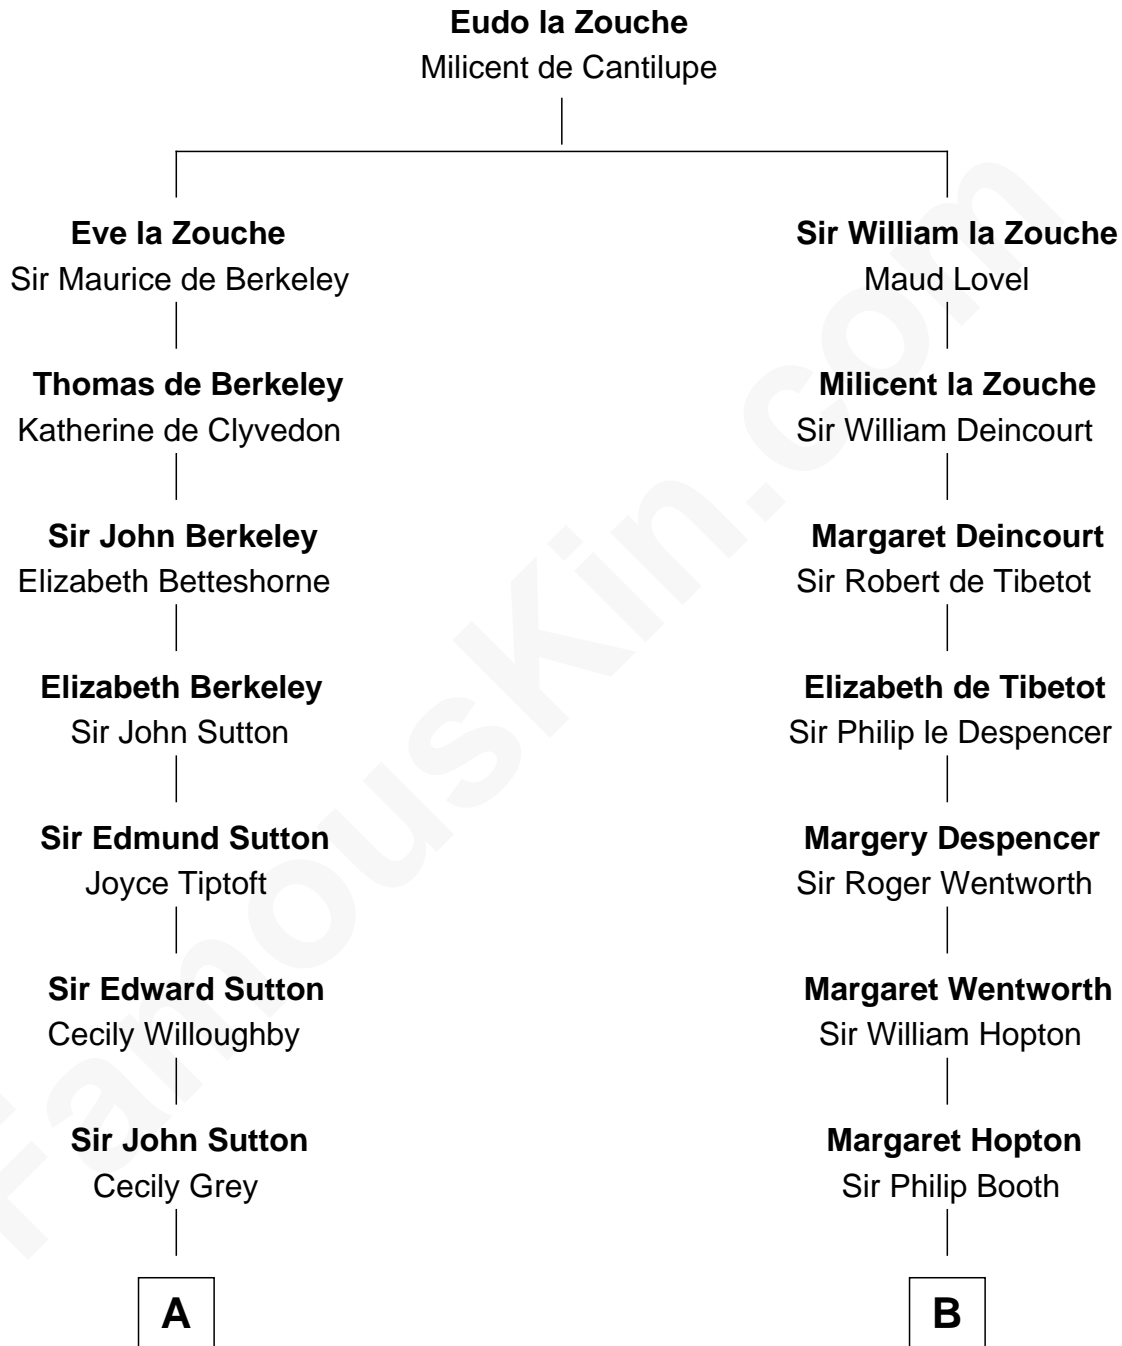

**FamousKin.com**  
**Relationship Chart of**  
**Oliver Wendell Holmes, Sr.**  
*American "Fireside" Poet*

**16th cousin 2 times removed of**  
**General Robert E. Lee**  
*Confederate Army - U.S. Civil War*

C

|  
**Maj. Gen. Henry Lee**

Anne Hill Carter

|  
**General Robert E. Lee**

*Confederate Army - U.S. Civil War*

FamousKin.com