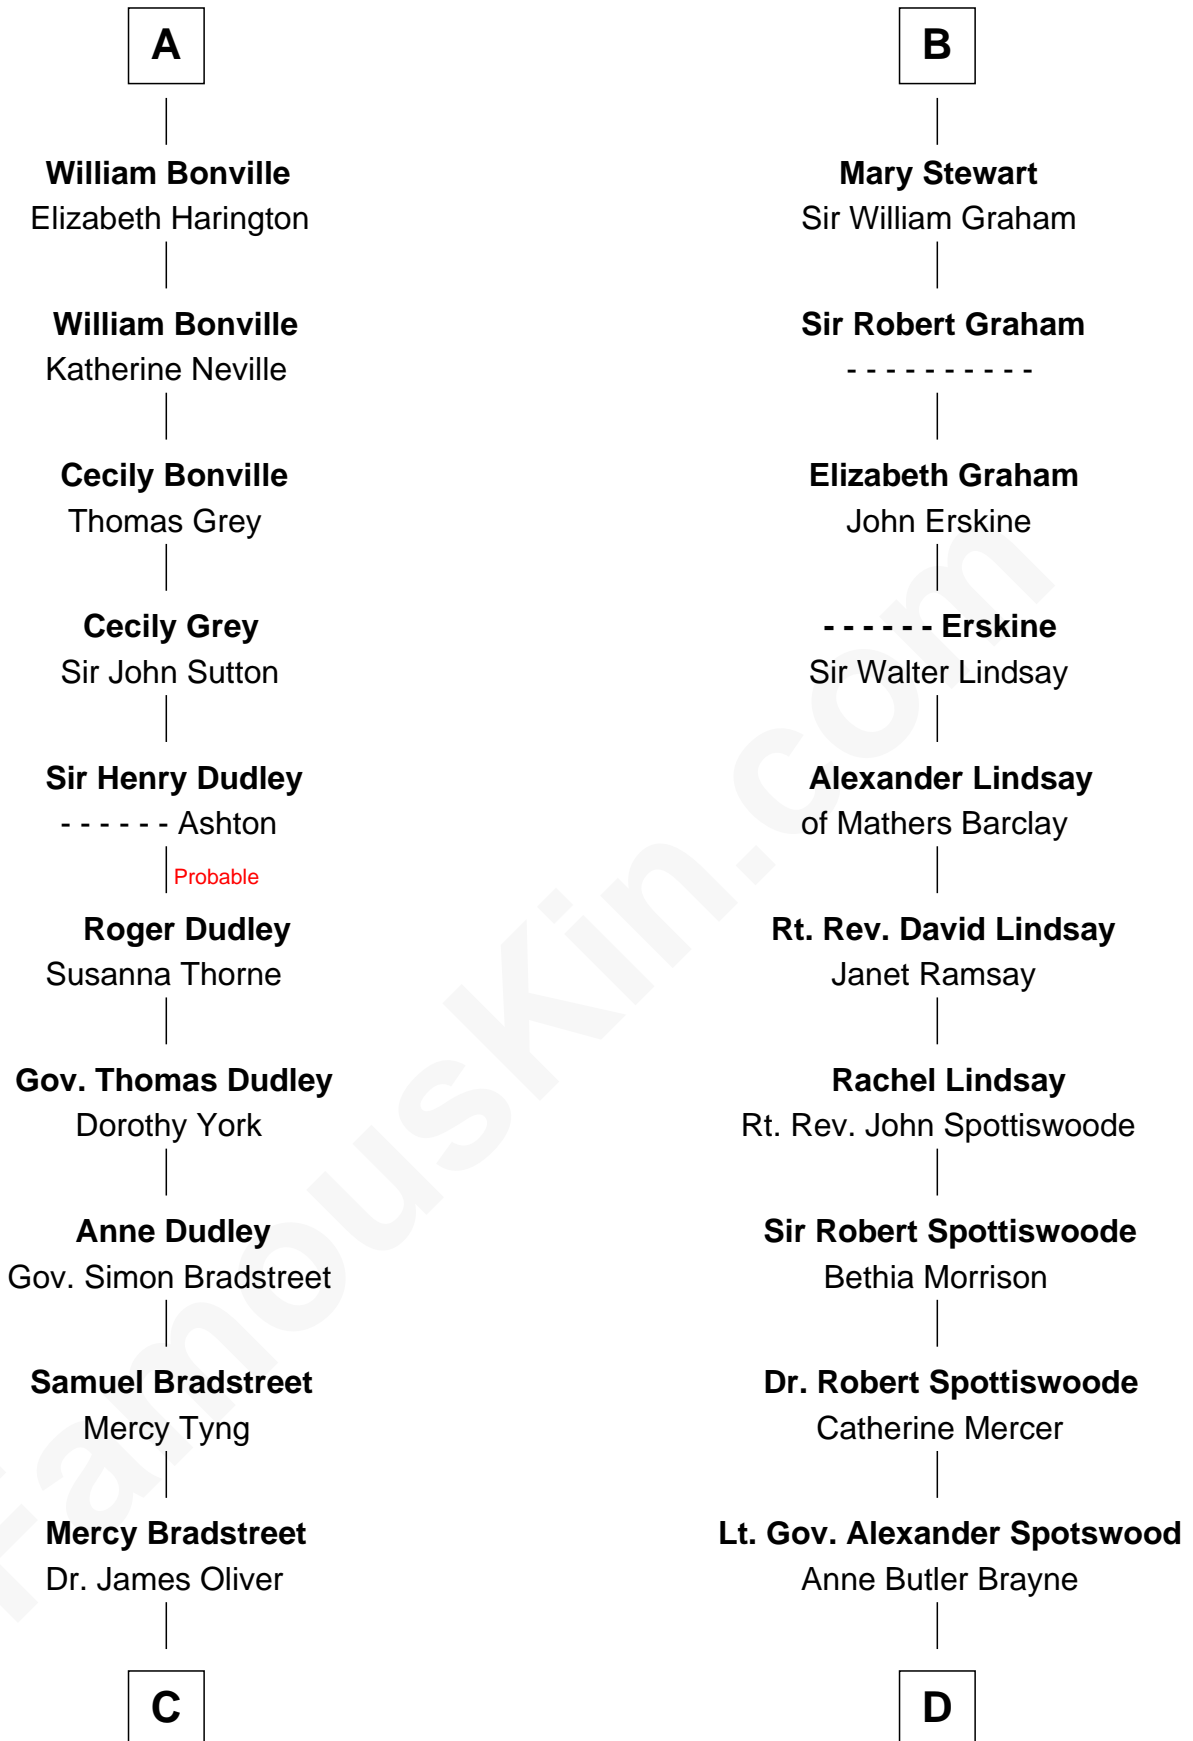

**FamousKin.com**  
**Relationship Chart of**  
**Oliver Wendell Holmes, Sr.**  
*American "Fireside" Poet*

**20th cousin of**  
**General Robert E. Lee**  
*Confederate Army - U.S. Civil War*

**C**

**Sarah Oliver**  
Jacob Wendell

**Oliver Wendell**  
Mary Jackson

**Sarah Wendell**  
Rev. Abiel Holmes

**Oliver Wendell Holmes, Sr.**  
*American "Fireside" Poet*

**D**

**Anne Catherine Spotswood**  
Col. Bernard Moore

**Anne Butler Moore**  
Charles Carter