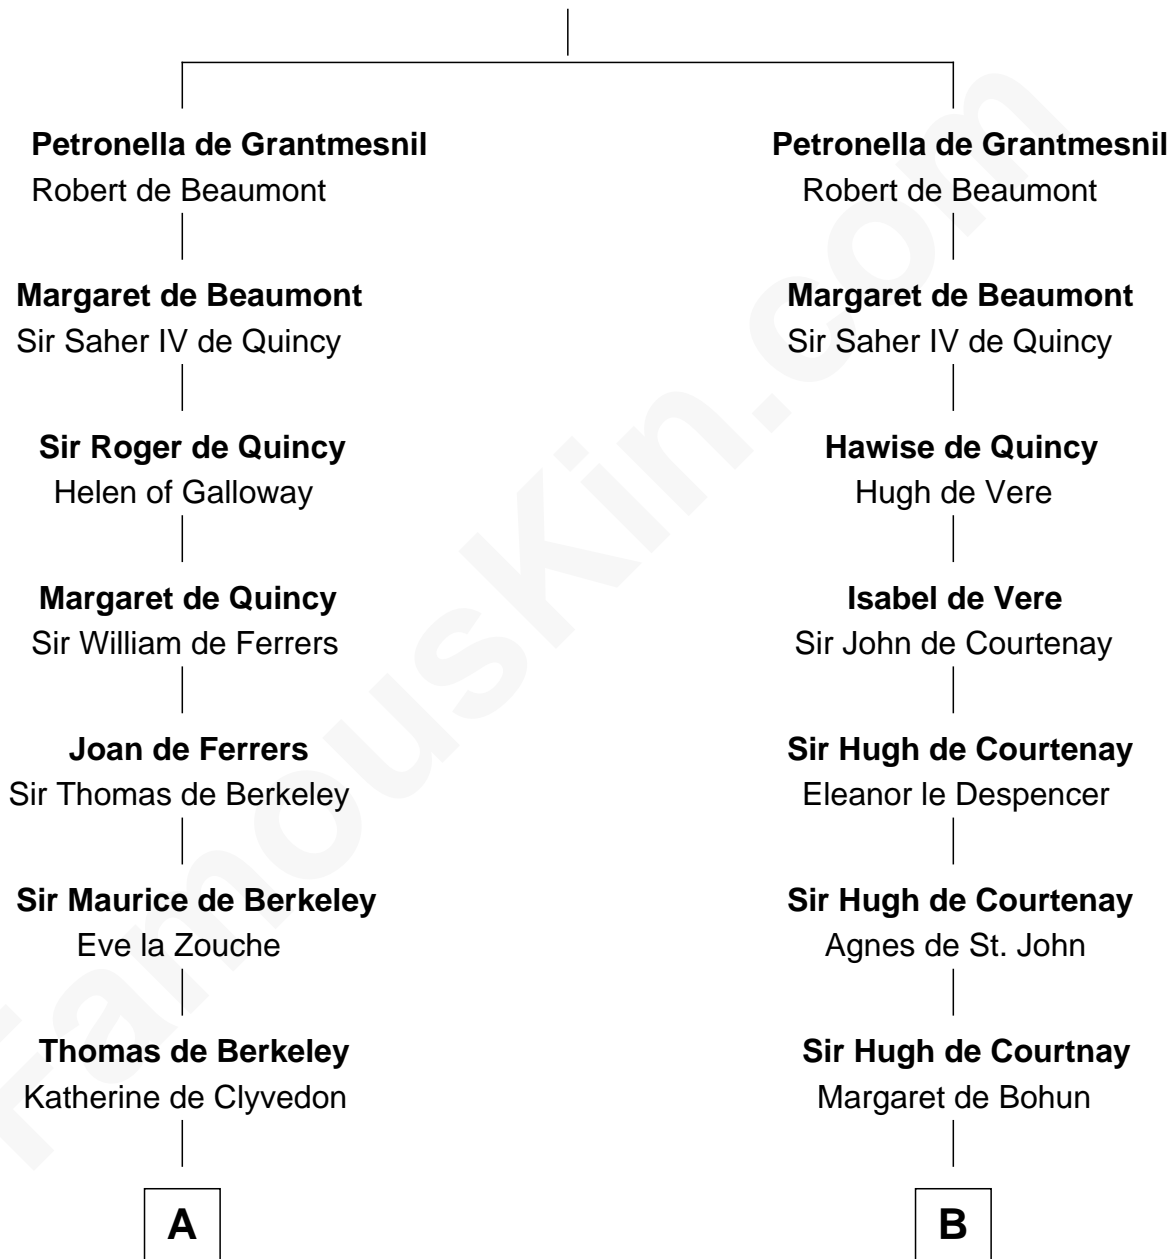

**FamousKin.com**  
**Relationship Chart of**  
**Oliver Wendell Holmes, Sr.**  
*American "Fireside" Poet*

21st cousin of

**General Robert E. Lee**  
*Confederate Army - U.S. Civil War*

**Hugh de Grantmesnil**

**C**

**Mercy Bradstreet**

Dr. James Oliver

**Sarah Oliver**

Jacob Wendell

**Oliver Wendell**

Mary Jackson

**Sarah Wendell**