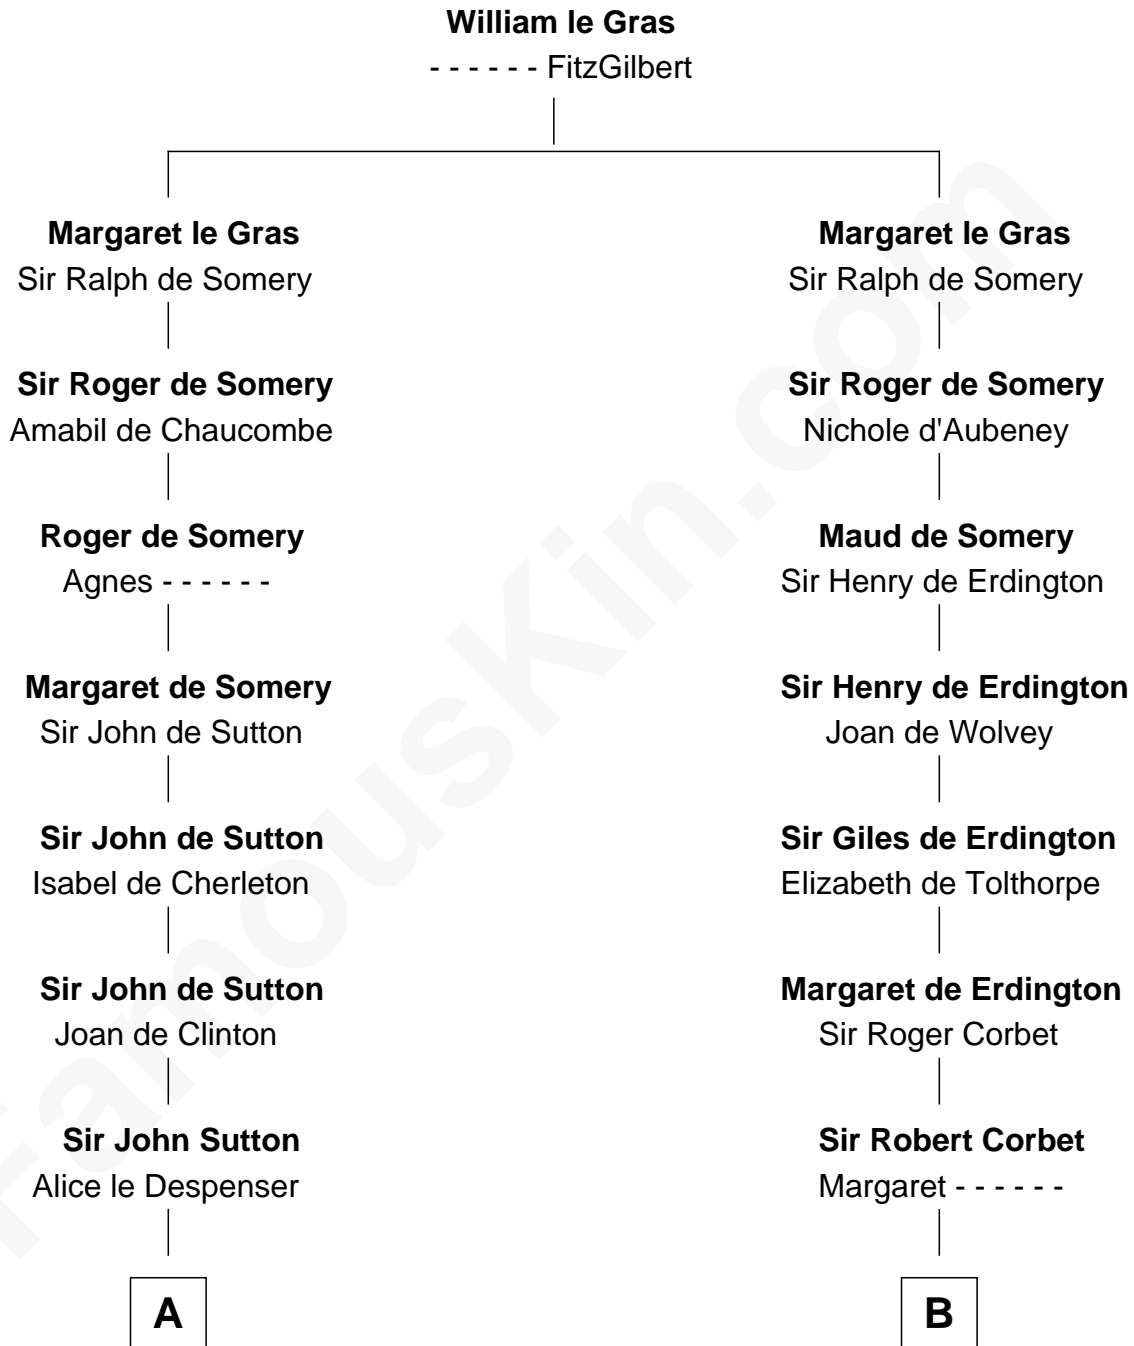

FamousKin.com
Relationship Chart of
Oliver Wendell Holmes, Sr.
American "Fireside" Poet

20th cousin 1 time removed of

General Robert E. Lee
Confederate Army - U.S. Civil War

C

Mercy Bradstreet

Dr. James Oliver

Sarah Oliver

Jacob Wendell

Oliver Wendell

Mary Jackson

Sarah Wendell

Rev. Abiel Holmes

Oliver Wendell Holmes, Sr.

American "Fireside" Poet