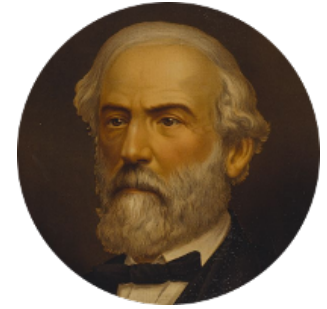

FamousKin.com
Relationship Chart of
Oliver Wendell Holmes, Sr.
American "Fireside" Poet

20th cousin 1 time removed of

General Robert E. Lee
Confederate Army - U.S. Civil War

C

Mercy Bradstreet

Dr. James Oliver

Sarah Oliver

Jacob Wendell

Oliver Wendell

Mary Jackson

Sarah Wendell

Rev. Abiel Holmes

Oliver Wendell Holmes, Sr.

American "Fireside" Poet