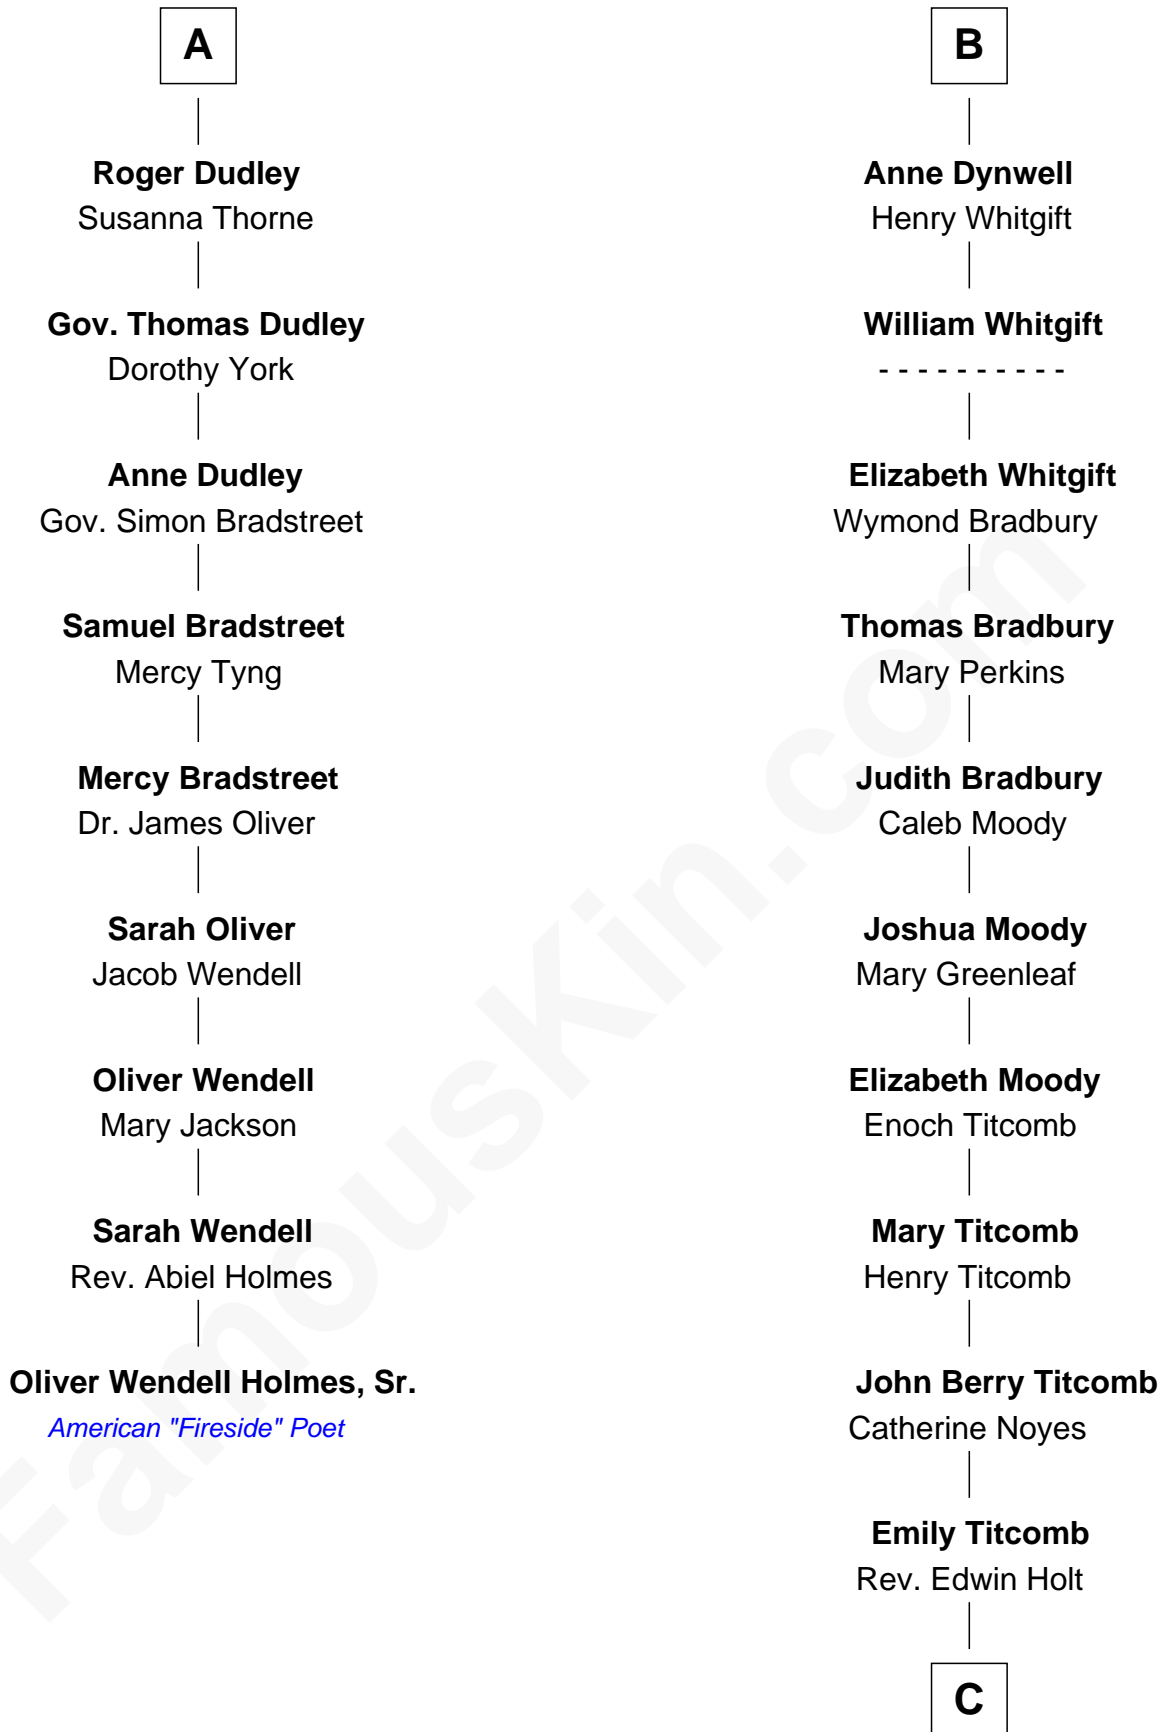

**FamousKin.com**  
**Relationship Chart of**  
**Oliver Wendell Holmes, Sr.**  
*American "Fireside" Poet*

15th cousin 6 times removed of

**Linda Hamilton**  
*TV and Movie Actress*

**C**

—  
**Stephen P. Holt**  
Aurelia Morgan Grimes

—  
**Taylor Holt**  
Frances Kyle

—  
**Dr. Richard Huckstep Holt**  
Mildred Alberta Derby

—  
**Barbara Kyle Holt**  
Dr. Carroll Stanford Hamilton

—  
**Linda Hamilton**  
*TV and Movie Actress*